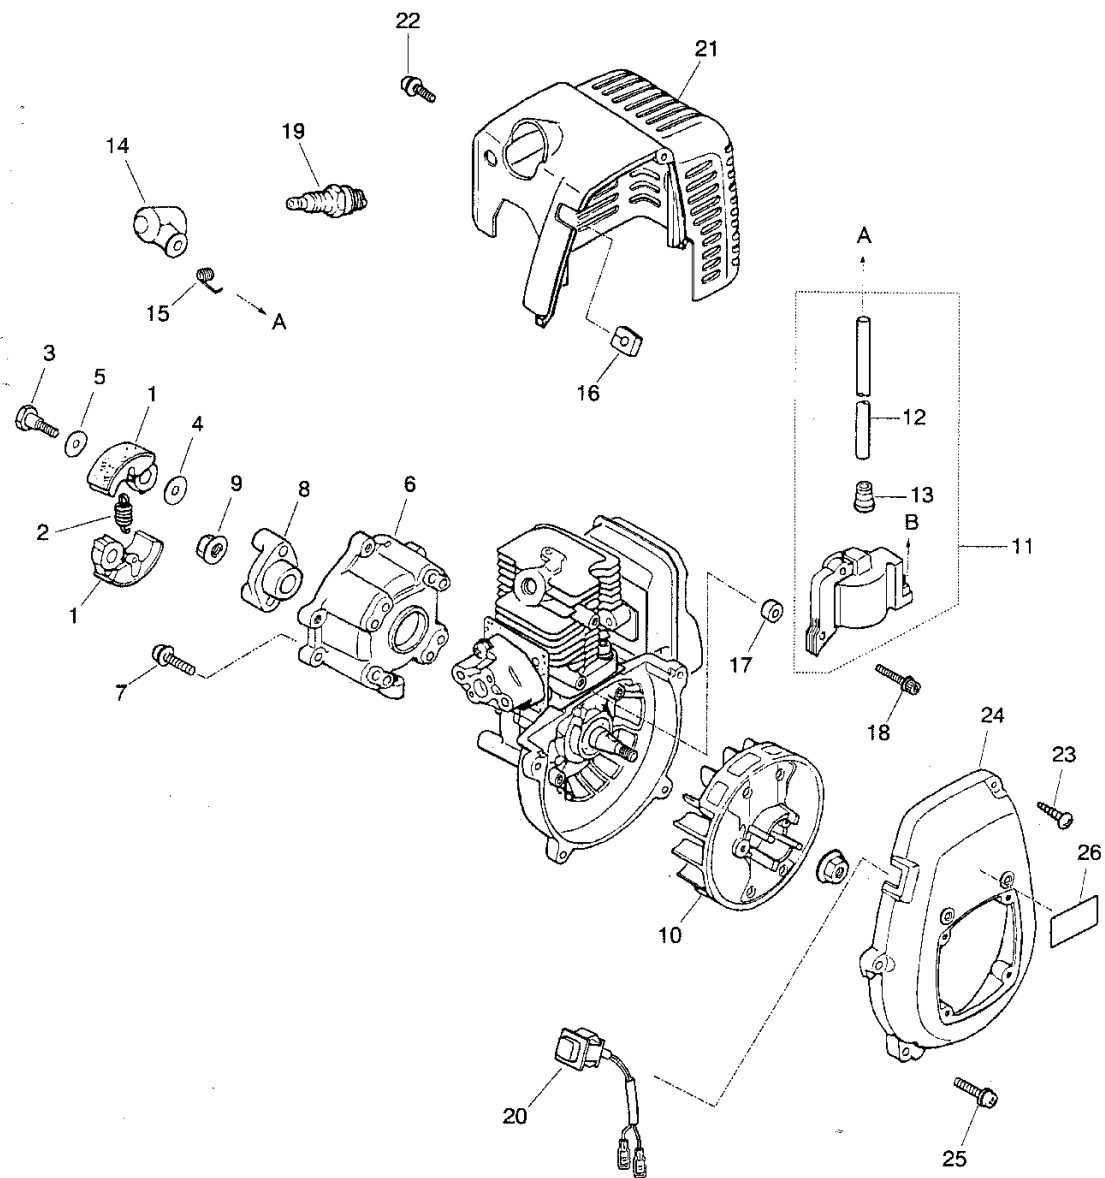

E1301 クラッチ・電装・カバー

GRINDING HEAD LOWER
967839703, 967839704, 2018-12

DURATIQ X8, 967839701, 967839705, 967839702, 967839706,

Ref	Part No	Description	Remark	QTY KIT
1	593 61 59-01	CROSS MEMBER	CROSS COMPLETE	3
2	593 31 93-01	TOOL	TOOL HOLDER EZ AIRFLOW Ø270MM	3
3	593 51 36-01	SCREW	SCREW M8X 25	18
4	593 54 01-01	HOLDER	GRIND HOLDER COMPLETE Ø270MM	3
5	593 48 72-01	RADIAL SEAL	RADIAL SEAL 60X75X8	3
6	593 51 37-01	SCREW	SCREW M8X45	9
7	595 76 13-01	HOUSING	7 HOUSING X8 BOTTOM	1
8	593 48 75-01	O-RING	O-RING HOUSING 8	1
9	593 96 40-01	SCREW	SCREW M6SF M8X16	1
10	593 53 81-01	TENSIONER	PRE TENSION PLATE	1
11	593 96 42-01	WASHER	WASHER COPPER 10X20X1	1
12	593 96 41-01	SCREW	SCREW M10X30	1