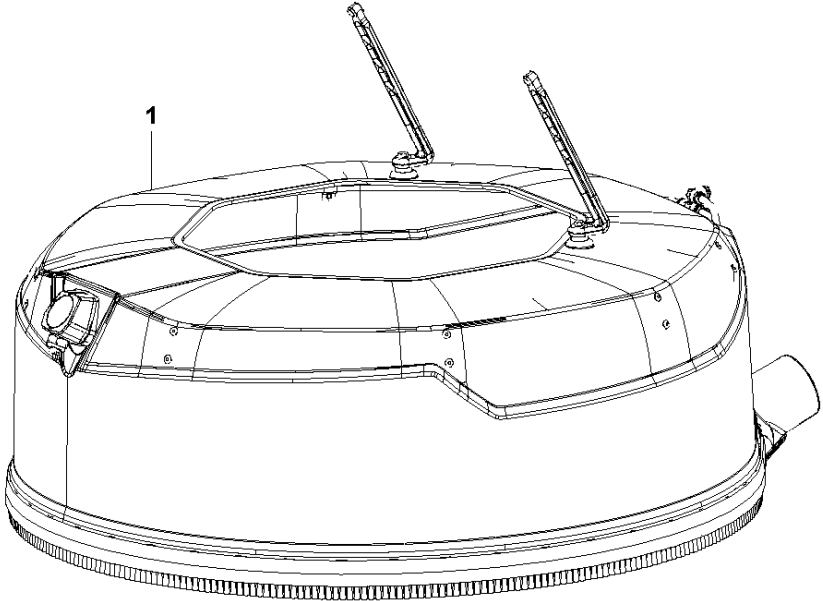

Y DURATIQ T8
GRINDING COVER

GRINDING COVER DURATIQ X8, 967839701, 967839705, 967839702, 967839706, 967839703,
967839704, 2018-12

Ref	Part No	Description	Remark	QTY KIT
1	593 48 11-01	COVER	GRINDING COVER T/X8 WATER CMPL.	1
2	593 51 46-01	RIVET	BLIND RIVET 4.8X11 BLACK	16
3	595 74 60-01	CLIP	CLIP 2XØ8MM	8
4	595711701	TBD	HOSE MIST AND WATER 8 CUT	1
5	593 48 95-01	CONNECTOR	CONNECTOR BLK TEE 3 x 8MM	1
6	593 48 97-01	CONNECTOR	CONNECTOR RED ELBOW 8MM - 8MM	1
7	593 48 98-01	CONNECTOR	CONNECTOR RED ELBOW 8MM - 3/8M	1
8	593 61 73-01	EXTENSION JOINT	MIST EXTENSION	1
9	593 48 99-01	FILTER	MIST FILTER, 100 MESH	1
10	593 49 00-01	NOZZLE	MIST NOZZLE	1
11	593 49 01-01	NUT	MIST NUT G3/8 SS	1