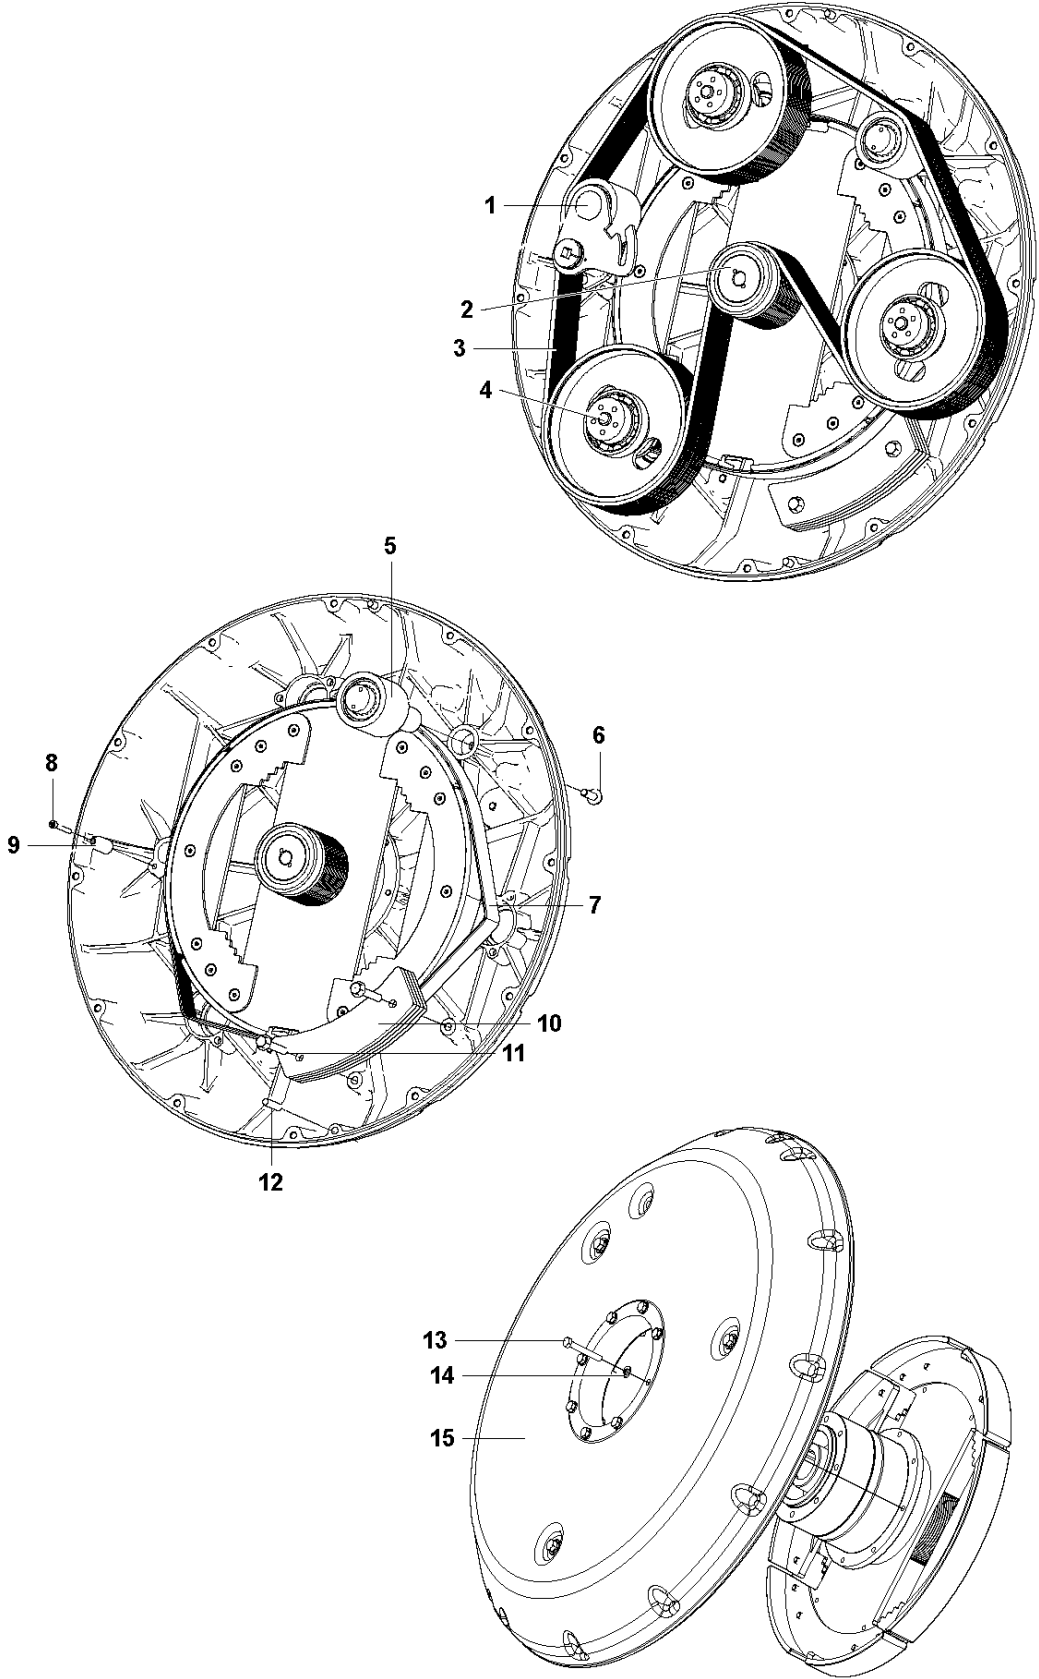

Q DURATIQ T8
GRINDING HEAD INTERNAL & UPPER

GRINDING HEAD INTERNAL & UPPER
967839706, 967839703, 967839704, 2018-12

DURATIQ X8, 967839701, 967839705, 967839702,

Ref	Part No	Description	Remark	QTY KIT
1	593 54 37-01	BELT TENSIONER	BELT TENSIONER	1
2	593 54 32-01	HUB ASSY	CENTER HUB ASSY. - 8	1
3	593 54 33-01	SHAFT ASSY	GRINDING SHAFT ASSY. - 8	4
4	593 49 04-01	BELT	BELT PRIMORY - X8	1
5	593 49 02-01	BELT	BELT SECONDARY - 8	1
7	593 96 41-01	SCREW	SCREW M10X30	3
8	593 51 04-01	SCREW	SCREW M6X50	1
9	310536	TBD	TENSIONER STOP	1
10	593 51 41-01	PIN	PARALLEL PIN	2
11	595679901	TBD	SCREW M8X55	8
12	593 50 04-01	WASHER	WASHER M8	8
13	595761201	TBD	HOUSING T6 TOP	1