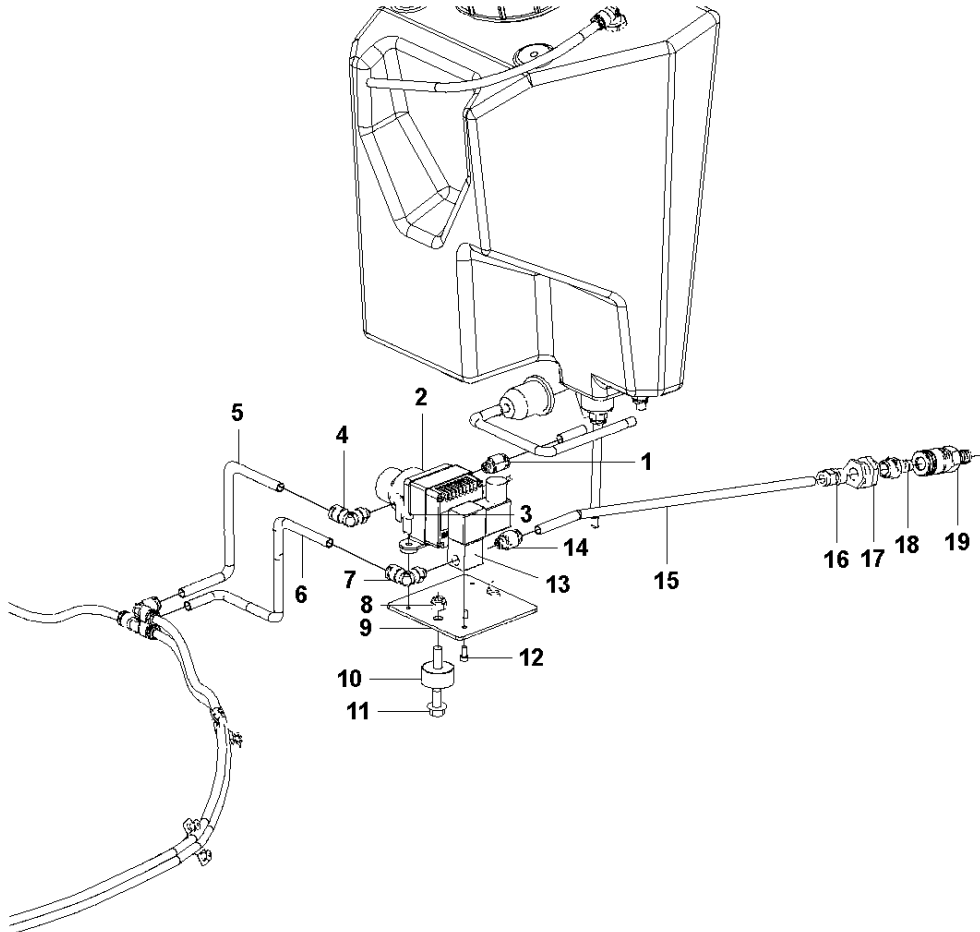

X DURATIQ T8
MIST PUMP

MIST PUMP DURATIQ X8, 967839701, 967839705, 967839702, 967839706, 967839703, 967839704, 2018-12

Ref	Part No	Description	Remark	QTY KIT
1	593 48 82-01	CONNECTOR	CONNECTOR RED STRAIGHT 8-1/8M	1
2	593 48 85-01	PUMP	MIST PUMP	1
3	593 50 64-01	SCREW	SCREW MC6S 88 DIN 912 ISO 4762	2
4	593 48 83-01	CONNECTOR	CONNECTOR RED ELBOW 8 - 1/8M	1
5	593 48 87-01	HOSE	HOSE Ø8/6 370MM	1
6	593 48 87-01	HOSE	HOSE Ø8/6 420MM	1
7	593 48 84-01	CONNECTOR	CONNECTOR BLK ELBOW 8 - 1/8M	1
8	593 49 98-01	LOCK NUT	NUT LM6M 8 M8 DIN 985	2
9	593 53 92-01	PLATE	PUMP MOUNTING PLATE	1
10	593 48 80-01	DAMPER	VIBRATION DAMPER M8	2
11	593 96 40-01	SCREW	SCREW M8x16 8.8 ZP DIN 6921	2
12	593 50 89-01	SCREW	SCREW MC6S M4x10 8.8 DIN 912/ISO 4762	2
13	593 49 10-01	VALVE	WATER VALVE 24VDC	1
14	593 48 81-01	CONNECTOR	CONNECTOR BLK STRAIGHT 8-1/8M	1
15	593 48 87-01	HOSE	HOSE Ø8/6 370MM	1
16	593 48 89-01	CONNECTOR	CONNECTOR BLK STRAIGHT 8-1/4M	1
17	593 48 88-01	CONNECTOR	CONNECTOR BULKHEAD 1/4F-1/4F	1
18	593 48 91-01	CONNECTOR	CONNECTOR QUICK MALE 1/4M	1
19	593 48 92-01	CONNECTOR	CONNECTOR QUICK FEMALE Ø12	1