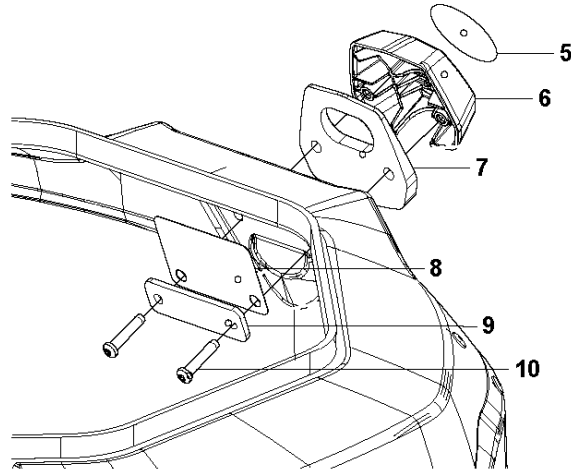

N DURATIQ T8
EXHAUST & MISC

EXHAUST & MISC
967839704, 2018-12

DURATIQ X8, 967839701, 967839705, 967839702, 967839706, 967839703,

Ref	Part No	Description	Remark	QTY KIT
1	593 48 69-01	STRAP	RUBBER STRAP	2
2	593 51 34-01	SCREW	SCREW M6X20	2
3	593 50 93-01	WASHER	WASHER M6	2
5	593 49 31-01	DECAL	DECAL HTC LOGO Ø40	1
6	593 54 22-01	BRACKET	MIST BRACKET	1
7	593 54 34-01	WEDGE	MIST ANGEL WEDGE	1
8	593 54 25-01	DECAL	DECAL MIST HOLE COVER	1
9	593 53 64-01	SUPPORT PLATE	MIST BRACKET PLATE	1
10	593 51 49-01	SCREW	SCREW ST 5.0	2
11	593 53 94-01	NOZZLE	VAC NOZZLE	1
12	593 50 43-01	WASHER	WASHER M5	7
13	593 51 47-01	RIVET	POP RIVET BLIND 4.8X15	7
14	593 44 61-01	STRIP	BRUSH LIST 15MM . 2.5M	1