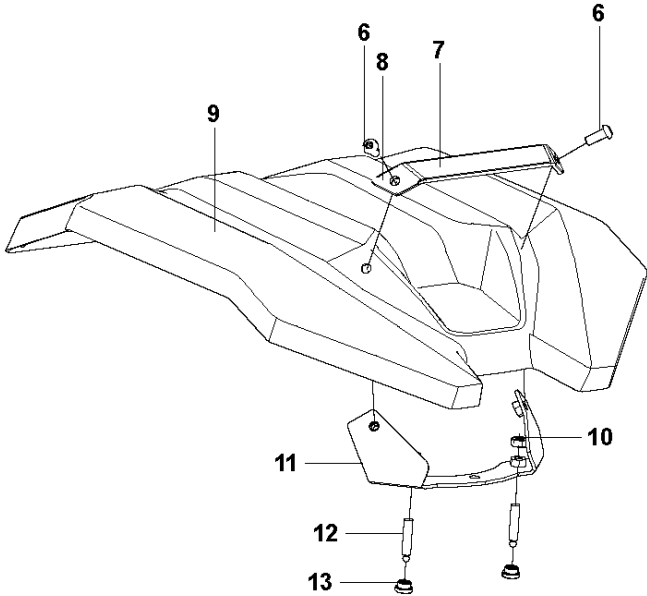

H DURATIQ T8
PLASTICS

PLASTICS DURATIQ X8, 967839701, 967839705, 967839702, 967839706, 967839703, 967839704, 2018-12

Ref	Part No	Description	Remark	QTY KIT
1	595 68 03-01	NUT	NUT M6	3
2	595759501	TBD	STORAGE BOX	1
3	593 51 46-01	RIVET	POP RIVET 4.8	8
4	595712601	TBD	TOP COVER HINGE	1
5	595758901	TBD	TOP COVER BRACKET	1
6	595680701	TBD	SCREW M8X20	2
7	595661101	TBD	DECAL X8	1
7	593 49 32-01	DECAL	DECAL RX8	1
8	595759201	TBD	TOP COVER HANDLE	1
9	595758801	TBD	TOP COVER	1
10	593 50 47-01	NUT	NUT M8	2
11	595711801	TBD	TOP COVER MAGNET BRACKET	1
12	595660101	TBD	GRUB SCREW	2
13	595660201	TBD	THRUST PAD	2