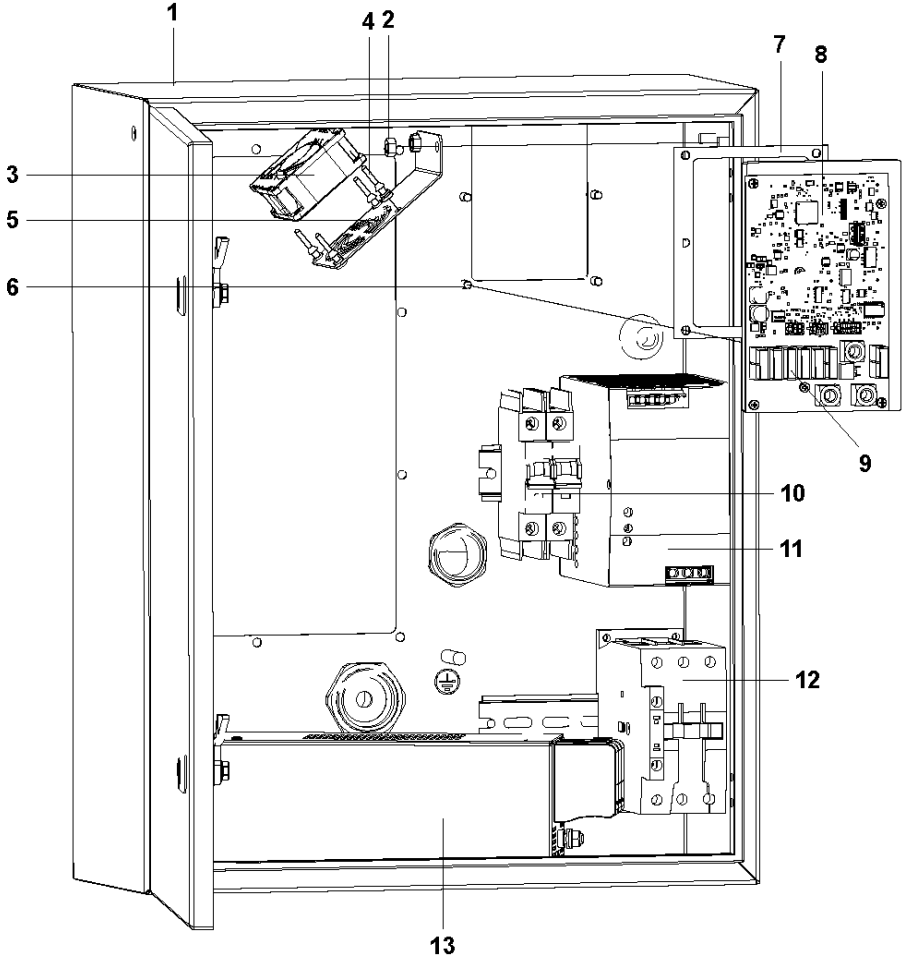

U DURATIQ T8
ELECTRICAL CABINET

ELECTRICAL CABINET DURATIQ X8, 967839701, 967839705, 967839702, 967839706, 967839703, 967839704, 2018-12

Ref	Part No	Description	Remark	QTY KIT
1	595758301	TBD	ENCLOSURE	1
2	593 50 00-01	LOCK NUT	NUT M6	2
3	595 74 44-01	FAN	FAN 24VDC - 60x60x25	1
4	595 74 43-01	FAN	FAN MOUNT RUBBER	4
5	595 71 08-01	MOUNT	MOUNT PLATE FOR 60mm FAN	1
6	595 68 22-01	SCREW	SCREW M5x10	6
7	593 53 63-01	GASKET	GASKET MAIN CIRCUIT BOARD	1
8	593 54 90-01	ELECTRIC MODULE	MAIN CIRCUIT BOARD	1
9	593 55 79-01	FUSE	FUSES F2 - F7 4A	6
9	593 55 80-01	FUSE	FUSES F8 20A	1
10	593 56 01-01	CIRCUIT BREAKER	CIRCUIT BREAKER 2-P 5A	1
11	593 56 02-01	POWER UNIT	POWER SUPPLY 24VDC 20A	1
12	593 55 92-01	CONTACTOR	CONTACTOR 3x200V 12kW 50A	1
12	593 55 94-01	CONTACTOR	CONTACTOR 3x400V 15kW 30A	1
13	593 56 00-01	FILTER	EMC-FILTER 3x200V 12kW 50A	1
13	593 55 99-01	FILTER	EMC-FILTER 3x400V 15kW 30A	1