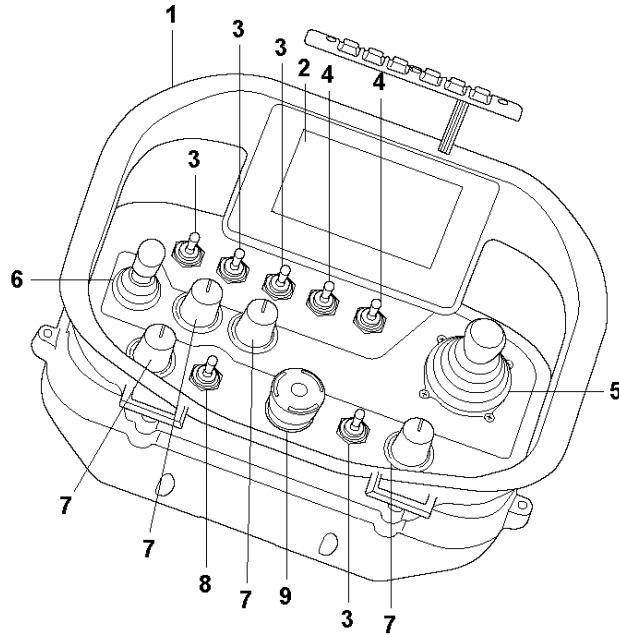

AC DURATIQ T8
REMOTE CONTROL

REMOTE CONTROL DURATIQ X8, 967839701, 967839705, 967839702, 967839706, 967839703,
967839704, 2018-12

Ref	Part No	Description	Remark	QTY KIT
1	595742901	TBD	KEYPAD DISPLAY	1
2	593 55 81-01	DISPLAY	DISPLAY 4.3"	1
3	595742201	TBD	TOGGLE SWITCH 1POL ON-ON	4
4	595742301	TBD	TOGGLE SWITCH 1POL ON-(ON)	2
5	595741801	TBD	JOYSTICK CMPL. INCL. SCREWS	1
5	595742001	TBD	JOYSTICK BELLOWS	1
6	593 55 82-01	TOGGLE SWITCH	TOGGLE SWITCH 2POL ON-OFF-ON	1
6	593 55 84-01	SWITCH	TOGGLE SWITCH BELLOWS	1
7	595741901	TBD	POTENTIOMETER CMPL.	4
8	593 55 83-01	TOGGLE SWITCH	TOGGLE SWITCH 1POL ON-OFF-ON	1
9	595742401	TBD	STOP PUSH BUTTON	1
10	595 74 25-01	BUTTON	USH BUTTON SWITCH	1
11	595 74 17-01	KEY	S-KEY CMPL. TRANSMITTER / RECEIVER	1
12	593 74 02-01	CONNECTOR	S-KEY SOCKET	1
13	595743401	TBD	CABLE CONTROL SOCKET	1
3,4,8	595742101	TBD	TOGGLE SWITCH RUBBER BELLOWS	7