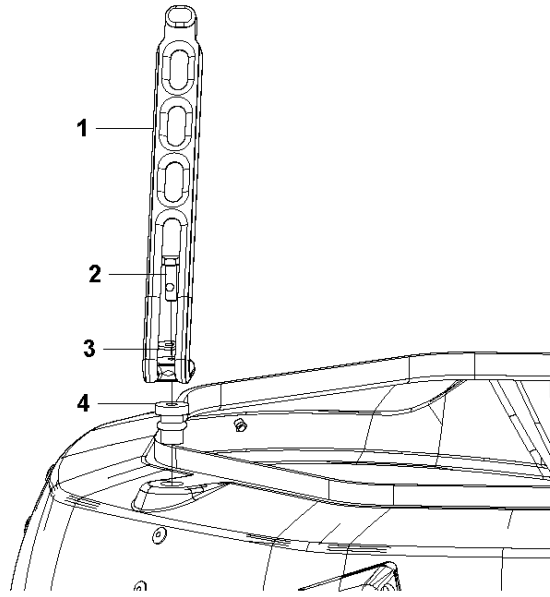

N DURATIQ T8
EXHAUST & MISC

EXHAUST & MISC
967839704, 2018-12

DURATIQ X8, 967839701, 967839705, 967839702, 967839706, 967839703,

Ref	Part No	Description	Remark	QTY KIT
1	593 48 69-01	STRAP	RUBBER STRAP	2
2	593 51 34-01	SCREW	SCREW M6X20	2
3	593 50 93-01	WASHER	WASHER M6	2
5	593 49 31-01	DECAL	DECAL HTC LOGO Ø40	1
6	593 54 22-01	BRACKET	MIST BRACKET	1
7	593 54 34-01	WEDGE	MIST ANGEL WEDGE	1
8	593 54 25-01	DECAL	DECAL MIST HOLE COVER	1
9	593 53 64-01	SUPPORT PLATE	MIST BRACKET PLATE	1
10	593 51 49-01	SCREW	SCREW ST 5.0	2
11	593 53 94-01	NOZZLE	VAC NOZZLE	1
12	593 50 43-01	WASHER	WASHER M5	7
13	593 51 47-01	RIVET	POP RIVET BLIND 4.8X15	7
14	593 44 61-01	STRIP	BRUSH LIST 15MM . 2.5M	1