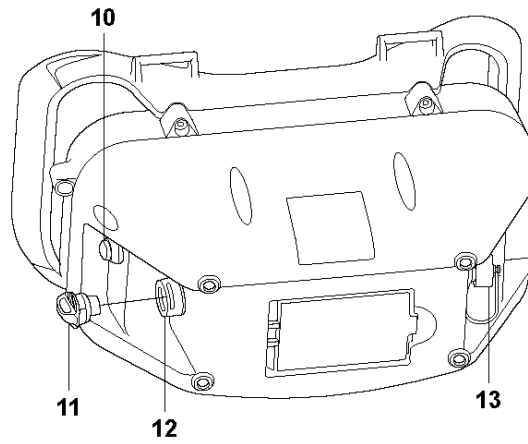

AC DURATIQ T8
REMOTE CONTROL

REMOTE CONTROL DURATIQ X8, 967839701, 967839705, 967839702, 967839706, 967839703,
967839704, 2018-12

Ref	Part No	Description	Remark	QTY KIT
1	595742901	TBD	KEYPAD DISPLAY	1
2	593 55 81-01	DISPLAY	DISPLAY 4.3"	1
3	595742201	TBD	TOGGLE SWITCH 1POL ON-ON	4
4	595742301	TBD	TOGGLE SWITCH 1POL ON-(ON)	2
5	595741801	TBD	JOYSTICK CMPL. INCL. SCREWS	1
5	595742001	TBD	JOYSTICK BELLOWS	1
6	593 55 82-01	TOGGLE SWITCH	TOGGLE SWITCH 2POL ON-OFF-ON	1
6	593 55 84-01	SWITCH	TOGGLE SWITCH BELLOWS	1
7	595741901	TBD	POTENTIOMETER CMPL.	4
8	593 55 83-01	TOGGLE SWITCH	TOGGLE SWITCH 1POL ON-OFF-ON	1
9	595742401	TBD	STOP PUSH BUTTON	1
10	595 74 25-01	BUTTON	USH BUTTON SWITCH	1
11	595 74 17-01	KEY	S-KEY CMPL. TRANSMITTER / RECEIVER	1
12	593 74 02-01	CONNECTOR	S-KEY SOCKET	1
13	595743401	TBD	CABLE CONTROL SOCKET	1
3,4,8	595742101	TBD	TOGGLE SWITCH RUBBER BELLOWS	7