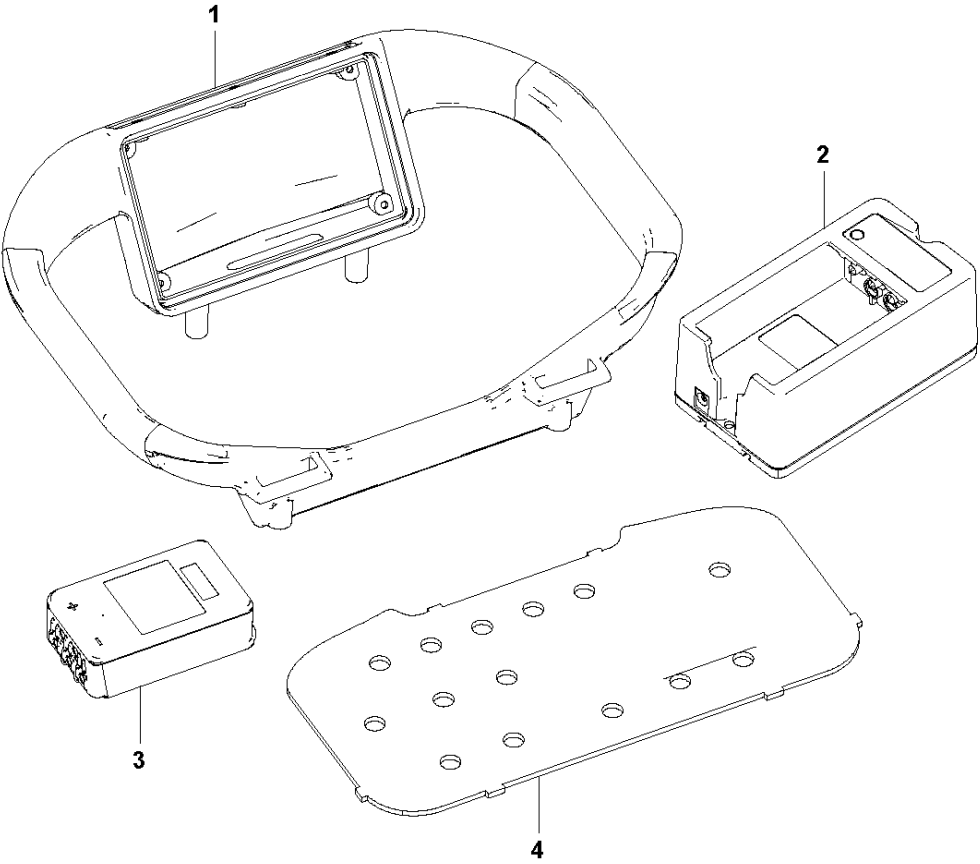

AD DURATIQ T8
REMOTE CONTROL

REMOTE CONTROL DURATIQ X8, 967839701, 967839705, 967839702, 967839706, 967839703, 967839704, 2018-12

Ref	Part No	Description	Remark	QTY KIT
1	593 55 85-01	DISPLAY COVER	REMOTE HANDLE	1
2	593 49 14-01	BATTERY CHARGER	BATTERY CHARGER	1
3	593 49 15-01	BATTERY	BATTERY	1
4	595742701	TBD	REMOTE OVERLAY	1