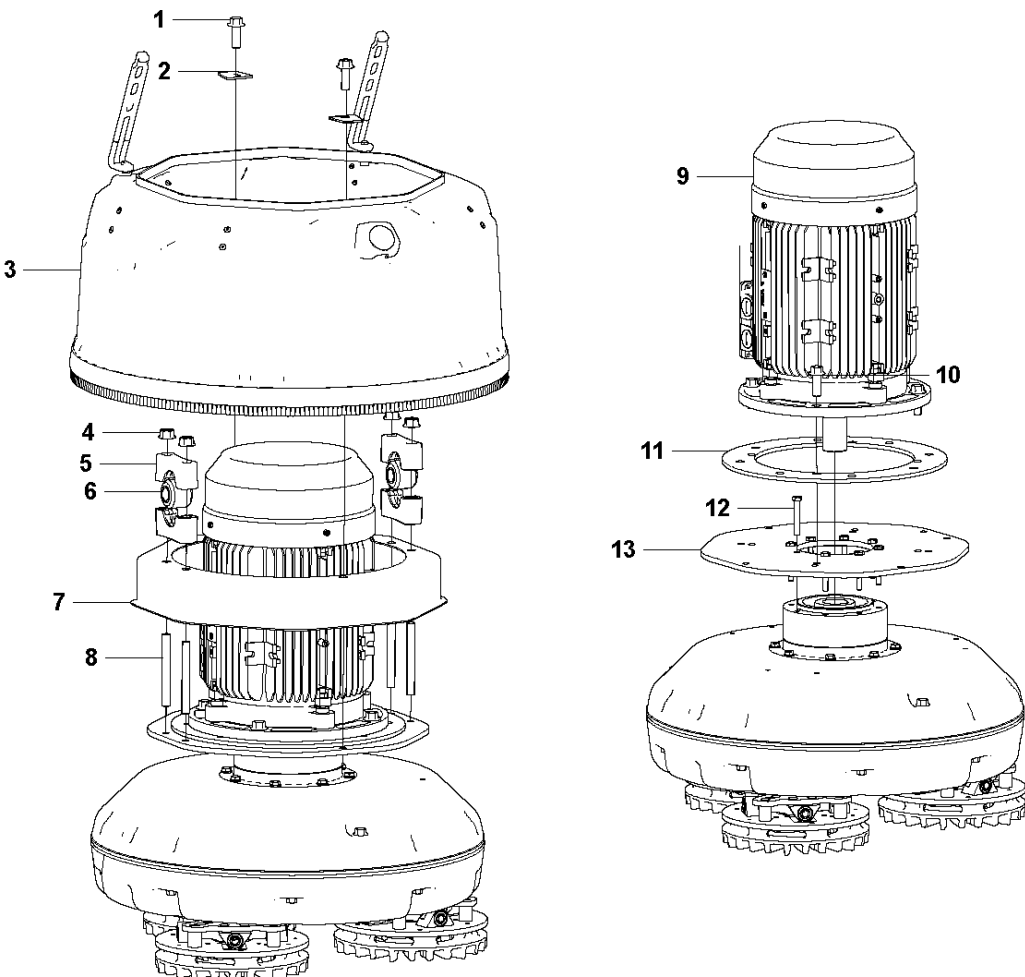

M DURATIQ T8
MOTOR & COVER

MOTOR & COVER DURATIQ X8, 967839701, 967839705, 967839702, 967839706, 967839703, 967839704, 2018-12

Ref	Part No	Description	Remark	QTY KIT
1	595 68 01-01	SCREW	SCREW M12X35	2
2	593 53 89-01	COVER	COVER LOCKING PLATE	2
3	593 53 65-01	COVER	GRINDING COVER 8	1
4	593 51 39-01	LOCK NUT	NUT M6MF M12	4
5	593 54 20-01	CLAMP	SUSPENSION CLAMP	4
6	593 53 90-01	SUSPENSION	SUSPENSION RUBBER	2
7	595 75 80-01	COVER	GRINDING COVER GUIDE	1
8	593 51 45-01	BOLT	PS M12X100	4
9	595 53 09-01	MOTOR	MOTOR 11KW	1
10	595 68 01-01	SCREW	SCREW M12X35	4
11	595 71 03-01	MOTOR	MOTOR SPACER SEAL	1
12	595679901	TBD	SCREW M8X55	8
13	595758101	TBD	MOTOR PLATE	1