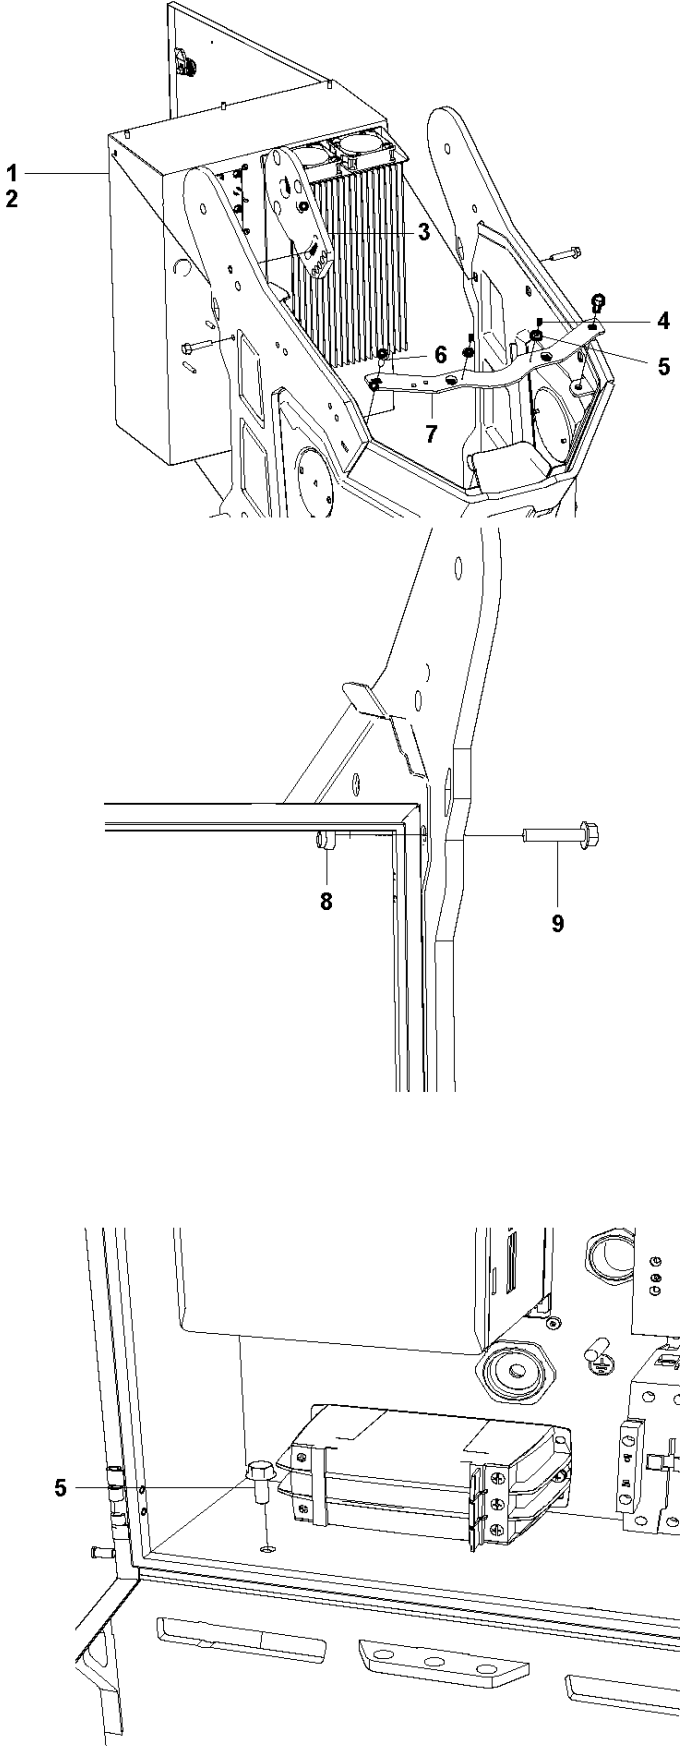

**DURATIQ X8
POWER UNIT ASSY**

POWER UNIT
967839704, 2018-12

DURATIQ X8, 967839701, 967839705, 967839702, 967839706, 967839703,

Ref	Part No	Description	Remark	QTY KIT
1	595771401	TBD	POWER UNIT 3X400V 15KW	1
2	595 09 93-01	POWER UNIT	POWER UNIT 3X200V 12KW	1
3	595 75 61-01	HANDLE	HANDLE ADJUSTMENT PLATE	1
4	595680501	TBD	SCREW M3X8	2
5	593 49 17-01	MAGNET	MAGNET Ø16X4.5	2
6	593 51 35-01	SCREW	SCREW M8X20	4
7	595759001	TBD	LOCKING PLATE	1
8	593 49 98-01	LOCK NUT	NUT M8	2
9	593 51 37-01	SCREW	SCREW M8X40	2