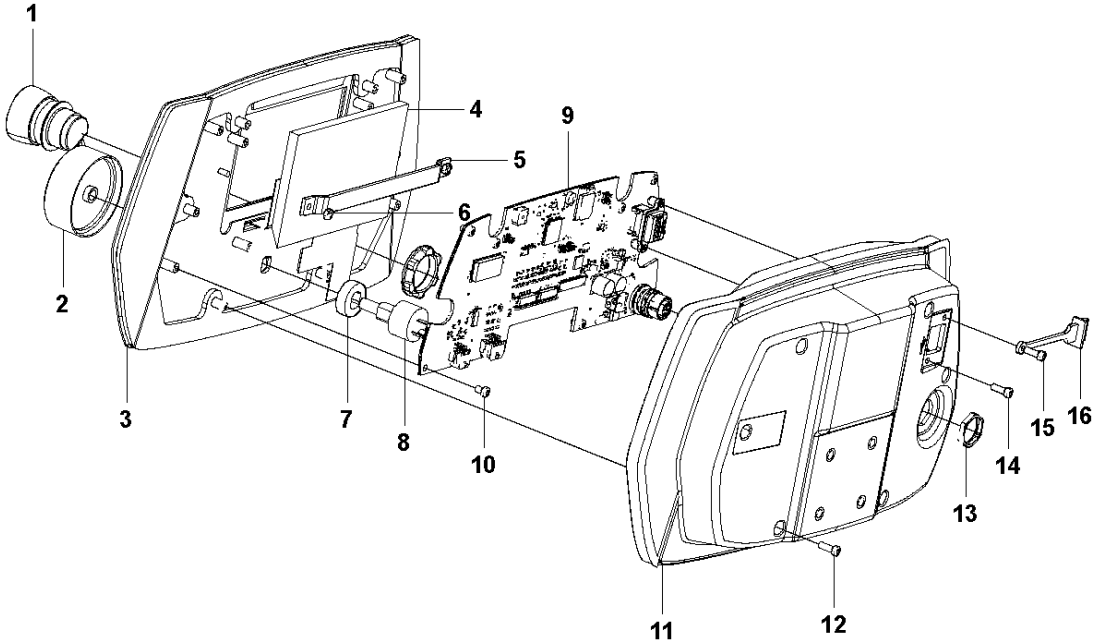

T DURATIQ T8
CONTROL PANEL

CONTROL PANEL DURATIQ X8, 967839701, 967839705, 967839702, 967839706, 967839703,
967839704, 2018-12

Ref	Part No	Description	Remark	QTY KIT
1	593 54 08-01	PUSH BUTTON	EMERGENCY STOP	1
2	593 49 18-01	KNOB	CONTROL PANEL KNOB	1
3	595 71 21-01	CONTROL	CONTROL PANEL FRONT	1
4	594 07 87-01	DISPLAY	DISPLAY 4.3"	1
5	595712301	TBD	DISPLAY BRACKET	1
6	593 50 55-01	NUT	NUT M6	2
7	595759301	TBD	POTENTIOMETER GASKET	1
8	595 71 24-01	POTENTIOMETER	POTENTIOMETER	1
9	593 54 07-01	ELECTRIC MODULE	CONTROL PANEL CIRCUIT BOARD	1
10	595 68 16-01	SCREW	SCREW M3X6	8
11	595 75 82-01	CONTROL	CONTROL PANEL ENCLOSURE	1
12	595681701	TBD	SCREW M3X10	6
13	595681801	TBD	NUT PG6 18X2.8	1
14	595 68 19-01	SCREW	SCREW 4-40X8 UNC	1
15	595 68 20-01	SCREW	SCREW 4-40X9.5 UNC	1
16	595 74 32-01	COVER	USB COVER	1