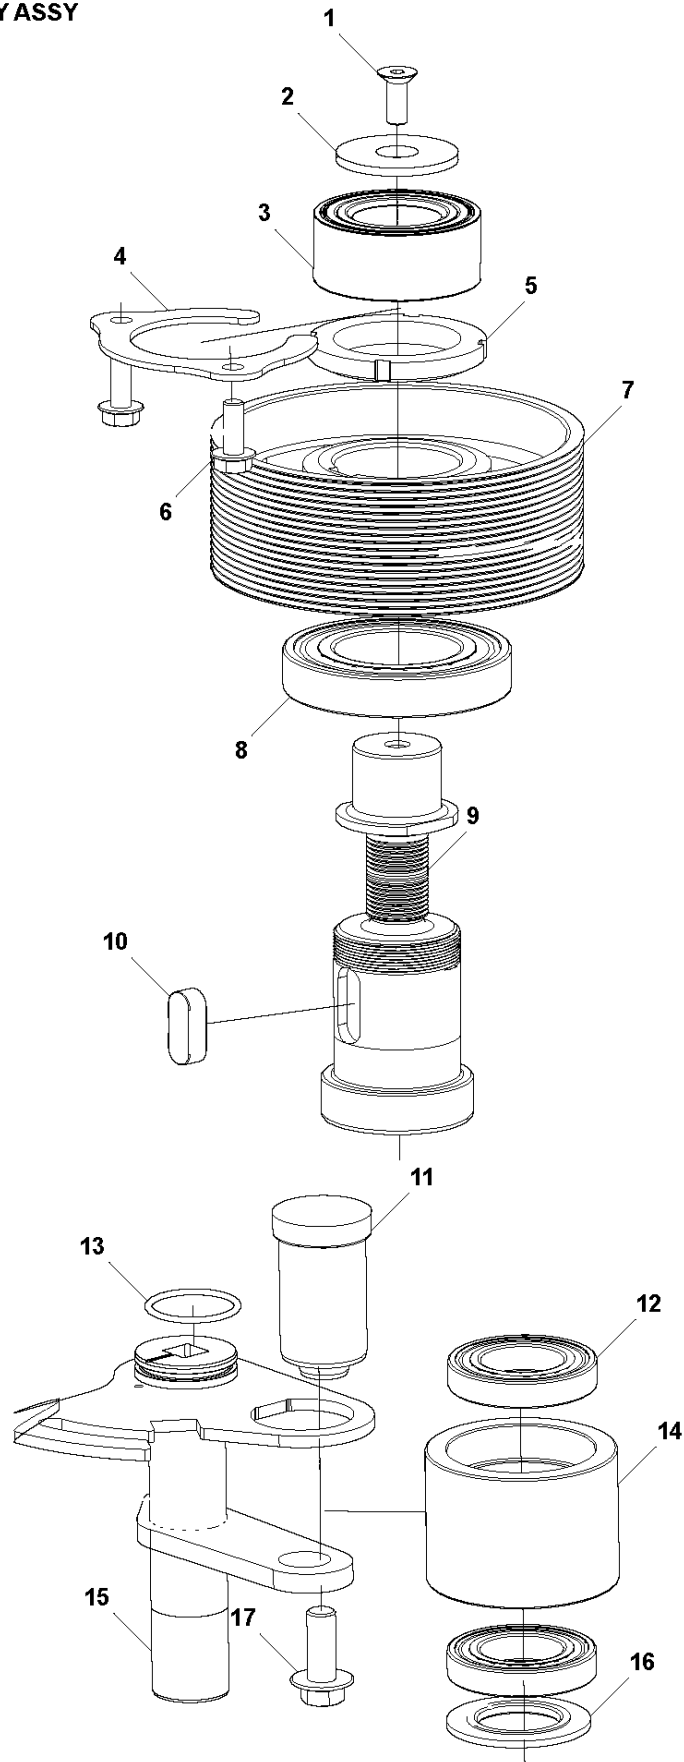

IDLER PULLEY ASSY DURATIQ X8, 967839701, 967839705, 967839702, 967839706, 967839703, 967839704, 2018-12

R DURATIQ T8
IDLER PULLEY ASSY

IDLER PULLEY ASSY DURATIQ X8, 967839701, 967839705, 967839702, 967839706, 967839703, 967839704, 2018-12

Ref	Part No	Description	Remark	QTY KIT
1	593 50 49-01	SCREW	SCREW M8X20	1
2	595709901	TBD	PRETENSION WASHER	1
3	593 48 77-01	BEARING	HUB BEARING	1
4	595 71 00-01	WASHER	WASHER GRINDING SHAFT	1
5	593 48 79-01	NUT	NUT KM 10	1
6	593 51 36-01	SCREW	SCREW M8X25	2
7	595 75 76-01	PULLEY	PULLEY Ø220	1
8	593 49 27-01	BALL BEARING	BALL BEARING 6210-2Z C3	1
9	595 76 03-01	SHAFT	GRINDING SHAFT	1
10	593 48 76-01	KEY	KEY 14X9X36	1
11	595 76 14-01	AXLE	AXLE IDLER	1
12	593 49 28-01	BALL BEARING	BALL BEARING 6007-2Z C3	2
13	593 48 78-01	O-RING	O-RING 24,2X3	1
15	595 76 06-01	TENSIONER	TENSIONER WELDMENT	1
16	595757301	TBD	SPACER	1
17	595 68 01-01	SCREW	SCREW M12X35	1
18	595 76 05-01	AXLE	IDLER SHAFT	1
19	593 49 28-01	BALL BEARING	BALL BEARING 6007-2Z C3	2
21	593 49 81-01	CIRCLIP	CIRCLIP SGA 35X1.5	1