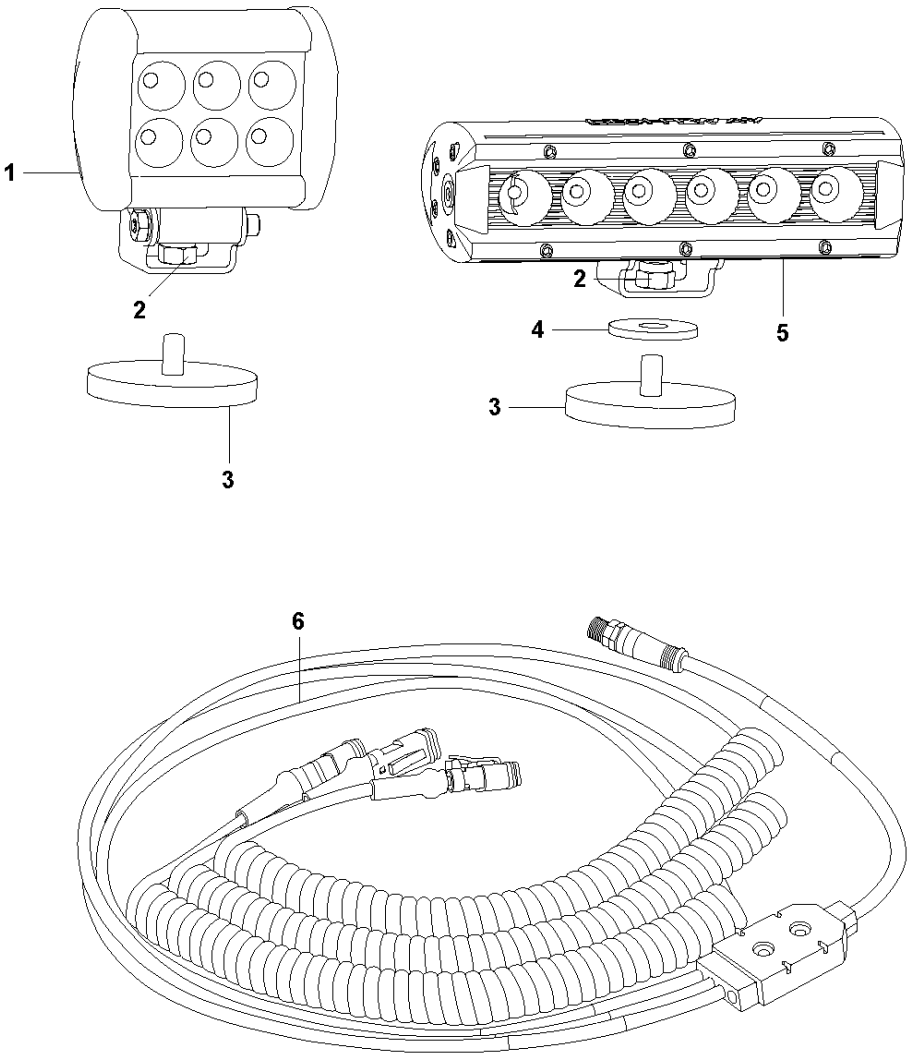

AE DURATIQ T8
LIGHT KIT

LIGHT KIT DURATIQ X8, 967839701, 967839705, 967839702, 967839706, 967839703, 967839704, 2018-12

Ref	Part No	Description	Remark	QTY KIT
1	593 54 06-01	LIGHT	LIGHT FRONT W. MOUNT	1
2	593 49 98-01	LOCK NUT	LOCK NUT M8 ZP DIN 985	1
3	595 75 07-01	MAGNET	MAGNET Ø66 RUBBER COVER	1
4	593 49 62-01	WASHER	WASHER M8 8.4X26X5 ZP	1
5	593 54 05-01	LIGHT	LIGHT REAR W. MOUNT	1
6	593 54 95-01	CABLE	CABLE LIGHT KIT	1