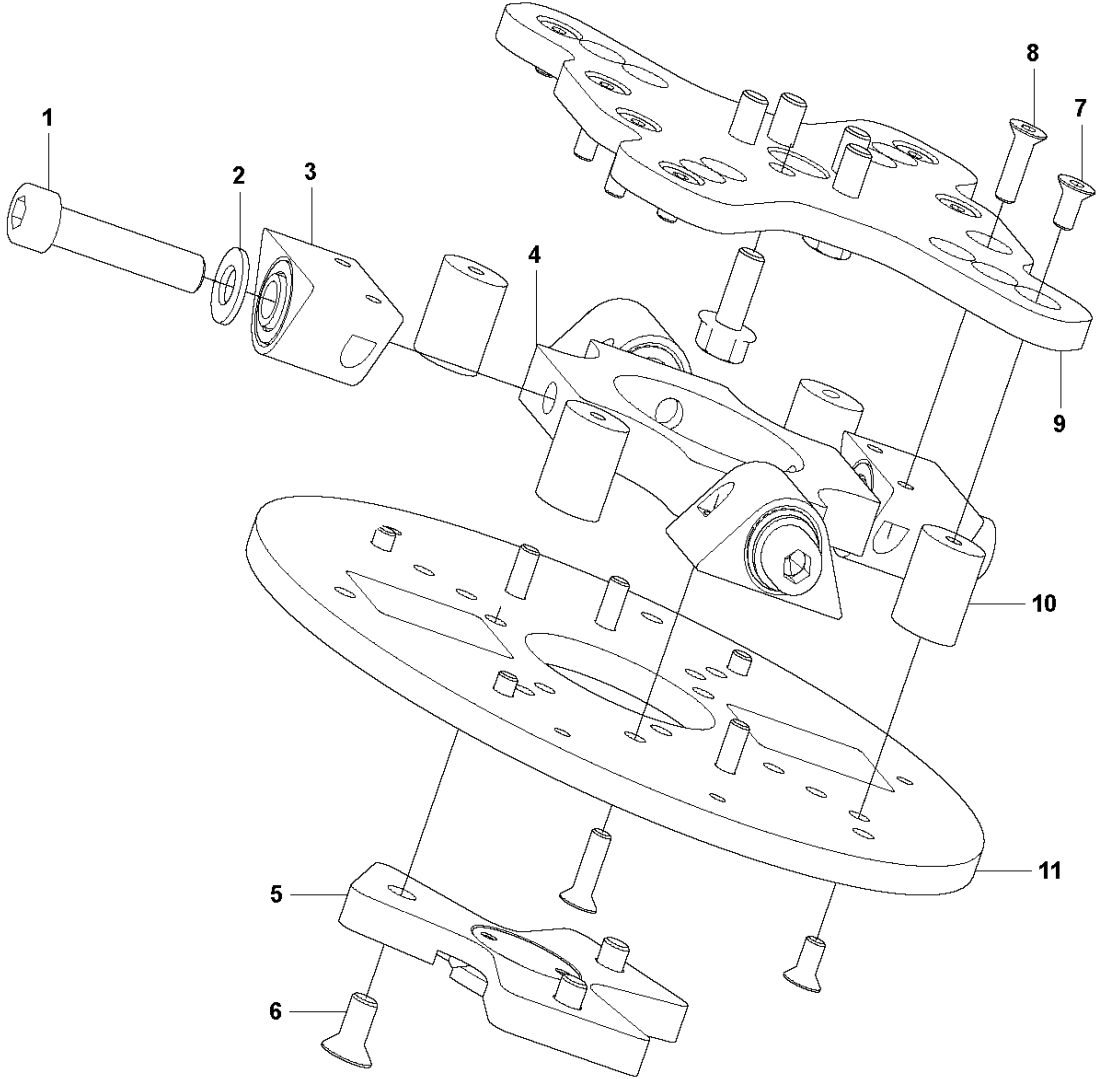

P DURATIQ T8
GRINDING HOLDER ASSY

GRINDING HOLDER ASSY
967839703, 967839704, 2018-12

DURATIQ X8, 967839701, 967839705, 967839702, 967839706,

Ref	Part No	Description	Remark	QTY KIT
1	593 51 26-01	SCREW	SCREW M 10X50	4
2	593 49 91-01	WASHER	WASHER M10	4
4	593 53 62-01	COUPLING	CARDAN CONNECTION	1
5	593 61 59-01	CROSS MEMBER	CROSS COMPLETE INCL. POS.6	1
6	593 49 99-01	SCREW	SCREW M8X16	3
7	593 50 85-01	SCREW	SCREW M6X12	8
8	593 50 51-01	SCREW	SCREW M6X20	8
9	593 53 97-01	PLATE	UPPER GRIND HOLDER PLATE	1
10	595 74 84-01	ABSORBER	SHOCK ABSORBER	4
11	593 53 99-01	PLATE	GRIND HOLDER PLATE Ø270	1