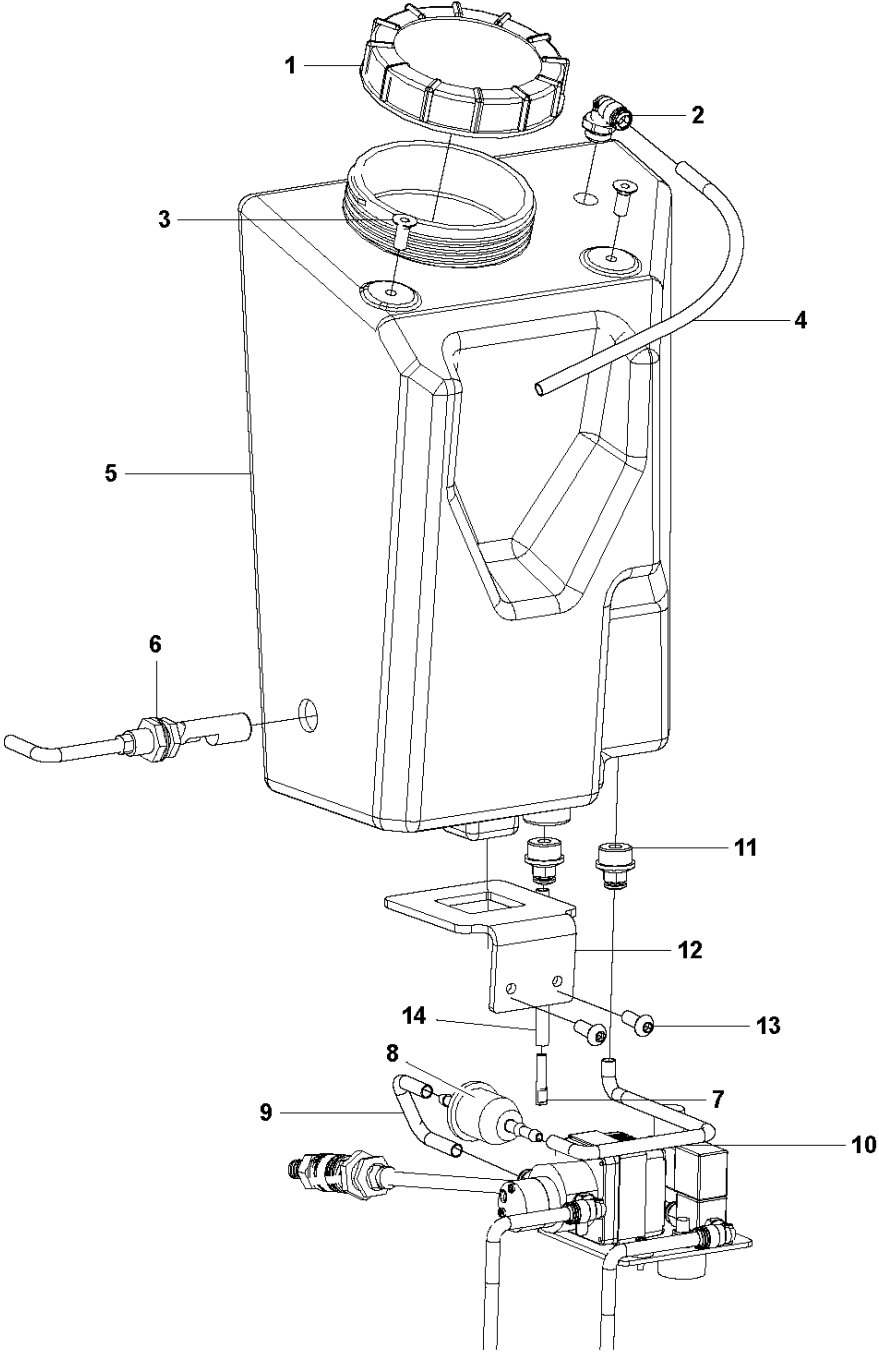

W DURATIQ T8
WATER TANK

WATER TANK
967839704, 2018-12

DURATIQ X8, 967839701, 967839705, 967839702, 967839706, 967839703,

Ref	Part No	Description	Remark	QTY KIT
1	595 65 95-01	WATER TANK	WATER TANK CAP	1
2	593 48 98-01	CONNECTOR	CONNECTOR RED ELBOW 8MM. 3/8M	1
3	593 50 49-01	SCREW	SCREW MFTS M8X20 8.8 FZB	2
4	593 48 87-01	HOSE	HOSE Ø8/6 370MM	1
5	593 53 79-01	TANK	WATER TANK INCL. CAP	1
6	595 65 96-01	SWITCH	LEVEL SWITCH	1
7	593 48 86-01	CONNECTOR	CONNECTOR RED PLUG Ø6	1
8	593 49 13-01	PREFILTER	WATER PRE FILTER	1
9	593 48 87-01	HOSE	HOSE Ø8/6 370MM	1
10	593 48 87-01	HOSE	HOSE Ø8/6 370MM	1
11	593 48 90-01	CONNECTOR	CONNECTOR RED STRAIGHT 8-1/2M	2
12	595757001	TBD	LOWER TANK BRACKET	1
13	595680701	TBD	SCREW M8X20 10.9 ZP ISO 7380	2
14	593 48 87-01	HOSE	HOSE Ø8/6 200MM	1