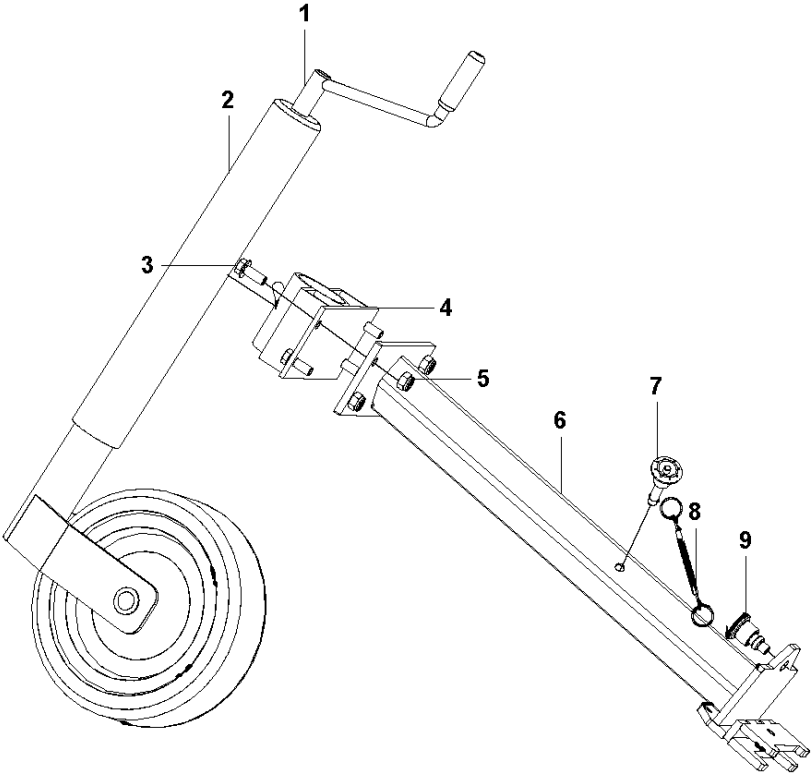

SUPPORT WHEEL
967839704, 2018-12

DURATIQ X8, 967839701, 967839705, 967839702, 967839706, 967839703,

Z DURATIQ T8
SUPPORT WHEEL

SUPPORT WHEEL DURATIQ X8, 967839701, 967839705, 967839702, 967839706, 967839703,
967839704, 2018-12

Ref	Part No	Description	Remark	QTY KIT
1	593 47 00-01	SUPPORT WHEEL	SUPPORT WHEEL	1
2	593 54 24-01	SUPPORT WHEEL	SUPPORT WHEEL CMPL.	1
3	593 51 38-01	SCREW	SCREW M10x25	4
4	593 47 01-01	WHEEL BRACKET	SUPPORT WHEEL BRACKET	1
5	593 49 58-01	LOCK NUT	NUT M8	4
6	593 54 23-01	BASE	SUPPORT WHEEL BASE	1
7	593 49 23-01	BOLT	SNAP BOLT Ø10	1
8	593 49 22-01	WIRE	WIRE FOR SNAP BOLT	1
9	593 49 36-01	PISTON	INDEXING PLUNGER Ø10 M16x1.5	1