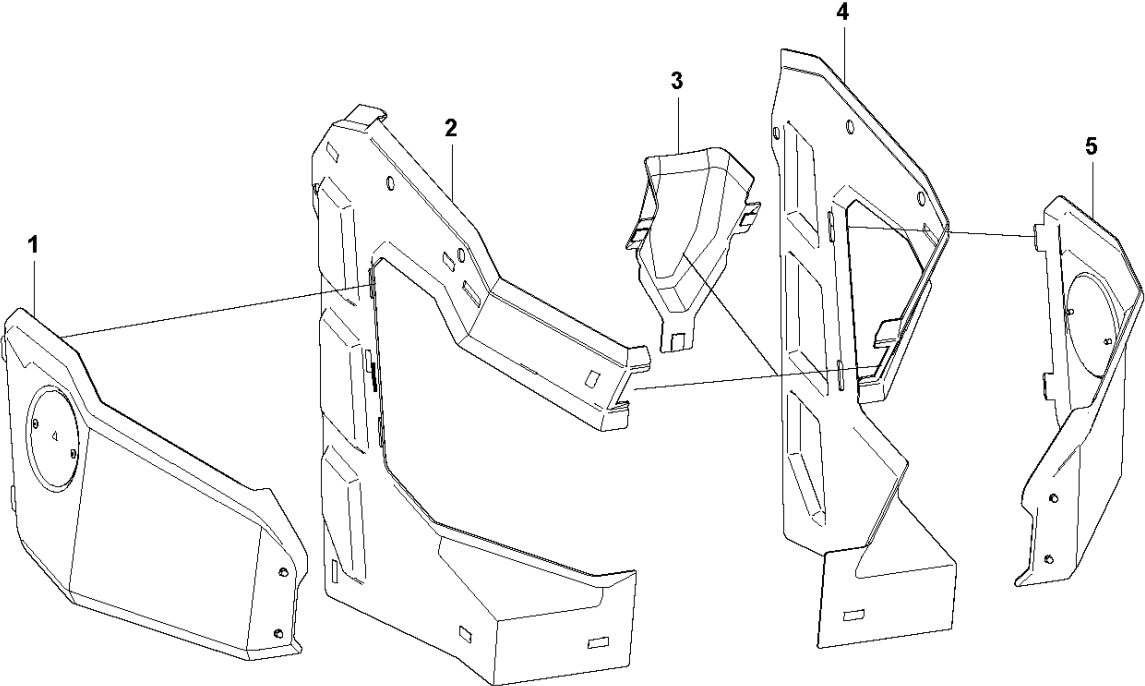

J DURATIQ T8
PLASTICS

PLASTICS DURATIQ X8, 967839701, 967839705, 967839702, 967839706, 967839703, 967839704, 2018-12

Ref	Part No	Description	Remark	QTY KIT
1	595 53 16-01	COVER	SIDE COVER RIGHT	1
2	595713401	TBD	MACHINE COVER SIDE RIGHT	1
3	595713501	TBD	MACHINE COVER CENTER	1