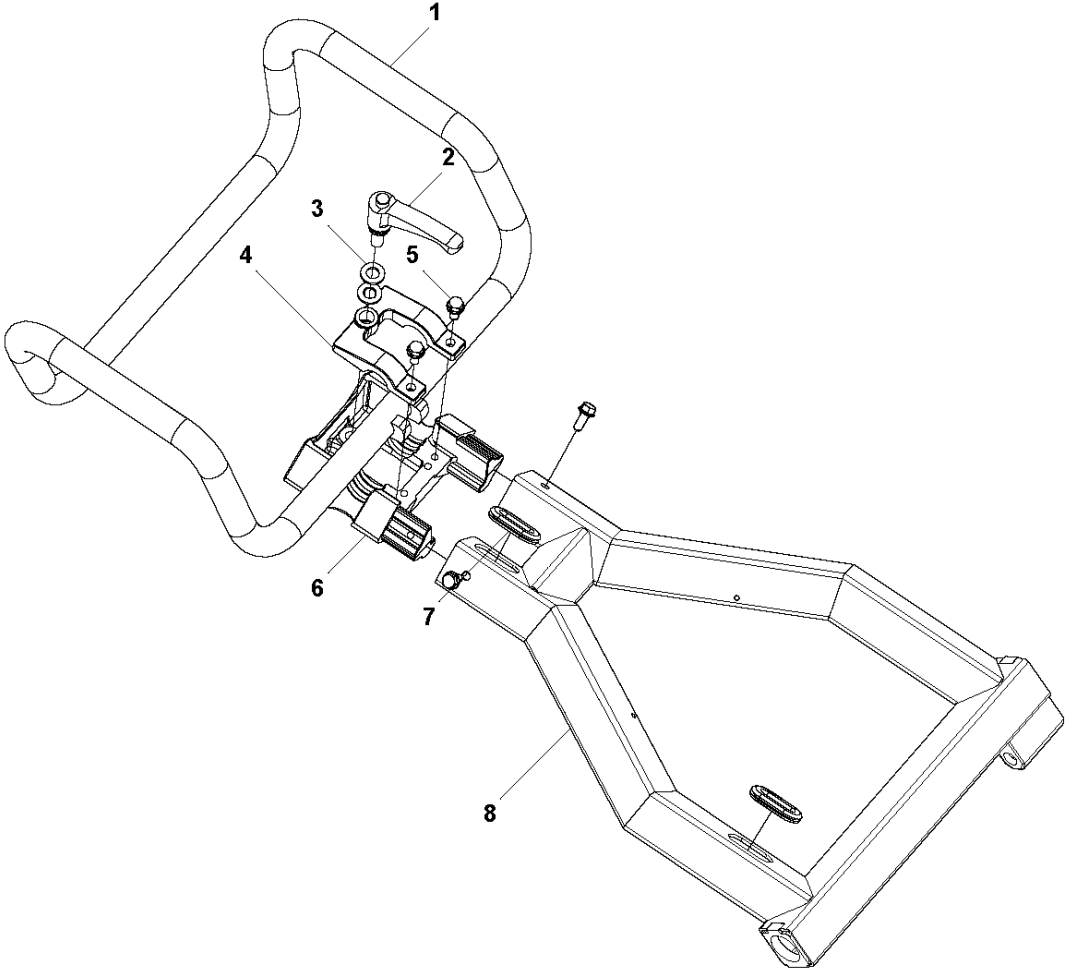

F DURATIQ T8
HANDLE BAR ASSY

HANDLE BAR ASSY DURATIQ X8, 967839701, 967839705, 967839702, 967839706, 967839703, 967839704, 2018-12

Ref	Part No	Description	Remark	QTY KIT
1	593 53 76-01	HANDLEBAR	HANDLEBAR	1
2	593 48 64-01	HANDLE	ADJUSTABLE HANDLE M12X30	1
3	593 48 58-01	WASHER	WASHER 13X24X2.5	1
4	595 75 57-01	HANDLEBAR	HANDLEBAR CLAMP	1
5	593 51 35-01	SCREW	SCREW M8X20	4
6	595531201	TBD	HANDLEBAR BRACKET	1
7	595659001	TBD	RUBBER GROMMET 31X48X14	2
8	595 75 59-01	HANDLE	HANDLE WELDMENT	1