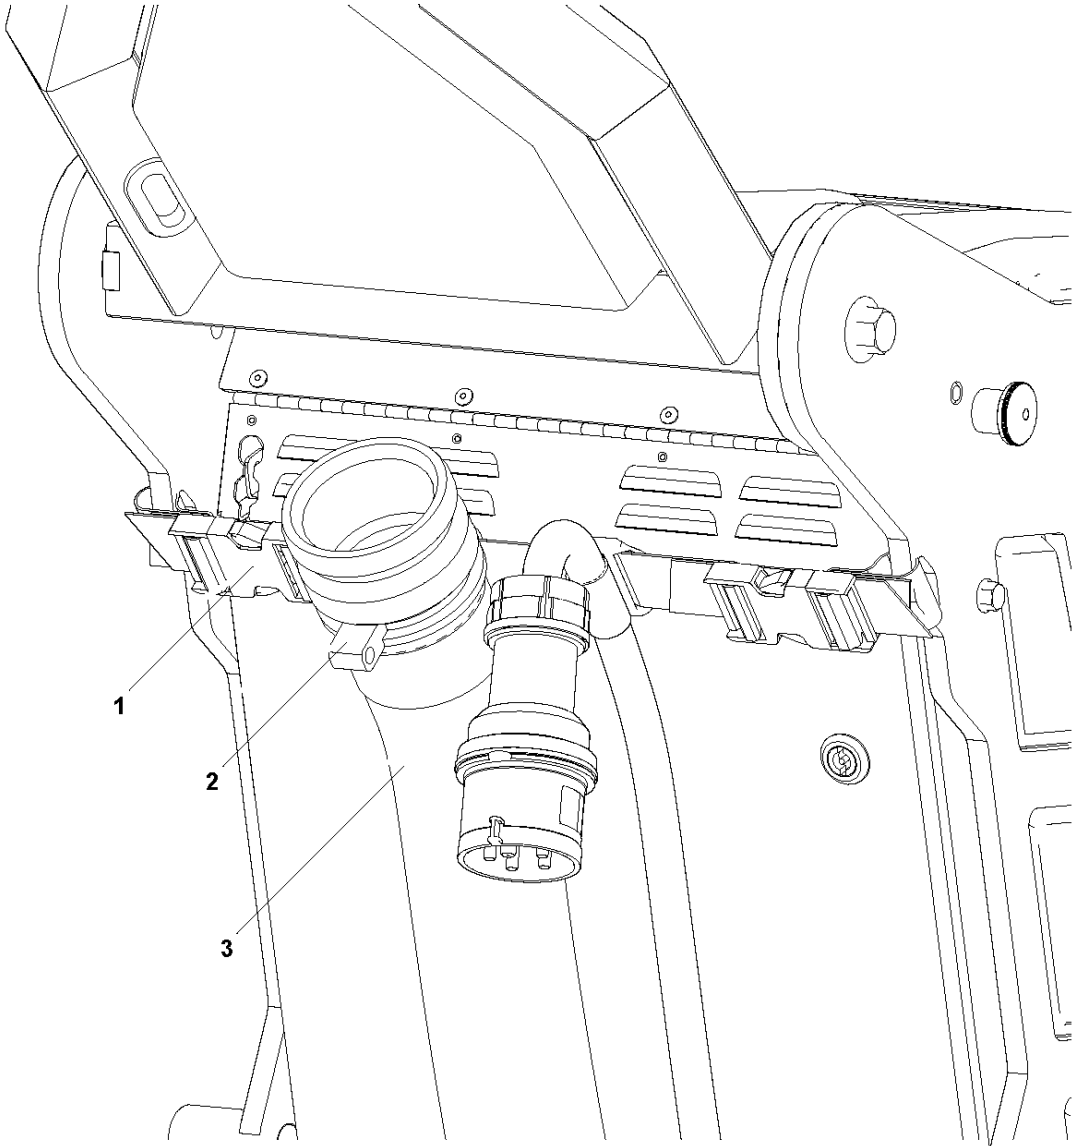

L DURATIQ T8
CAMLOCK

CAMLOCK DURATIQ X8, 967839701, 967839705, 967839702, 967839706, 967839703, 967839704, 2018-12

Ref	Part No	Description	Remark	QTY KIT
1	593 53 67-01	SWITCH	HOSE GUIDE ASSEMBLY	1
2	593 45 76-01	HOSE COUPLING	CAMLOCK MALE 3" HOSE SHANK	1
3	593 47 87-01	HOSE	HOSE 3" PU ANTI-STATIC BLACK. 1.3M	1