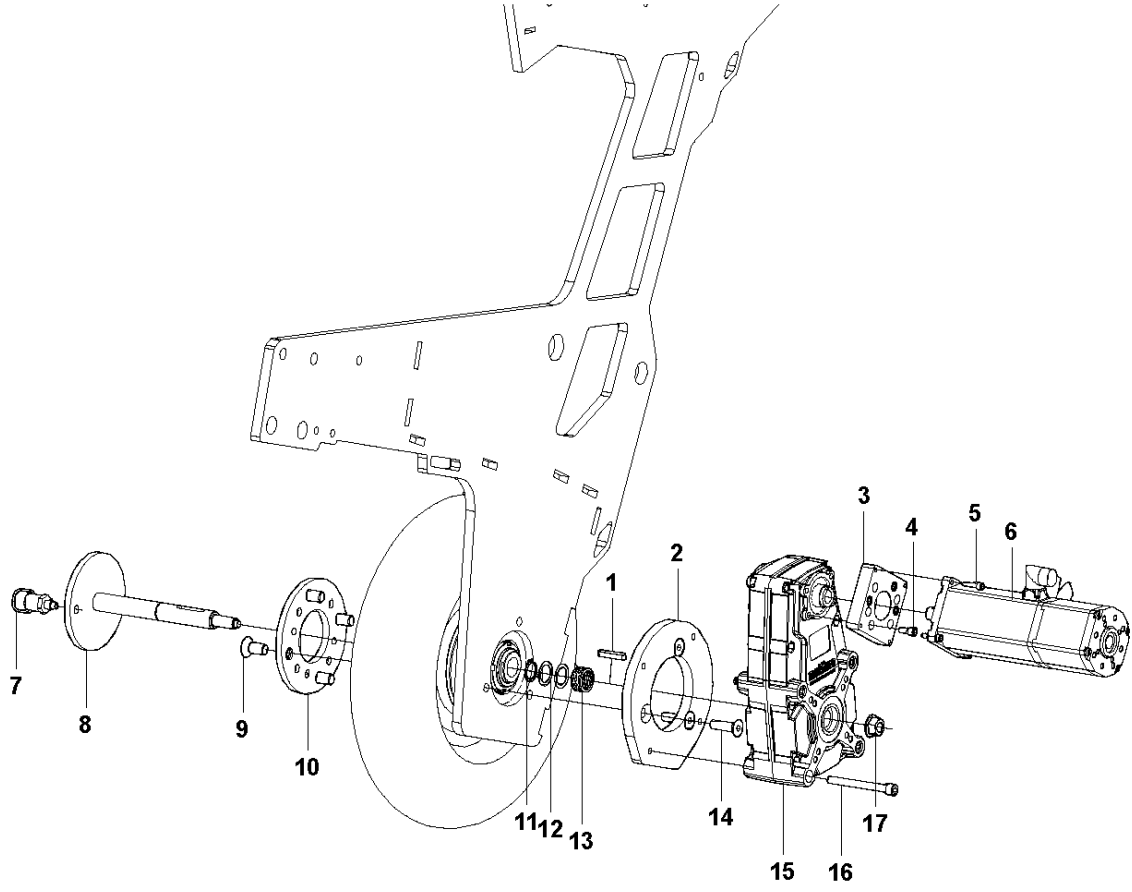

AA DURATIQ T8
DRIVE MOTOR ASSY

DRIVE MOTOR ASSY DURATIQ X8, 967839701, 967839705, 967839702, 967839706, 967839703, 967839704, 2018-12

Ref	Part No	Description	Remark	QTY KIT
1	593 49 07-01	KEY	KEY 6X6X36	1
2	593 53 72-01	SPACER	GEAR SPACER	1
3	593 54 03-01	ADAPTER	DRIVE ADAPTER	1
4	593 50 80-01	SCREW	SCREW M6X14	4
5	593 50 38-01	SCREW	SCREW M5X20	4
6	593 58 24-01	DRIVE MOTOR	DRIVE MOTOR RIGHT	1
6	593 49 11-01	DRIVE MOTOR	DRIVE MOTOR LEFT	1
7	593 61 87-01	PISTON	INDEXING PLUNGER M10X1	1
8	593 53 70-01	DRIVE SHAFT ASSY	DRIVE SHAFT ASSY.	1
9	595 68 04-01	SCREW	SCREW M12X25	4
10	593 53 71-01	SPACER	LOCKING SPACER	1
11	593 49 63-01	CIRCLIP	CIRCLIP SGA20X1.2	1
12	593 51 44-01	RING	SHIM RING 20X28X0.3	2
13	593 49 08-01	SPRING	WAVE SPRING	1
14	593 51 40-01	SCREW	SCREW M10X35	3
15	593 49 12-01	GEARBOX	DRIVE GEARBOX	1
16	595672301	TBD	SCREW M8X80	4
17	593 51 39-01	LOCK NUT	NUT M12	1