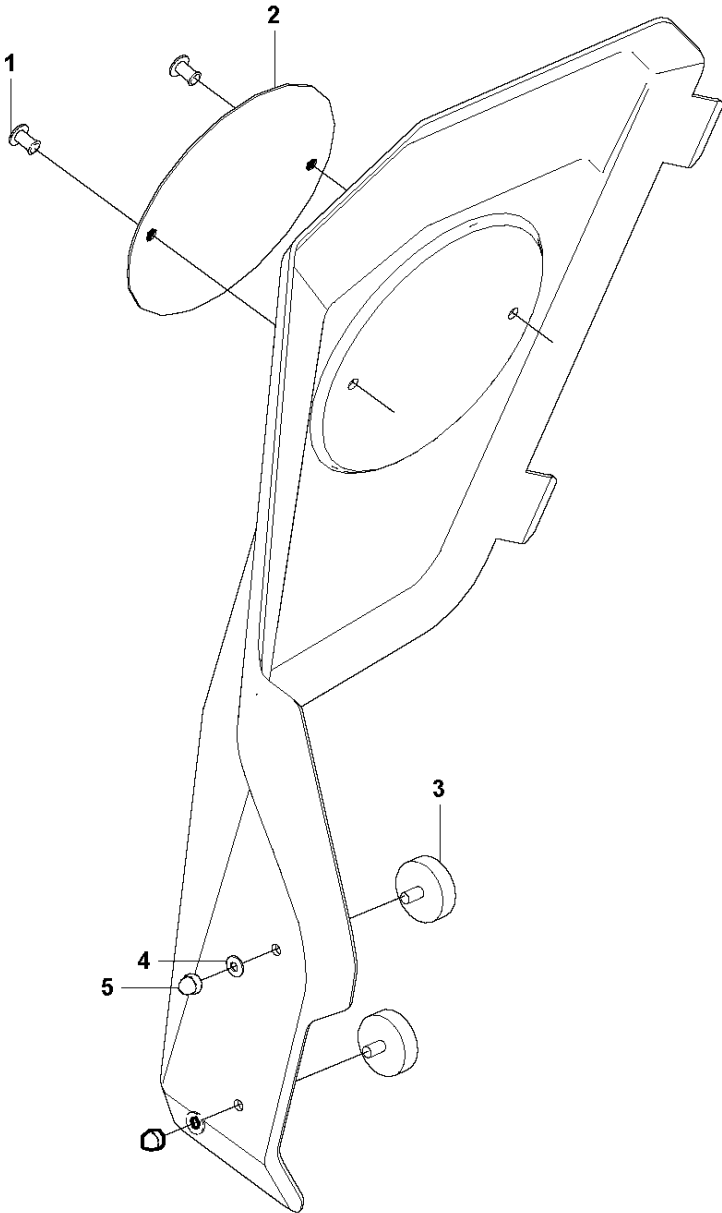

K DURATIQ T8
DECALS

DECALS DURATIQ X8, 967839701, 967839705, 967839702, 967839706, 967839703, 967839704,
2018-12

Ref	Part No	Description	Remark	QTY KIT
1	593 51 46-01	RIVET	POP NUT 4.8	2
2	595750901	TBD	DECAL HTC LOGO Ø110	1
3	593 49 21-01	MAGNET	MAGNET Ø25X7 M4	2
4	595672701	TBD	WASHER M4	2
5	595681401	TBD	NUT M4	2