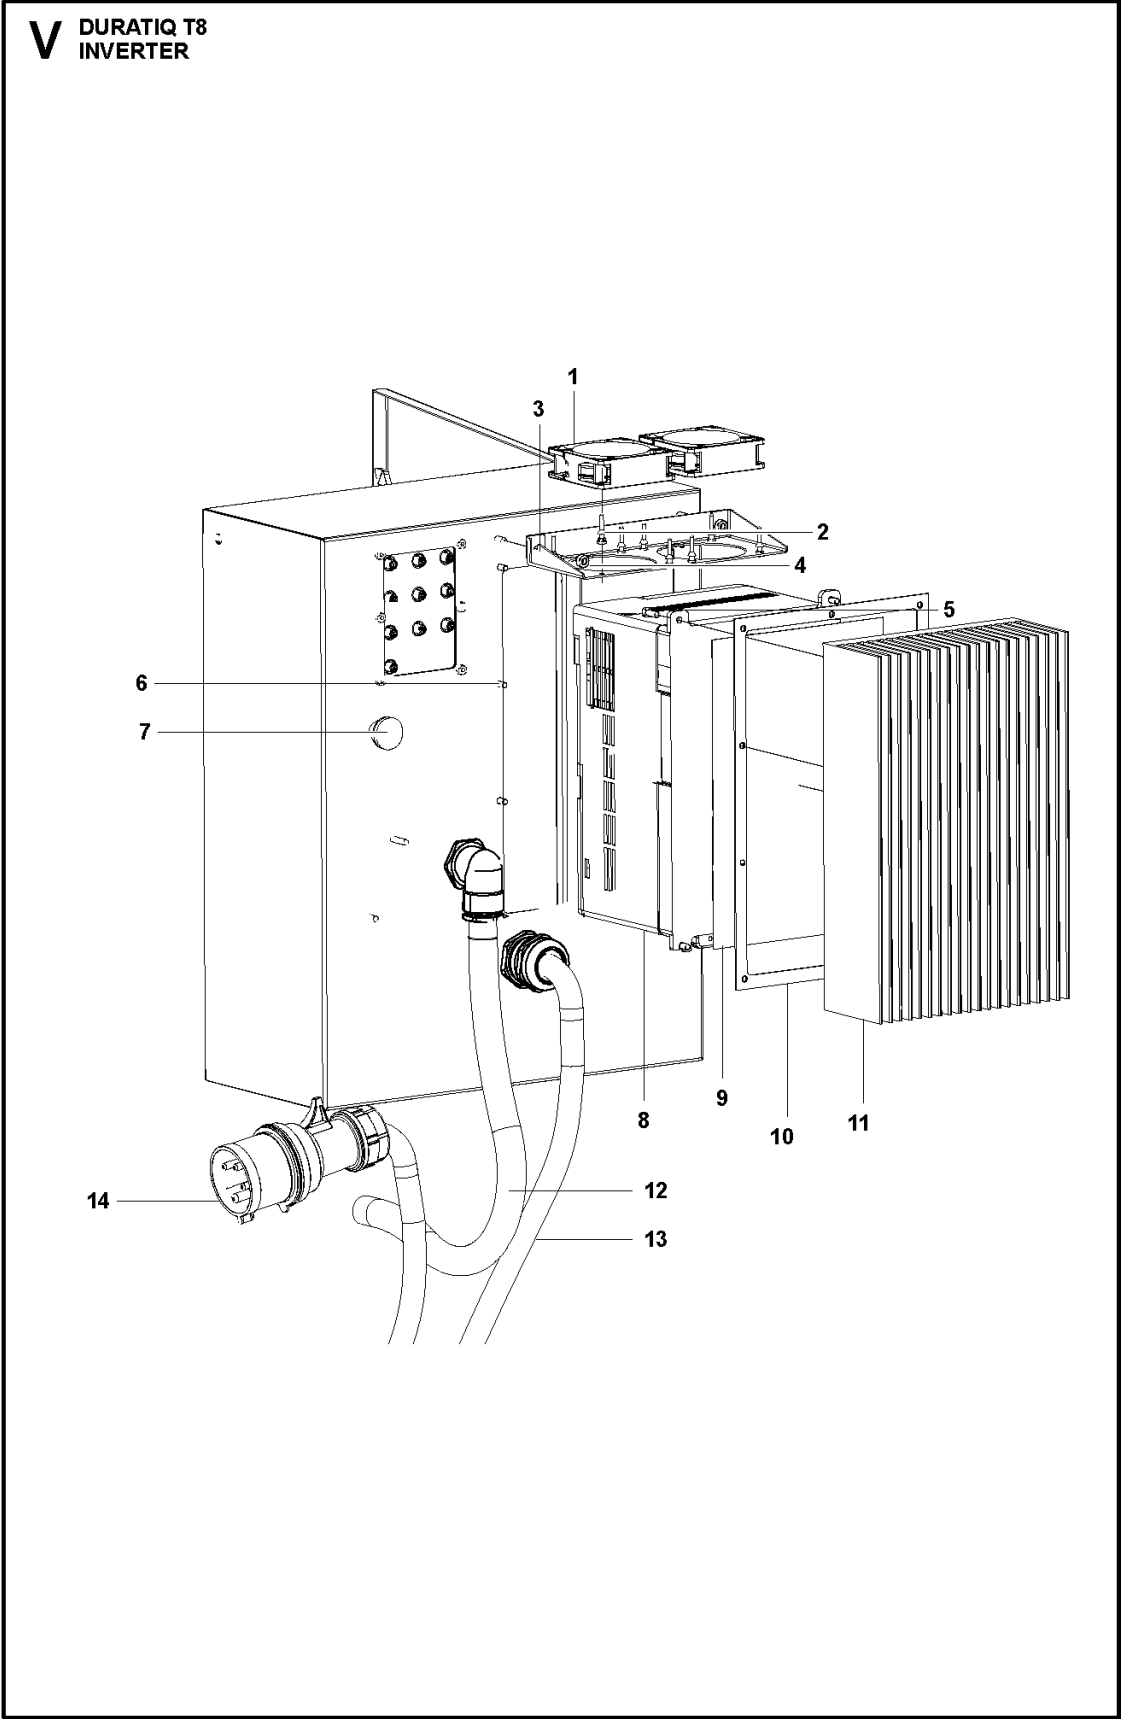

INVERTER DURATIQ X8, 967839701, 967839705, 967839702, 967839706, 967839703, 967839704, 2018-12

Ref	Part No	Description	Remark	QTY KIT
1	593 54 94-01	FAN	FAN 24VDC - 80x80x25	1
2	595 74 43-01	FAN	FAN MOUNT RUBBER	8
3	595709401	TBD	FAN CONSOLE FOR 80MM	1
4	593 50 00-01	LOCK NUT	NUT M6	2
5	595682101	TBD	SCREW M5X12	4
6	595 68 22-01	SCREW	SCREW M5X10	10
7	595745001	TBD	PLUG M20 RUBBER	1
8	593 55 96-01	FREQUENCY INVERTER	INVERTER 3x200V 12KW	1
8	593 55 95-01	FREQUENCY INVERTER	INVERTER 3X400V 15KW	1
8	593 55 95-01	FREQUENCY INVERTER	INVERTER 1x200V 15KW	1
9	0	TBD	THERMAL MATERIAL 12/15KW	1
10	593 53 66-01	GASKET	GASKET HEATE SINK	1
11	595710901	TBD	HEATSINK >2.2kW	1
12	595772501	TBD	CABLE POWER - 1x200V 12KW	1
12	595772401	TBD	CABLE POWER - 3X400V 15KW	1
12	595772401	TBD	CABLE POWER - 3X500V 15KW	1
13	595772201	TBD	CABLE MOTOR - 3X200V 12KW	1
14	595745601	TBD	PLUG 60A - 3X200V 12KW	1
14	593 58 48-01	PLUG	PLUG 20A - 3X400V 15KW	1
14	595744601	TBD	PLUG 30A - 3X500V 15KW	1
14	593 56 05-01	CONNECTOR	CONNECTOR 60A - 3X200V 12KW	1
14	593 56 07-01	CONNECTOR	CONNECTOR 30A - 3X400V 15KW	1
14	561309	TBD	CONNECTOR 30A - 3X500V 15KW	1