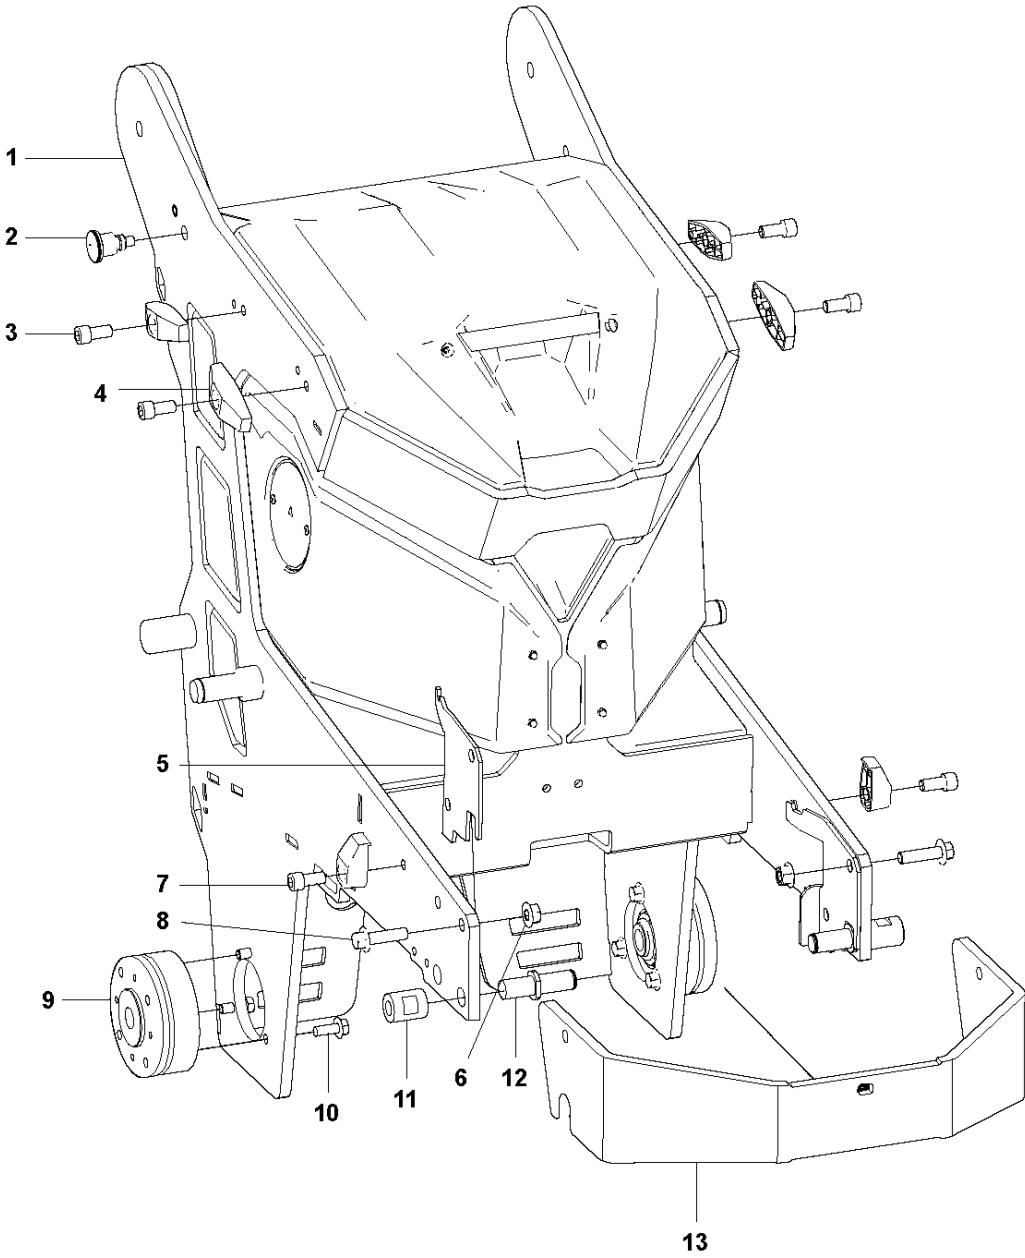

G DURATIQ T8
CHASSIS FRAME

CHASSIS / FRAME DURATIQ X8, 967839701, 967839705, 967839702, 967839706, 967839703, 967839704, 2018-12

Ref	Part No	Description	Remark	QTY KIT
1	595757901	TBD	CHASSIS FRAME	1
2	593 48 65-01	PISTON	INDEX PLUNGER M16XØ10	1
3	593 50 36-01	SCREW	SCREW M12X20	6
4	593 53 85-01	COUNTERWEIGHT	WEIGHT FIXING BLOCK	4
5	593 53 88-01	ANGLE LIMITER	ANGLE LIMIT RIGHT	1
5	593 53 87-01	ANGLE LIMITER	ANGLE LIMIT LEFT	1
6	593 51 39-01	LOCK NUT	NUT M12	2
7	593 53 86-01	COUNTERWEIGHT	WEIGHT FIXING BLOCK FRONT	2
8	593 63 04-01	SCREW	SCREW M12X45	2
9	595 71 10-01	HUB	HUB ASSEMBLY	2
10	593 51 38-01	SCREW	SCREW M10X25	6
11	593 53 84-01	NUT	NUT GRINDING HEAD SUSPENSION	2
12	593 53 83-01	AXLE	AXLE GRINDING HEAD SUSPENSION	2
13	593 53 82-01	CHASSIS	CHASSIS FRONT BOW	1