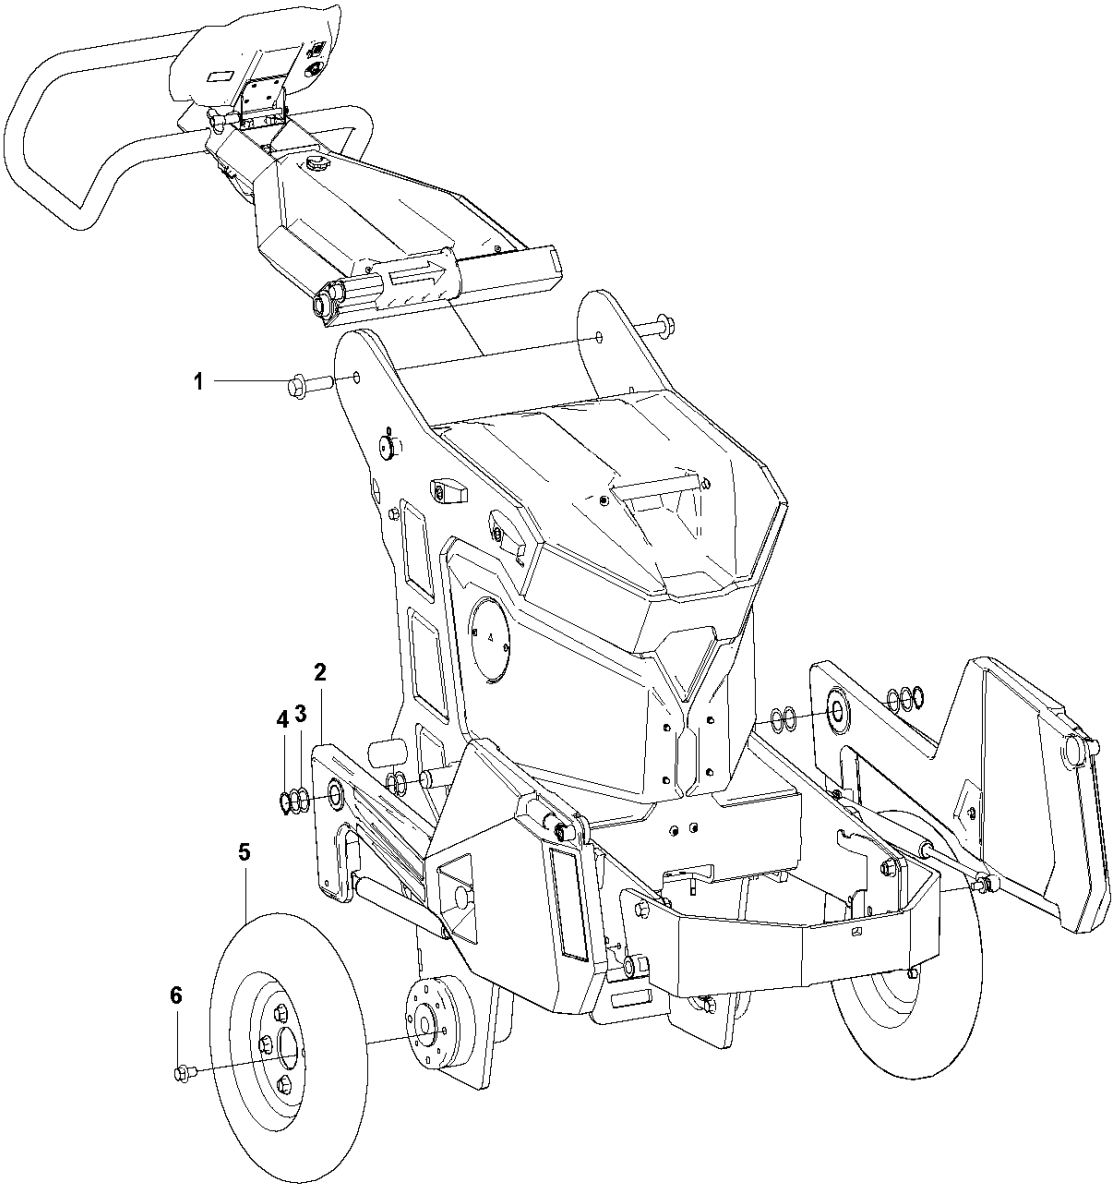

A DURATIQ T8
WEIGHT KIT & WHEEL

WEIGHT KIT & WHEEL DURATIQ X8, 967839701, 967839705, 967839702, 967839706, 967839703, 967839704, 2018-12

Ref	Part No	Description	Remark	QTY KIT
1	595 68 12-01	SCREW	SCREW M16X55	2
2	595710201	TBD	WEIGHT KIT RIGHT - 6	1
2	595710101	TBD	WEIGHT KIT LEFT - 6	1
3	595 68 08-01	SHIM	SHIM RING 25X35X0.3	8
4	593 49 68-01	CIRCLIP	CIRCLIP SGA 25X1.2	2
5	593 48 93-01	WHEEL	WHEEL Ø360X85	2
6	595 68 13-01	SCREW	SCREW M12X20	8