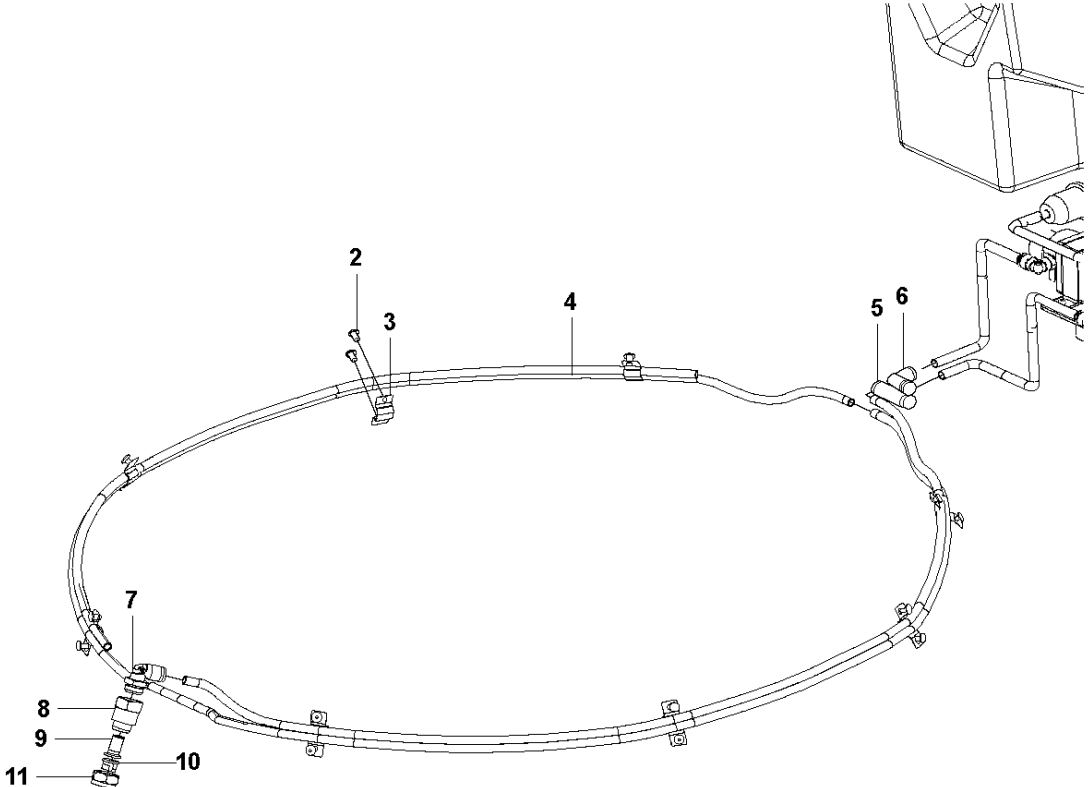

Y DURATIQ T8
GRINDING COVER

GRINDING COVER DURATIQ X8, 967839701, 967839705, 967839702, 967839706, 967839703,
967839704, 2018-12

Ref	Part No	Description	Remark	QTY KIT
1	593 48 11-01	COVER	GRINDING COVER T/X8 WATER CMPL.	1
2	593 51 46-01	RIVET	BLIND RIVET 4.8X11 BLACK	16
3	595 74 60-01	CLIP	CLIP 2XØ8MM	8
4	595711701	TBD	HOSE MIST AND WATER 8 CUT	1
5	593 48 95-01	CONNECTOR	CONNECTOR BLK TEE 3 x 8MM	1
6	593 48 97-01	CONNECTOR	CONNECTOR RED ELBOW 8MM - 8MM	1
7	593 48 98-01	CONNECTOR	CONNECTOR RED ELBOW 8MM - 3/8M	1
8	593 61 73-01	EXTENSION JOINT	MIST EXTENSION	1
9	593 48 99-01	FILTER	MIST FILTER, 100 MESH	1
10	593 49 00-01	NOZZLE	MIST NOZZLE	1
11	593 49 01-01	NUT	MIST NUT G3/8 SS	1