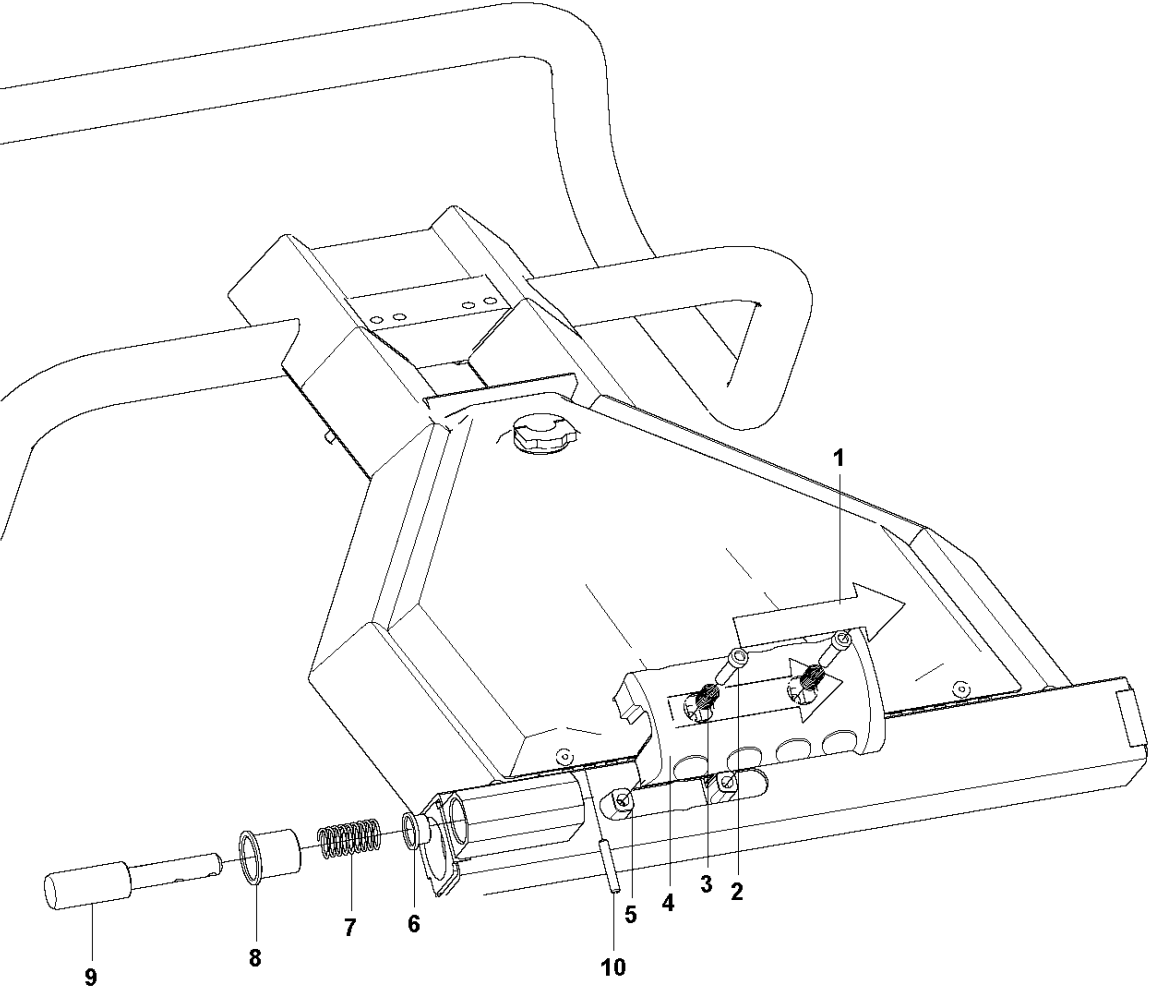

D DURATIQ T8
PULL HANDLE ASSY

PULL HANDLE ASSY DURATIQ X8, 967839701, 967839705, 967839702, 967839706, 967839703, 967839704, 2018-12

Ref	Part No	Description	Remark	QTY KIT
1	593 54 49-01	DECAL	DECAL PULL HANDLE	1
2	593 51 43-01	SCREW	SCREW M6X30	2
3	593 48 56-01	SPRING	SPRING 1.2X6X15	2
4	593 54 26-01	HANDLE	PULL HANDLE	1
5	593 54 27-01	GUIDE	PULL HANDLE GUIDE	2
6	593 48 60-01	BEARING	FLANGED BEARING 12X21X10	1
7	593 48 57-01	SPRING	SPRING 1.5X12X35	1
8	593 48 61-01	BEARING	FLANGED BEARING 20X30X26	1
9	593 58 36-01	PIN	HANDLE PIN	
10	593 49 35-01	SPRING PIN	SPRING PIN 5X30	1