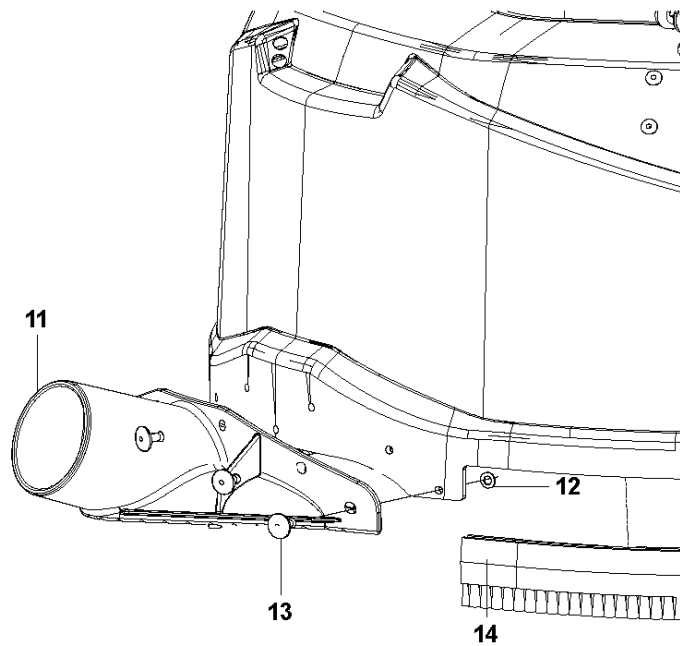

N DURATIQ T8
EXHAUST & MISC

EXHAUST & MISC
967839704, 2018-12

DURATIQ X8, 967839701, 967839705, 967839702, 967839706, 967839703,

Ref	Part No	Description	Remark	QTY KIT
1	593 48 69-01	STRAP	RUBBER STRAP	2
2	593 51 34-01	SCREW	SCREW M6X20	2
3	593 50 93-01	WASHER	WASHER M6	2
5	593 49 31-01	DECAL	DECAL HTC LOGO Ø40	1
6	593 54 22-01	BRACKET	MIST BRACKET	1
7	593 54 34-01	WEDGE	MIST ANGEL WEDGE	1
8	593 54 25-01	DECAL	DECAL MIST HOLE COVER	1
9	593 53 64-01	SUPPORT PLATE	MIST BRACKET PLATE	1
10	593 51 49-01	SCREW	SCREW ST 5.0	2
11	593 53 94-01	NOZZLE	VAC NOZZLE	1
12	593 50 43-01	WASHER	WASHER M5	7
13	593 51 47-01	RIVET	POP RIVET BLIND 4.8X15	7
14	593 44 61-01	STRIP	BRUSH LIST 15MM . 2.5M	1