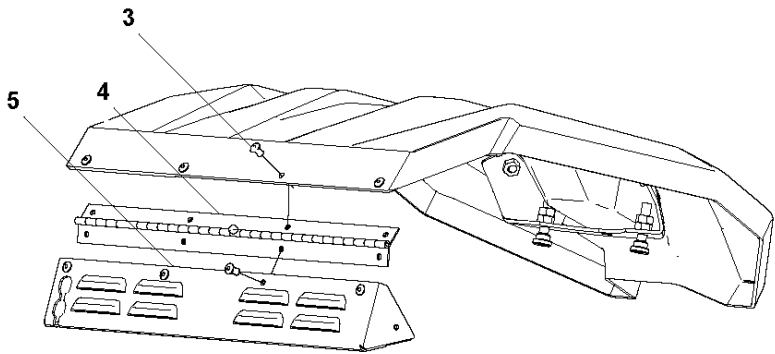

H DURATIQ T8
PLASTICS

PLASTICS DURATIQ X8, 967839701, 967839705, 967839702, 967839706, 967839703, 967839704, 2018-12

Ref	Part No	Description	Remark	QTY KIT
1	595 68 03-01	NUT	NUT M6	3
2	595759501	TBD	STORAGE BOX	1
3	593 51 46-01	RIVET	POP RIVET 4.8	8
4	595712601	TBD	TOP COVER HINGE	1
5	595758901	TBD	TOP COVER BRACKET	1
6	595680701	TBD	SCREW M8X20	2
7	595661101	TBD	DECAL X8	1
7	593 49 32-01	DECAL	DECAL RX8	1
8	595759201	TBD	TOP COVER HANDLE	1
9	595758801	TBD	TOP COVER	1
10	593 50 47-01	NUT	NUT M8	2
11	595711801	TBD	TOP COVER MAGNET BRACKET	1
12	595660101	TBD	GRUB SCREW	2
13	595660201	TBD	THRUST PAD	2