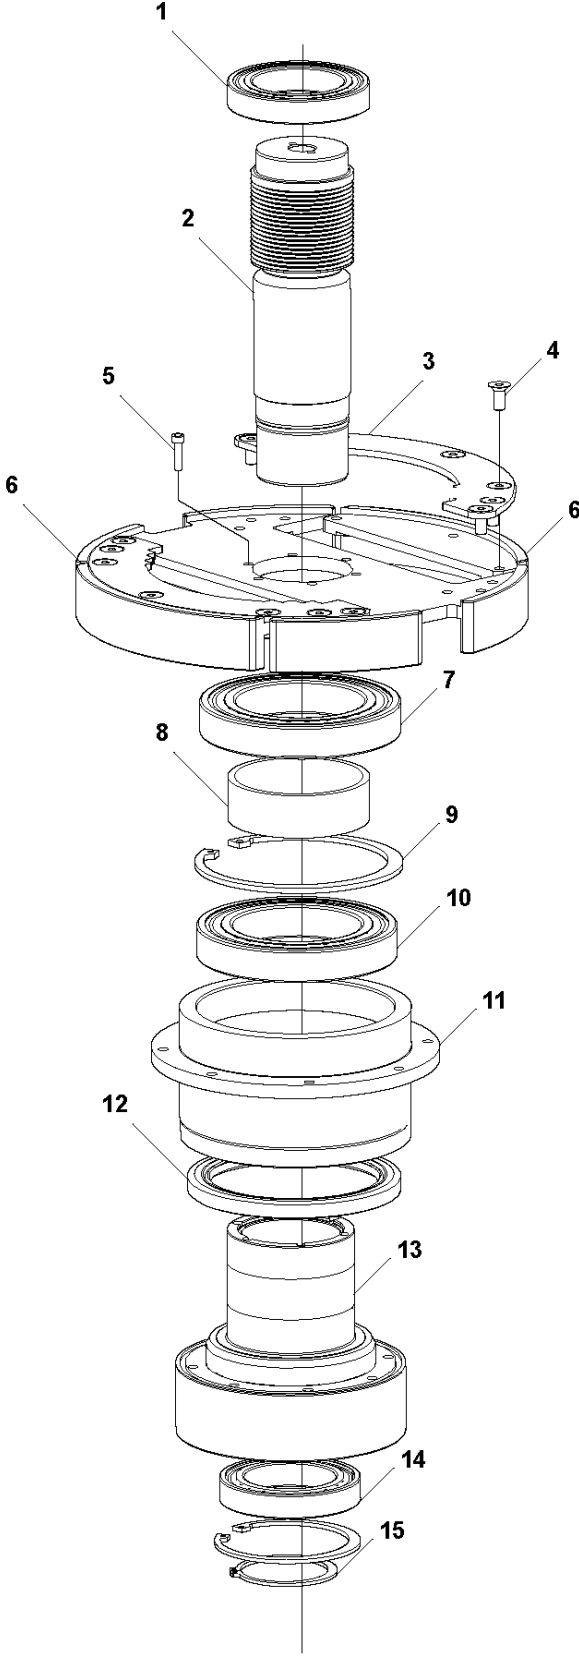

S DURATIQ T8
CENTER HUB ASSY

CENTER HUB ASSY DURATIQ X8, 967839701, 967839705, 967839702, 967839706, 967839703, 967839704, 2018-12

Ref	Part No	Description	Remark	QTY KIT
1	593 49 26-01	BALL BEARING	BALL BEARING 6013-2Z C3	1
2	595759901	TBD	PULLEY CENTER Ø105	1
3	593 51 42-01	SCREW	SCREW M6X20	6
4	593 50 49-01	SCREW	SCREW M8X20	14
5	595709501	TBD	LOCKING PLATE SEC. PULLEY	2
6	595757101	TBD	SEGMENT PULLEY INCL. POS 4 & 5	2
7	593 62 99-01	BALL BEARING	BALL BEARING 6018- 2RS1	2
8	595713101	TBD	SPACER RING	1
9	595679801	TBD	CIRCLIP SGH 140X4	1
10	595713001	TBD	CENTER HUB OUTER	1
11	593 48 70-01	RADIAL SEAL	RADIAL SEAL 120X150X12	1
12	593 54 29-01	HUB	CENTER HUB INNER	1
13	593 49 26-01	BALL BEARING	BALL BEARING 6013-2Z C3	1
14	593 50 30-01	CIRCLIP	CIRCLIP SGH 100X3	1
15	593 50 29-01	CIRCLIP	CIRCLIP SGA 65X2.5	1