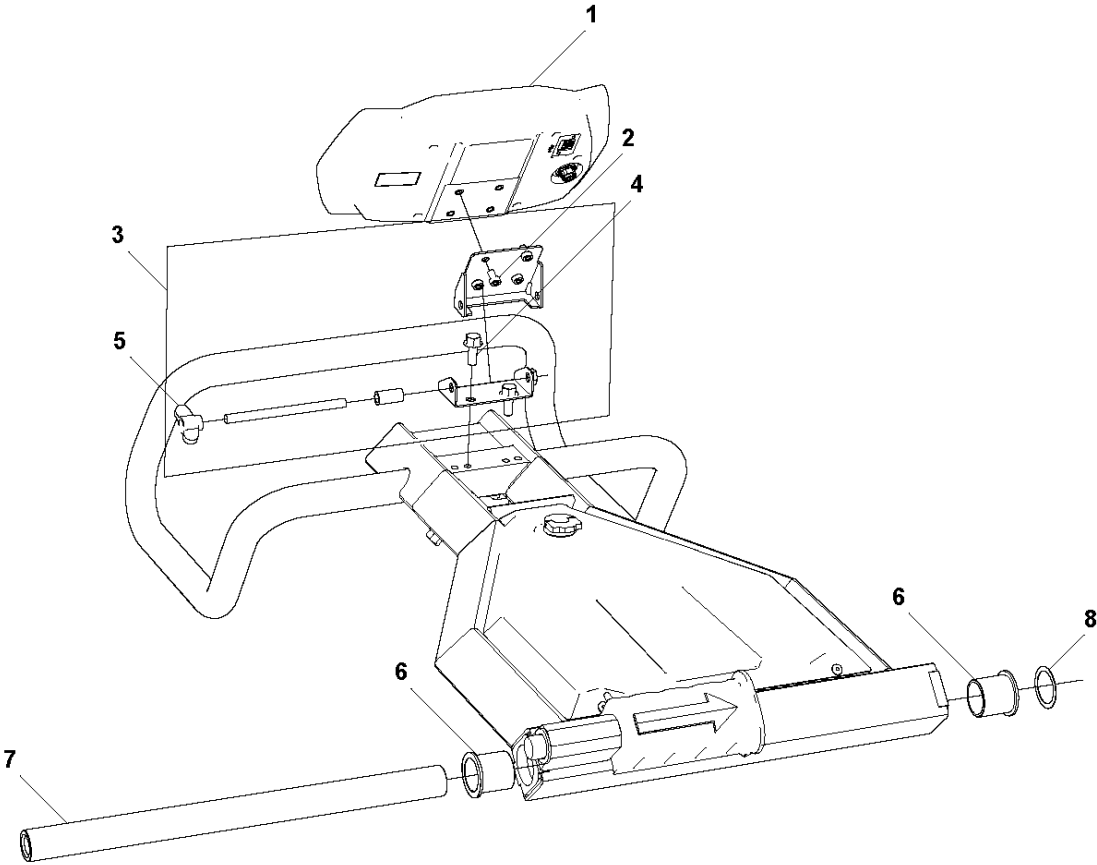

C DURATIQ T8
CONTROL PANEL

CONTROL PANEL DURATIQ X8, 967839701, 967839705, 967839702, 967839706, 967839703,
967839704, 2018-12

Ref	Part No	Description	Remark	QTY KIT
1	593 54 92-01	CONTROL PANEL	CONTROL PANEL	1
1	595 77 18-01	CABLE	CABLE CONTROL PANEL	1
2	595673001	TBD	SCREW M6X10	4
3	0	TBD	CONTROL PANEL BRACKET KIT	1
4	593 51 35-01	SCREW	SCREW M8X20	2
5	593 48 63-01	KNOB	WING KNOB M8	1
6	593 48 62-01	BEARING	FLANGED BEARING 30X42X35	2
7	595 70 93-01	HANDLE	HANDLE SHAFT	1
8	595 66 20-01	SPRING	WAVE SPRING WASHER Ø30.5	1