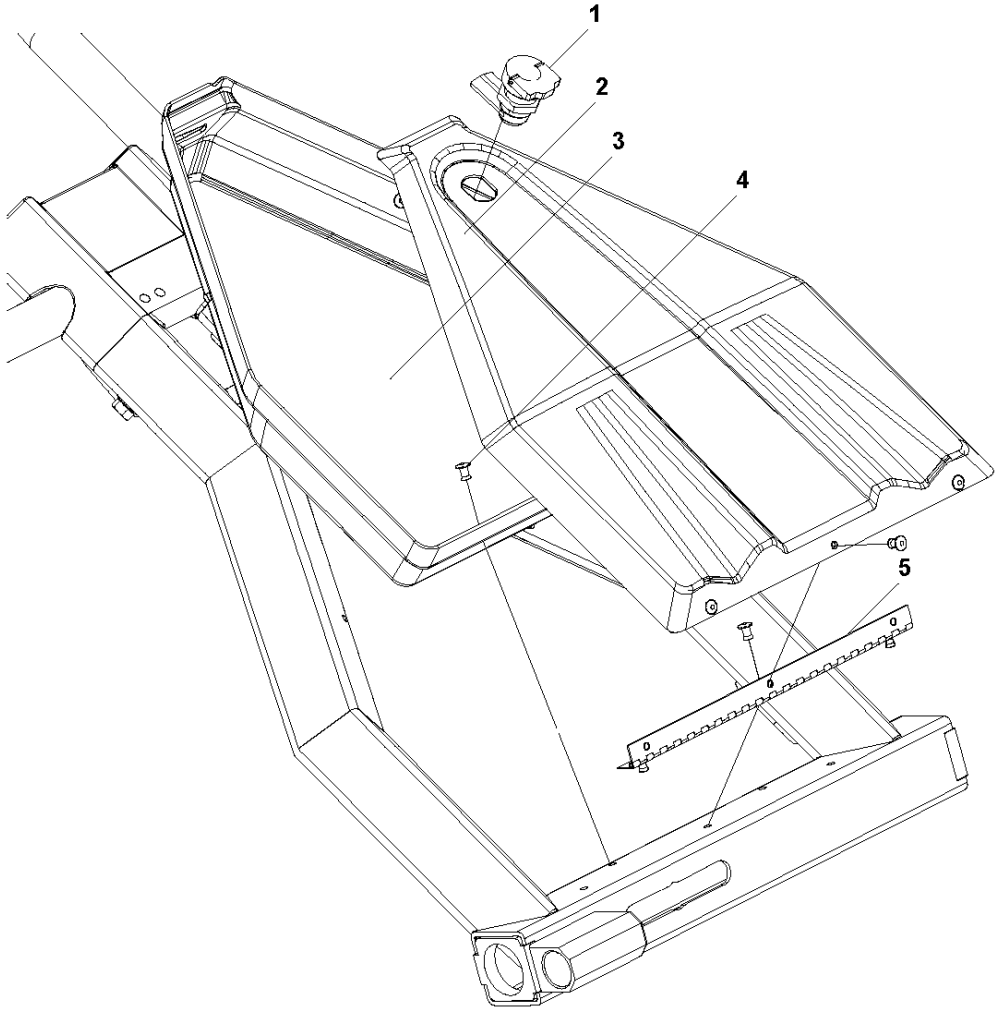

E DURATIQ T8
PLASTICS

PLASTICS DURATIQ X8, 967839701, 967839705, 967839702, 967839706, 967839703, 967839704, 2018-12

Ref	Part No	Description	Remark	QTY KIT
1	595660401	TBD	GLOVE COVER LOCK	1
2	595 75 97-01	GLOVE	GLOVE COVER UPPER	1
3	595 75 96-01	GLOVE	GLOVE COVER LOWER	1
4	593 51 46-01	RIVET	POP RIVET 4.8	10
5	595 71 27-01	GLOVE	GLOVE COVER HINGE	1