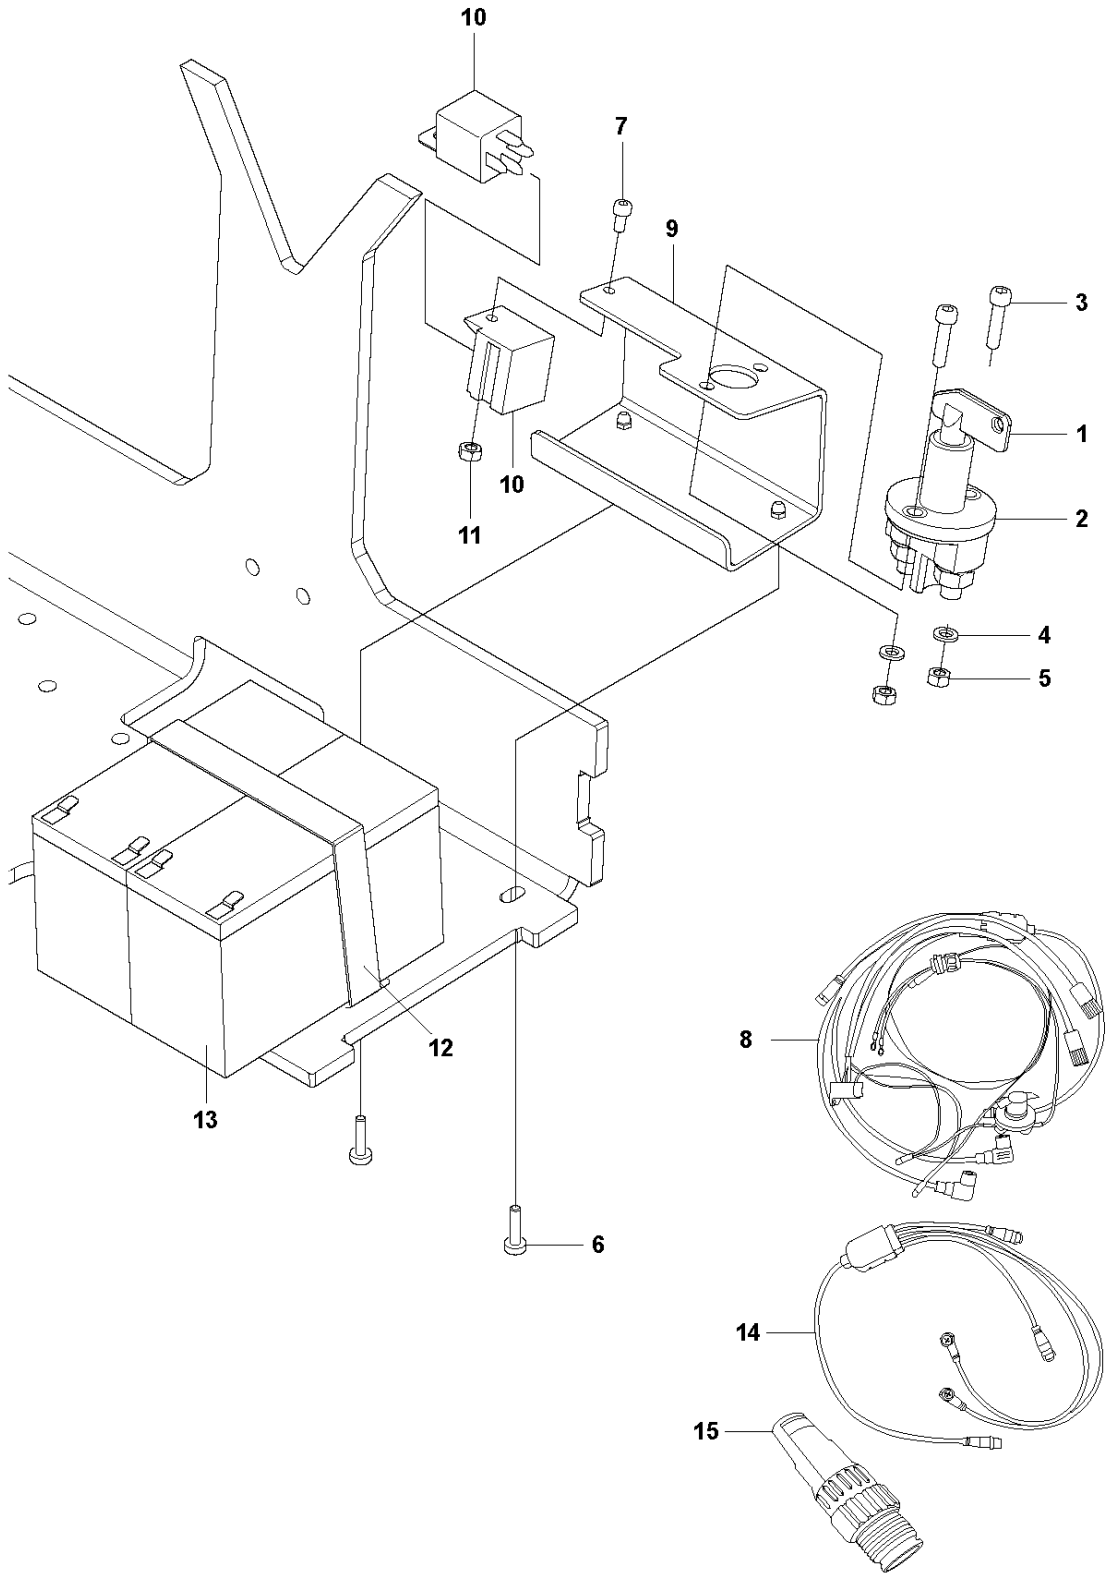

AB DURATIQ X8
BATTERY

BATTERY DURATIQ X8, 967839701, 967839705, 967839702, 967839706, 967839703, 967839704, 2018-12

Ref	Part No	Description	Remark	QTY KIT
1	593 55 87-01	KEY	BATTERY SWITCH KEY	1
2	564045	TBD	BATTERY SWITCH INCL. KEY	1
3	593 51 42-01	SCREW	SCREW M6X20	2
4	593 49 60-01	WASHER	WASHER M6	2
5	593 50 00-01	LOCK NUT	NUT M6	2
6	593 51 42-01	SCREW	SCREW M6X20	2
7	593 50 20-01	SCREW	SCREW M5X12	1
8	593 58 43-01	CABLE	DRIVE MOTOR CABLE KIT	1
9	595 71 67-01	BATTERY	BATTERY HOLDER	1
10	594 95 35-01	RELAY	RELAY 24V	1
11	593 50 65-01	LOCK NUT	NUT M5	1
12	595660001	TBD	BATTERY STRAP	1
13	593 49 16-01	BATTERY	BATTERY 12V	2
14	593 54 98-01	CABLE	CABLE DRIVE MOTOR CONTROL	1
15	593 56 09-01	RESISTOR	CAN TERMINATION RESISTOR	1