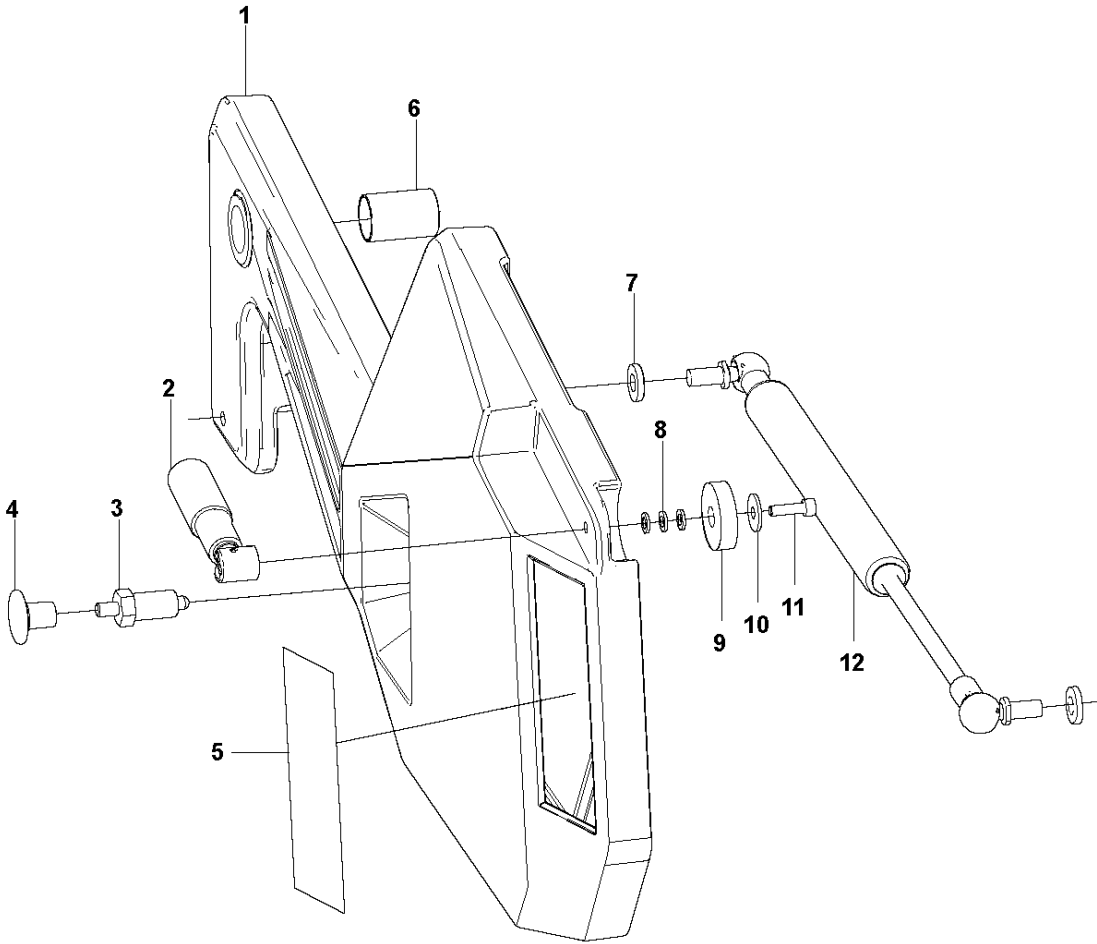

B DURATIQ T8
WEIGHT ASSY

WEIGHT ASSY DURATIQ X8, 967839701, 967839705, 967839702, 967839706, 967839703,
967839704, 2018-12

Ref	Part No	Description	Remark	QTY KIT
1	595 75 65-01	WEIGHT	WEIGHT ARM RIGHT - 8	1
1	595 75 63-01	WEIGHT	WEIGHT ARM LEFT - 8	1
2	593 48 68-01	HANDLE	HANDLE AUTO. FOLDING	1
3	593 48 66-01	PISTON	INDEX PLUNGER M16X8	1
4	593 48 67-01	KNOB	KNOB M8	1
5	595 66 05-01	DECAL	WEIGHT DECAL RIGHT	1
5	595 66 06-01	DECAL	WEIGHT DECAL LEFT	1
6	593 41 72-01	BUSHING	BUSHING Ø25X40	2
7	593 49 57-01	WASHER	WASHER M10	3
8	593 49 60-01	WASHER	WASHER M6	1
9	593 54 39-01	WHEEL	IMPACT PAD WHEEL	1
10	593 50 93-01	WASHER	WASHER M6	1
11	593 51 34-01	SCREW	SCREW M6X20	1
12	593 48 17-01	SPRING	GAS TRACTION SPRING	1