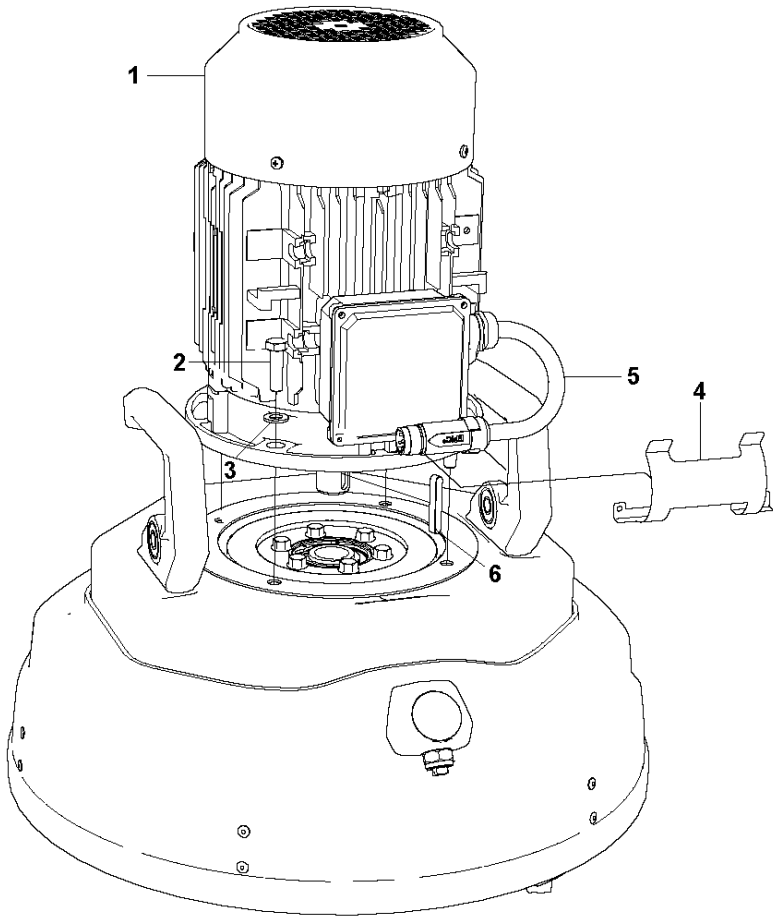

MOTOR Duratig T5, 967863605, 967863601, 967863606, 967863602, 967863610, 967863609, 967863607, 967863603, 967863608, 967863604, 2019-01

K DURATIQ T5
MOTOR

MOTOR Duratiq T5, 967863605, 967863601, 967863606, 967863602, 967863610, 967863609, 967863607, 967863603, 967863608, 967863604, 2019-01

Ref	Part No	Description	Remark	QTY KIT
1	595 74 79-01	MOTOR	MOTOR 2.2kW 4P 230/400V UL	1
1	595 74 80-01	MOTOR	TOR 4kW 4P 230/400V UL	1
2	593 49 56-01	SCREW	SCREW M10X35	4
3	593 49 91-01	WASHER	WASHER M10	4
4	595 71 67-01	BATTERY	CLIP 25-27	2
5	595 73 09-01	CABLE	CABLE MOTOR 16A MOTOR SIDE	1
6	593 45 37-01	WEDGE	WEDGE 8x7x50	1