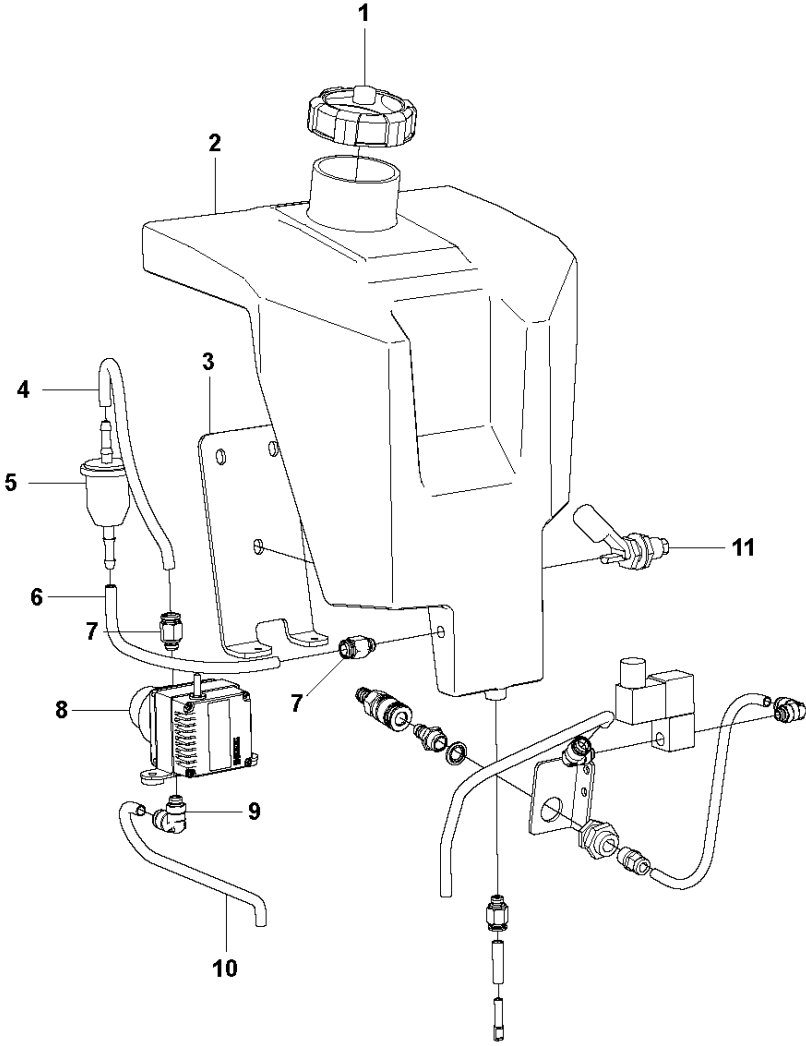

WATER TANK Duratıq T5, 967863605, 967863601, 967863606, 967863602, 967863610, 967863609, 967863607, 967863603, 967863608, 967863604, 2019-01

**DURATIQ T5
WATER TANK**

WATER TANK Duratiq T5, 967863605, 967863601, 967863606, 967863602, 967863610, 967863609, 967863607, 967863603, 967863608, 967863604, 2019-01

Ref	Part No	Description	Remark	QTY KIT
1	595 66 57-01	WATER TANK	WATER TANK CAP T5	1
2	595 76 53-01	WATER TANK	WATER TANK T5	1
3	595764901	TBD	WATER TANK BRACKET T5	1
4	593 48 87-01	HOSE	HOSE Ø8/6. 0.27m	1
5	593 49 13-01	PREFILTER	WATER PRE FILTER	1
6	593 48 87-01	HOSE	HOSE Ø8/6. 0.12m	1
7	593 48 82-01	CONNECTOR	CONNECTOR RED STRAIGHT	2
8	593 48 85-01	PUMP	MIST PUMP	1
9	593 48 83-01	CONNECTOR	CONNECTOR RED ELBOW	1
10	593 48 87-01	HOSE	HOSE Ø8/6. 0.66m	1
11	595 65 96-01	SWITCH	WATER LEVEL SWITCH	1