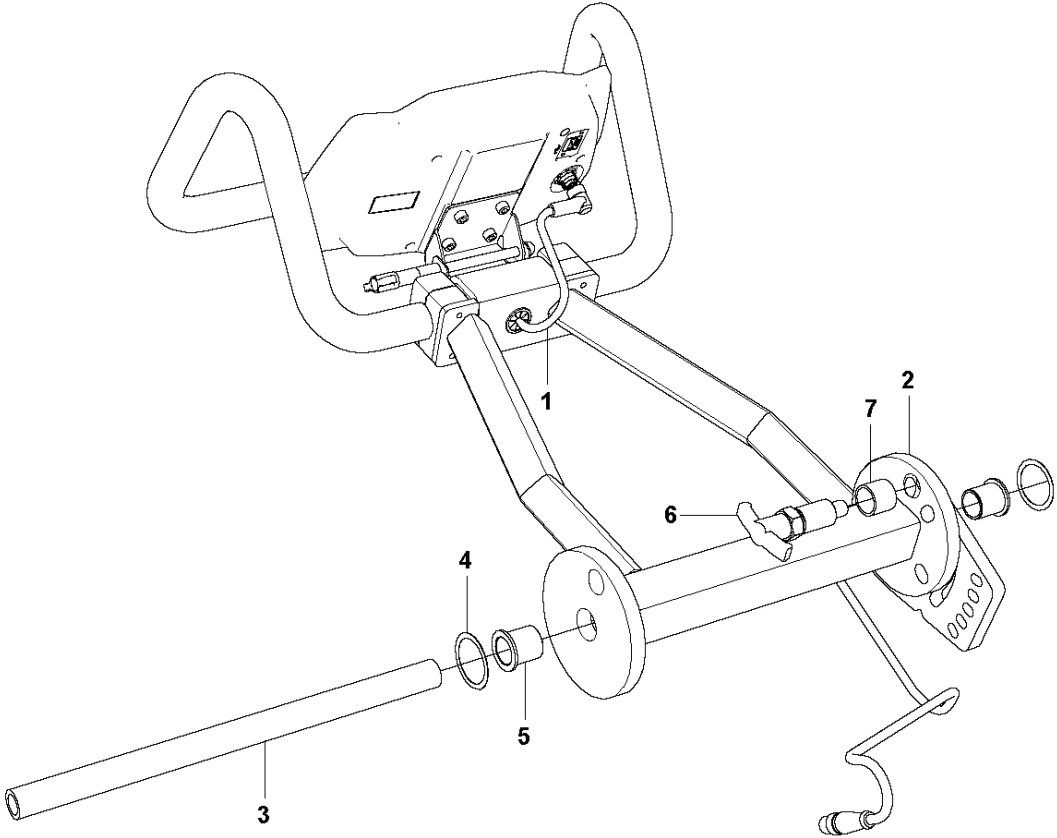

PULL HANDLE ASSY Duratig T5, 967863605, 967863601, 967863606, 967863602, 967863610, 967863609, 967863607, 967863603, 967863608, 967863604, 2019-01

B DURATIQ T5
PULL HANDLE ASSY

PULL HANDLE ASSY Duratiq T5, 967863605, 967863601, 967863606, 967863602, 967863610, 967863609, 967863607, 967863603, 967863608, 967863604, 2019-01

Ref	Part No	Description	Remark	QTY KIT
1	595 73 13-01	CABLE	HMI CABLE	1
2	595 76 37-01	ADJUSTMENT DISC	ADJUSTMENT PLATE T5	1
3	595 71 63-01	HANDLE	HANDLE SHAFT T5	1
4	595 66 20-01	SPRING	WAVE SPRING WASHER IØ33,5	2
5	593 48 61-01	BEARING	FLANGED BEARING 20x30x26	2
6	595 66 31-01	LEVER	LEVER INDEXING PLUNGER Ø12 M20	1
7	595 76 41-01	DISTANCE	7 DISTANCE SLEEVE	1