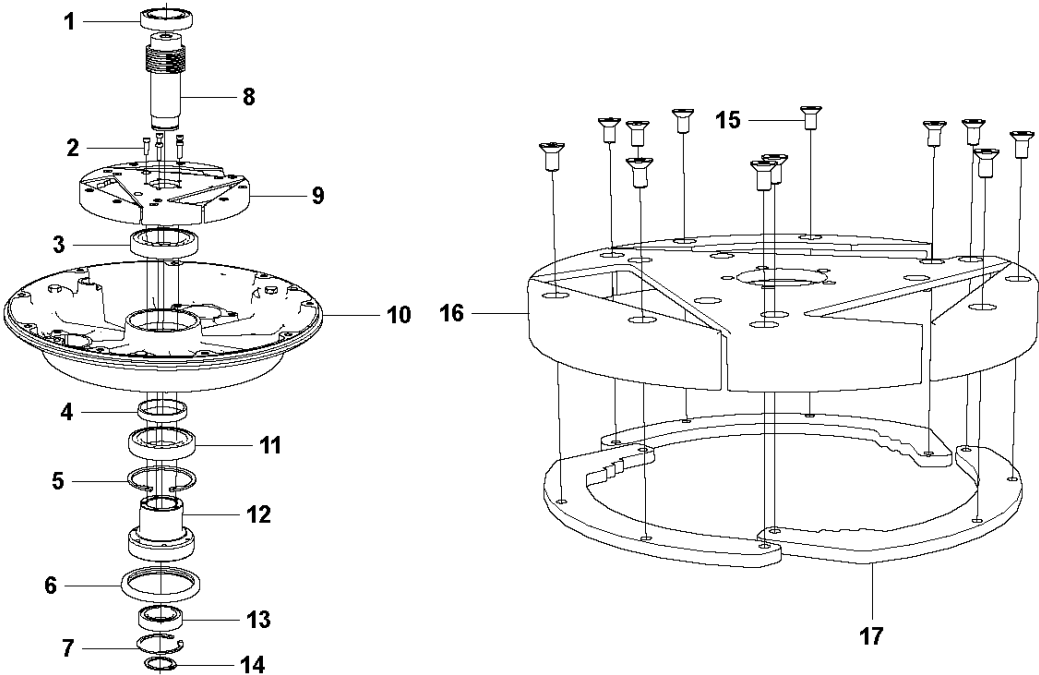

S DURATIQ T5
CENTER HUB ASSY

CENTER HUB ASSY Duratiq T5, 967863605, 967863601, 967863606, 967863602, 967863610, 967863609, 967863607, 967863603, 967863608, 967863604, 2019-01

Ref	Part No	Description	Remark	QTY KIT
1	595 66 62-01	BALL	BALL BEARING 6009	1
2	593 51 42-01	SCREW	SCREW M6X20	5
3	595 66 61-01	BALL	BALL BEARING 6013	1
4	595 76 30-01	SPACER	SPACER RING	1
5	593 50 30-01	CIRCLIP	CIRCLIP SGH 100	1
6	595 66 68-01	SHAFT	RADIAL SEAL100X120X10	1
7	593 51 32-01	CIRCLIP	CIRCLIP 68	1
8	510887	TBD	PULLEY CENTER	1
9	595 76 27-01	PULLEY	PULLEY SECONDARY	1
10	595 76 23-02	HOUSING	HOUSING T5 TOP	1
11	595 66 61-01	BALL	BALL BEARING 6013	1
12	595762901	TBD	CENTER HUB	1
13	595 66 63-01	BALL	BALL BEARING 6008	1
14	593 49 86-01	CIRCLIP	CIRCLIP EXTERNAL SGA 40	1
15	593 50 96-01	SCREW	SCREW M6X12	12
16	595 76 27-01	PULLEY	SECONDARY PULLEY 5	1
17	596 64 57-01	PLATE	LOCKING PLATE SEC. PULLEY	3