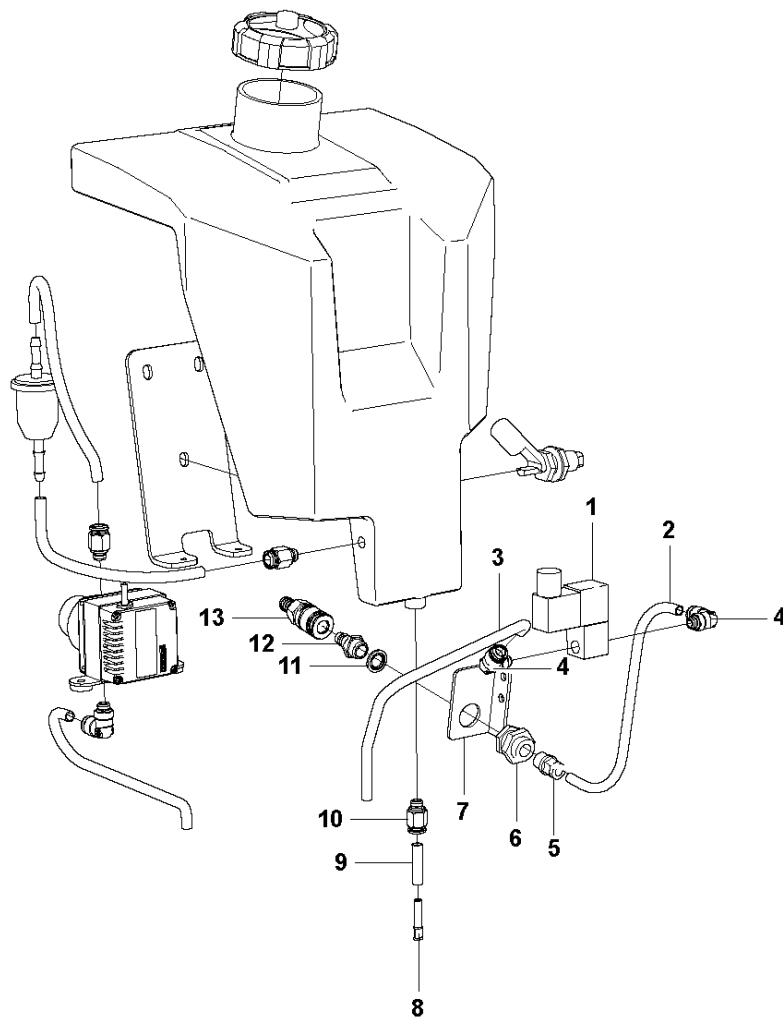

VALVES Duratig T5, 967863605, 967863601, 967863606, 967863602, 967863610, 967863609, 967863607, 967863603, 967863608, 967863604, 2019-01

J DURATIQ T5
VALVES

VALVES Duratq T5, 967863605, 967863601, 967863606, 967863602, 967863610, 967863609, 967863607, 967863603, 967863608, 967863604, 2019-01

Ref	Part No	Description	Remark	QTY KIT
1	593 49 10-01	VALVE	WATER VALVE 24VDC	1
2	593 48 87-01	HOSE	HOSE Ø8/6. 0.27m	1
3	593 48 87-01	HOSE	HOSE Ø8/6. 0.66m	1
4	593 48 84-01	CONNECTOR	CONNECTOR BLK ELBOW	2
5	593 48 89-01	CONNECTOR	CONNECTOR BLK STRAIGHT	1
6	593 48 88-01	CONNECTOR	CONNECTOR BULKHEAD	1
7	595 71 66-01	WATER CONNECTOR	WATER CONNECTION BRACKET	1
8	593 48 86-01	CONNECTOR	CONNECTOR RED PLUG Ø6	1
9	593 48 87-01	HOSE	HOSE Ø8/6. 0.12m	1
10	593 48 82-01	CONNECTOR	CONNECTOR RED STRAIGHT	1
11	595 66 18-01	SEAL	SEAL WASHER M12	1
12	593 48 91-01	CONNECTOR	CONNECTOR QUICK MALE	1
13	593 48 92-01	CONNECTOR	CONNECTOR QUICK FEMALE	1