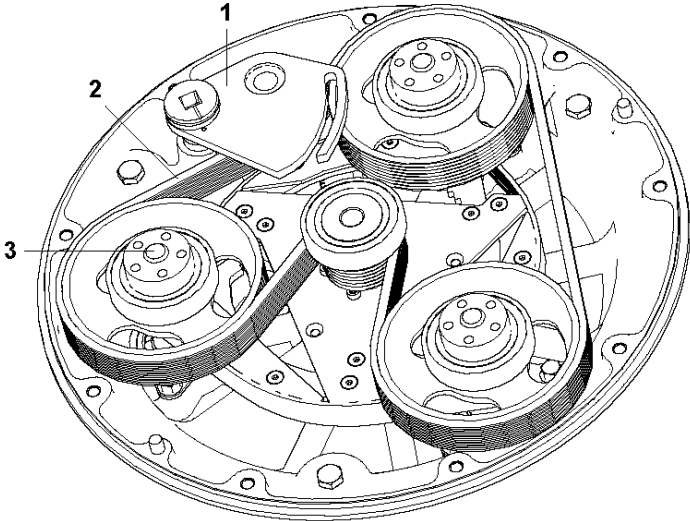

P DURATIQ T5
GRINDING HEAD INTERNAL & UPPER

GRINDING HEAD INTERNAL & UPPER

Duratiq T5, 967863605, 967863601, 967863606,

967863602, 967863610, 967863609, 967863607, 967863603, 967863608, 967863604, 2019-01

Ref	Part No	Description	Remark	QTY KIT
1	595 71 58-01	TENSIONER	TENSIONER T5 CMPL.	1
2	595 76 25-02	TENSIONER	BELT PRIMARY T5	1
3	595 71 60-01	SHAFT	GRINDING SHAFT T5 CMPL	3
4	595 66 56-01	BELT	BELT SECONDARY T5	1
5	595 68 32-01	PIN	PARALLEL PIN 10X26	2