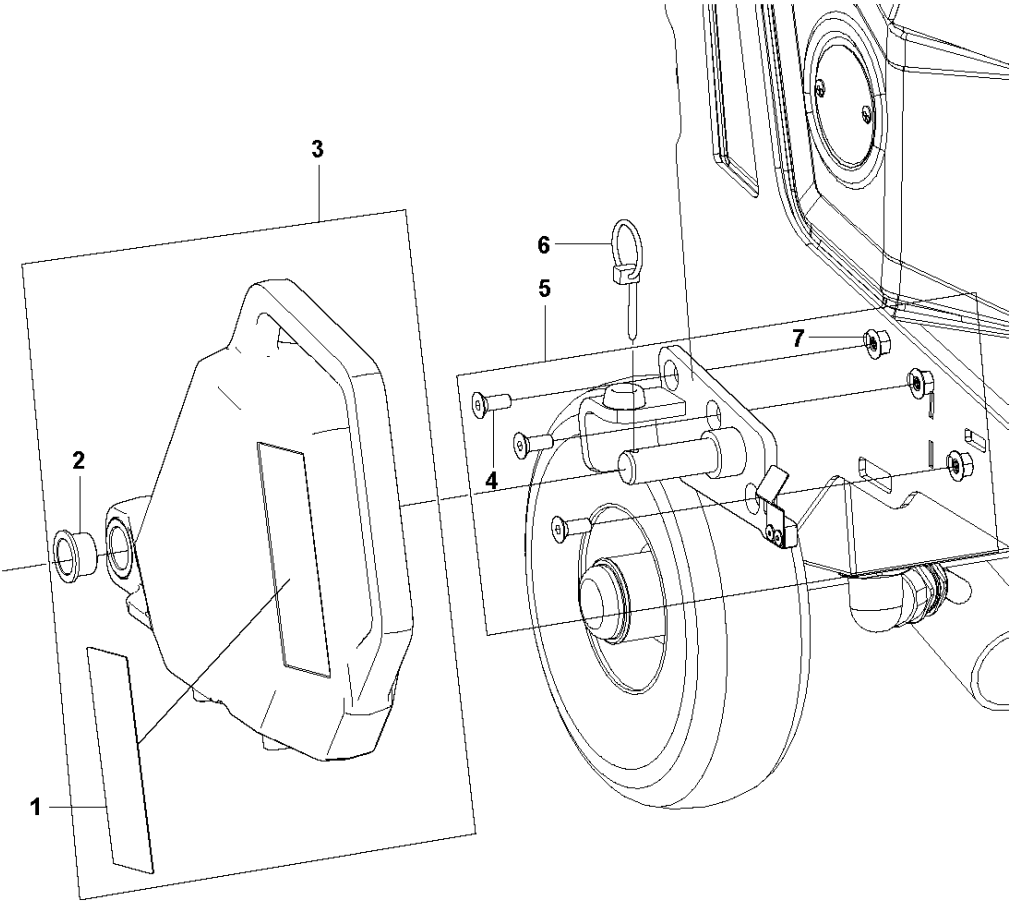

D DURATIQ T5
WEIGHT ASSY

WEIGHT ASSY Duratiq T5, 967863605, 967863601, 967863606, 967863602, 967863610, 967863609, 967863607, 967863603, 967863608, 967863604, 2019-01

Ref	Part No	Description	Remark	QTY KIT	
1	595 66 51-01	DECAL	DECAL DURATIQ LEFT T5	1	3
1	595 66 52-01	DECAL	DECAL DURATIQ RIGHT T5	1	3
2	595 66 32-01	BEARING	FLANGED BEARING 20x30x24	2	3
3	595 72 27-01	WEIGHT	WEIGHT ARM T5 COMPLETE	1	
4	593 50 49-01	SCREW	SCREW M8X20	3	5
5	595 72 23-01	WEIGHT	WEIGHT BRACKET T5	1	
6	595 66 33-01	LOCKING PIN	LOCKING PIN 4,5MM ZP	1	
7	593 50 49-01	SCREW	NUT M8	3	5