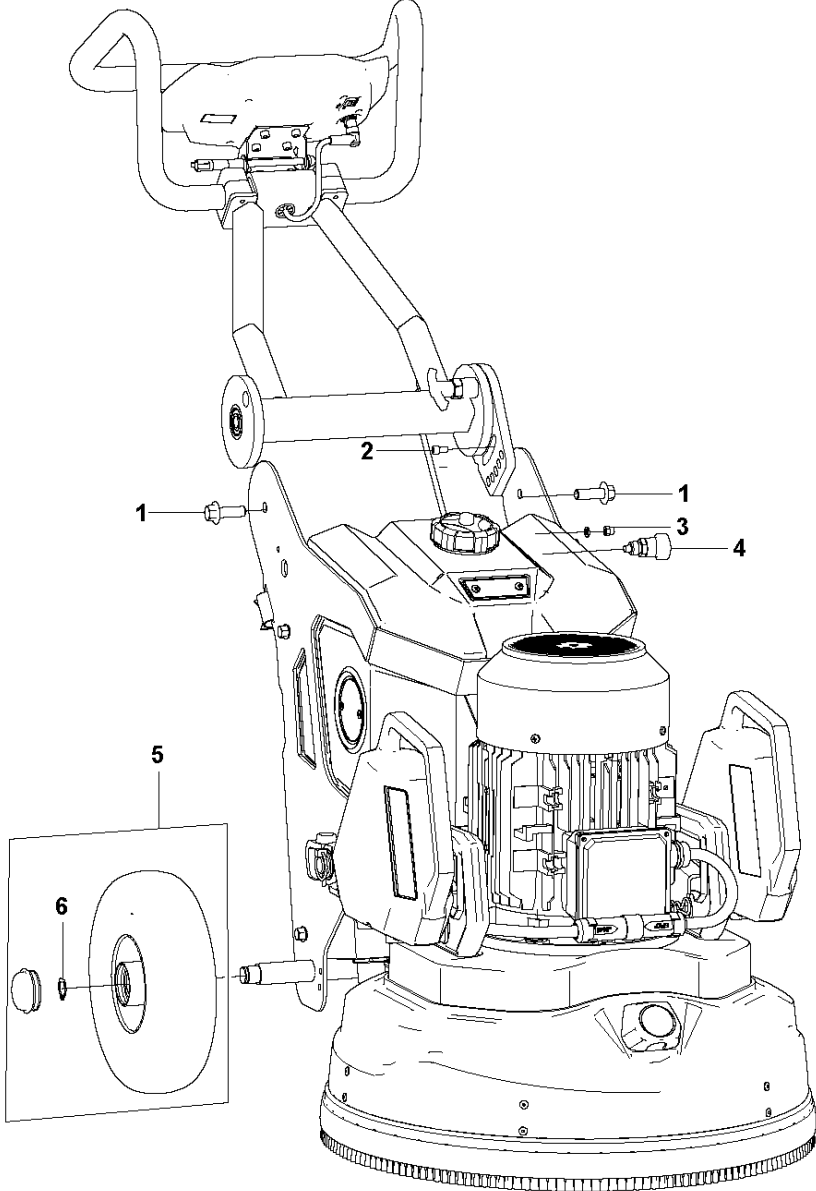

A DURATIQ T5
WHEELS & TIRES

WHEELS & TIRES Duratiq T5, 967863605, 967863601, 967863606, 967863602, 967863610, 967863609, 967863607, 967863603, 967863608, 967863604, 2019-01

Ref	Part No	Description	Remark	QTY	KIT
1	595 68 01-01	SCREW	SCREW M12x35	2	
2	593 49 73-01	SCREW	SCREW M6X12	1	
3	595 68 31-01	NUT	NUT M6	1	
3	593 49 60-01	WASHER	WASHER M6	1	
4	593 45 68-01	PISTON	LEVER INDEXING PLUNGER M16x1.5	1	
5	593 46 87-01	WHEEL	WHEEL HTC 500 GREY	2	
6	593 49 63-01	CIRCLIP	CIRCLIP EXTERNAL 20X1.2	1	5