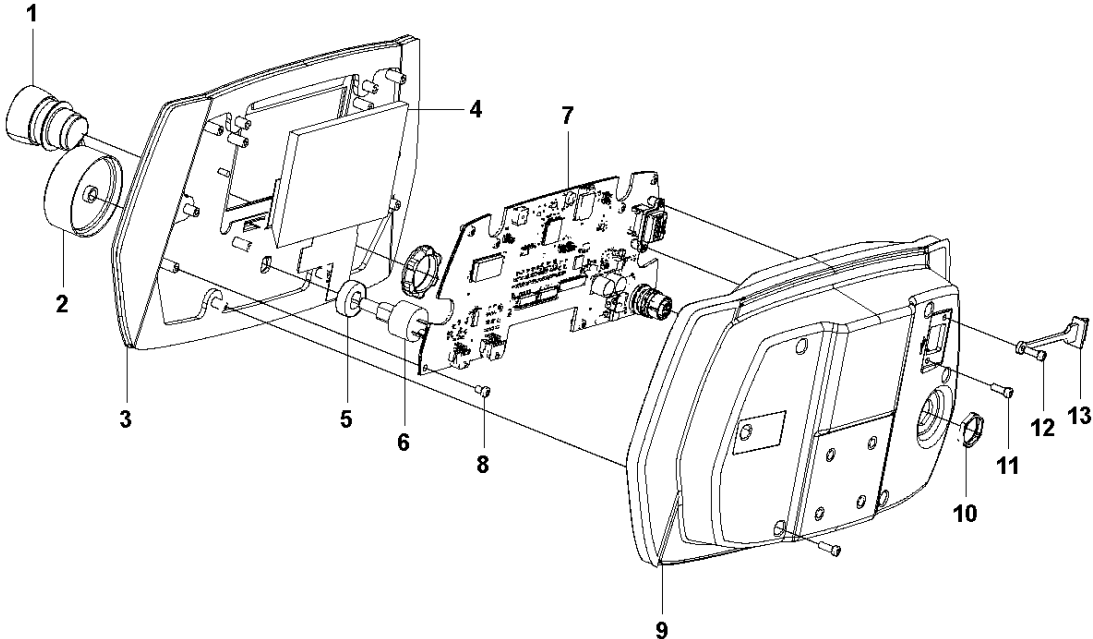

V DURATIQ T5
CONTROL PANEL

CONTROL PANEL Duratig T5, 967863605, 967863601, 967863606, 967863602, 967863610, 967863609, 967863607, 967863603, 967863608, 967863604, 2019-01

Ref	Part No	Description	Remark	QTY KIT
1	593 54 08-01	PUSH BUTTON	EMERGENCY STOP	1
2	593 49 18-01	KNOB	CONTROL PANEL KNOB	1
3	595 72 20-01	COVER	CONTROL PANEL FRONT	1
3	595 72 15-01	CONTROL PANEL	GASKET CONTROL PANEL	1
4	595 66 40-01	DISPLAY	DISPLAY	1
5	595 66 59-01	O-RING	O-RING	1
6	595 71 24-01	POTENTIOMETER	POTENTIOMETER	1
7	595 72 08-01	CONTROL PANEL	CONTROL PANEL CIRCUIT BOARD	1
8	595 68 16-01	SCREW	SCREW M3X6	8
9	595 75 82-01	CONTROL	CONTROL PANEL ENCLOSURE	1
10	595681801	TBD	NUT PG9 18X2.8	1
11	595 68 19-01	SCREW	SCREW 4-40X8 UNC	1
12	595 68 20-01	SCREW	SCREW 4-40X9.5 UNC	1
13	595 74 32-01	COVER	USB COVER	1