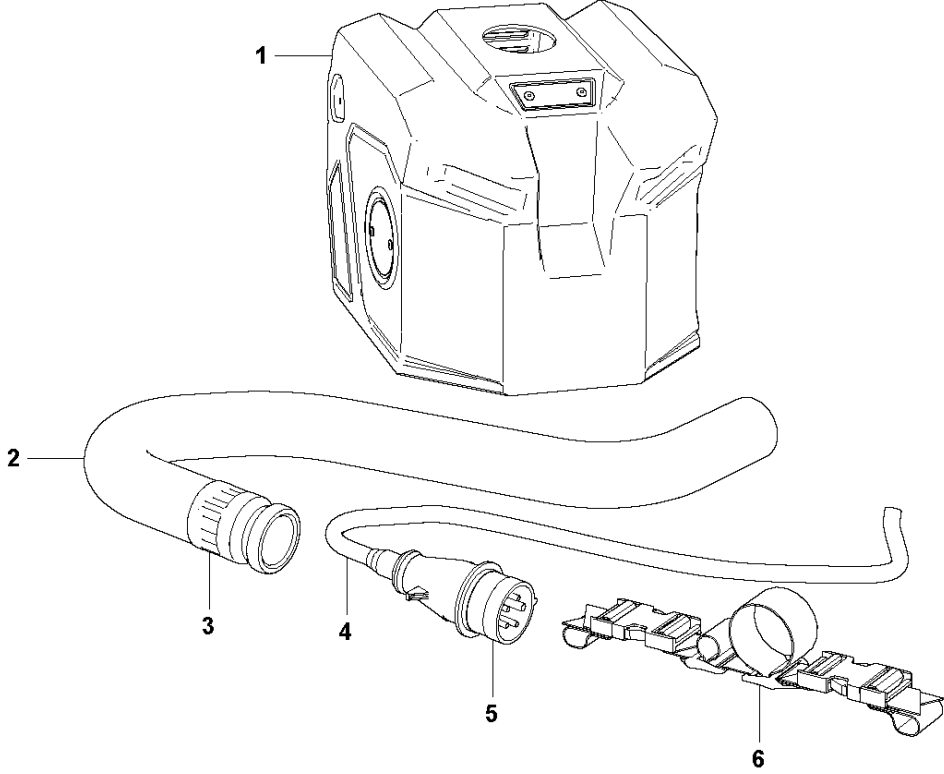

E DURATIQ T5
CONNECTING PARTS

CONNECTING PARTS Duratiq T5, 967863605, 967863601, 967863606, 967863602, 967863610, 967863609, 967863607, 967863603, 967863608, 967863604, 2019-01

Ref	Part No	Description	Remark	QTY KIT
1	595 72 18-01	COVER	MACHINE COVER T5 COMPLETE	1
2	593 47 85-01	HOSE	HOSE 2" PU ANTISTATIC BLACK 113. 0.8m	1
3	593 46 04-01	HOSE NIPPLE	CAMLOCK MALE 2"	1
4	595 73 11-01	CABLE	POWER CABLE 16A	1
4	595 73 12-01	CABLE	POWER CABLE 30A	1
5	595 74 78-01	PLUG	PLUG 20A 3P 1X200V	1
5	595 74 77-01	CONNECTOR	CONNECTOR 20A 3P 1X200V	1
5	593 55 76-01	PLUG	PLUG 30A 4P 1/3X200V	1
5	593 55 71-01	CONNECTOR	CONNECTOR 30A 4P 3X250V	1
5	593 58 47-01	PLUG	PLUG 20A 5P 3X400V	1
5	593 56 06-01	CONNECTOR	CONNECTOR 20A 5P 3X400V	1
5	593 58 46-01	PLUG	PLUG 20A 5P 3X480V	1
5	593 56 08-01	CONNECTOR	CONNECTOR 20A 5P 3X480V	1
6	593 53 67-01	SWITCH	HOSE GUIDE ASSEMBLY	1