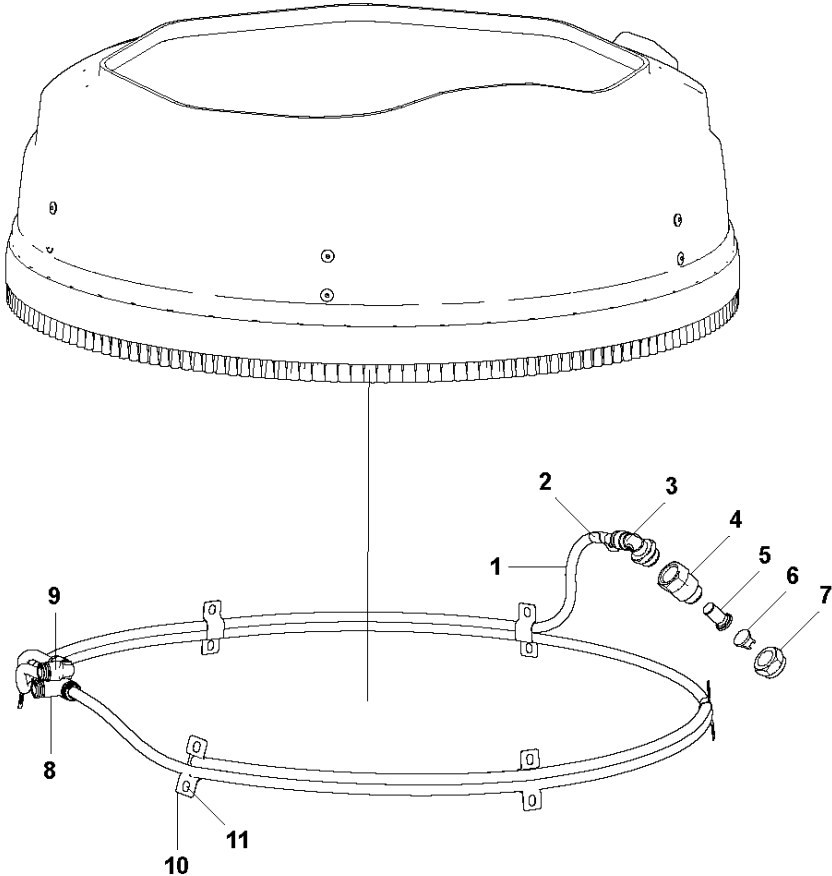

MIST SYSTEM Duratıq T5, 967863605, 967863601, 967863606, 967863602, 967863610, 967863609, 967863607, 967863603, 967863608, 967863604, 2019-01

N DURATIQ T5
MIST SYSTEM

MIST SYSTEM Duratig T5, 967863605, 967863601, 967863606, 967863602, 967863610, 967863609, 967863607, 967863603, 967863608, 967863604, 2019-01

Ref	Part No	Description	Remark	QTY KIT
1	595 72 31-01	HOSE	MIST HOSE	1
2	593 39 65-01	CABLE CLAMP	METAL TUBE CLAMP JR10	1
3	593 48 98-01	CONNECTOR	CONNECTOR RED ELBOW 8MM - 3/8M	1
4	593 61 73-01	EXTENSION JOINT	MIST EXTENSION	1
5	593 48 99-01	FILTER	MIST FILTER, 100 MESH	1
6	595 66 60-01	NOZZLE	MIST NOZZLE	1
7	593 49 01-01	NUT	MIST NUT G3/8 SS	1
8	593 48 95-01	CONNECTOR	CONNECTOR BLACK TEE 3 x 8MM	1
9	593 48 97-01	CONNECTOR	CONNECTOR RED ELBOW 8MM - 8MM	1
10	595 74 60-01	CLIP	CLIP 2XØ8MM	6
11	593 51 46-01	RIVET	BLIND RIVET 4.8X12	12