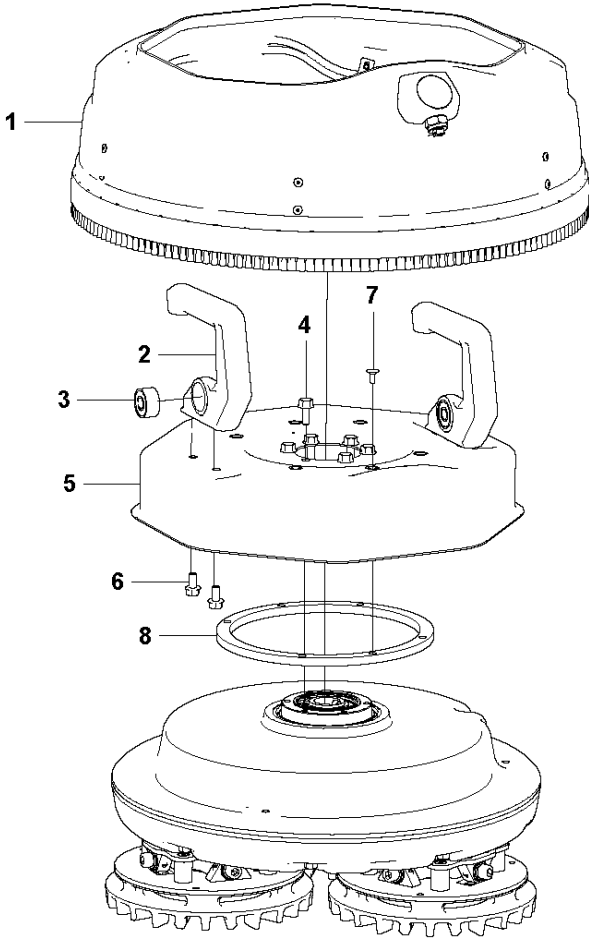

L DURATIQ T5
GRINDING COVER

GRINDING COVER Duratiq T5, 967863605, 967863601, 967863606, 967863602, 967863610, 967863609, 967863607, 967863603, 967863608, 967863604, 2019-01

Ref	Part No	Description	Remark	QTY KIT
1	595 72 30-01	COVER	GRINDING COVER T5 WATER CMPL.	1
1	595 72 32-01	COVER	GRINDING COVER T5 CMPL	1
2	595 72 24-01	HANDLE	HANDLE COMPL. INCL POS 3	2
3	596 64 55-01	BUSHING	BUSHING	2
4	593 51 35-01	SCREW	SCREW M8X20	6
5	595 72 25-01	COVER	GRINDING COVER GUIDE COMPL.	1
6	593 96 40-01	SCREW	SCREW M8X1	4
7	597 62 04-01	SCREW		1
8	597 60 42-01	RING		1