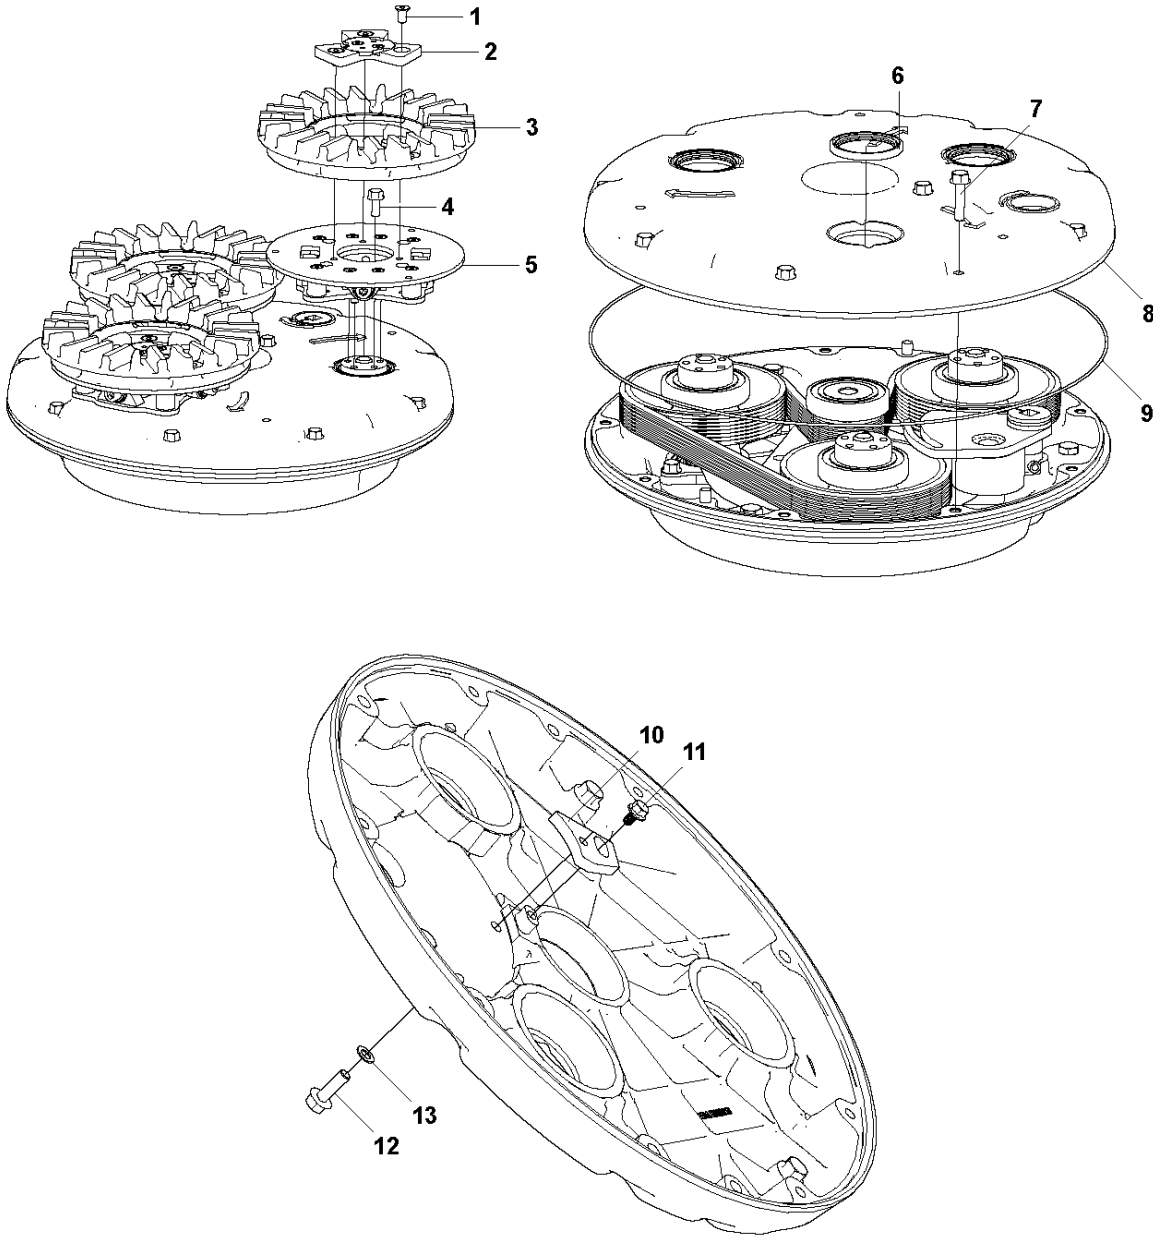

**DURATIQ T5
GRINDING HEAD LOWER**

GRINDING HEAD LOWER Duratiq T5, 967863605, 967863601, 967863606, 967863602, 967863610, 967863609, 967863607, 967863603, 967863608, 967863604, 2019-01

Ref	Part No	Description	Remark	QTY KIT
1	593 50 78-01	SCREW	SCREW M6X16	9
2	593 61 59-01	CROSS MEMBER	CROSS COMPLETE INCL. POS 1.	3
3	593 31 93-02	TOOL	TOOL HOLDER EZ AIRFLOW Ø230	3
3	593 31 91-03	TOOL	TOOL HOLDER EZ Ø230	3
4	593 51 35-01	SCREW	SCREW M8X20	15
5	510933	TBD	GRINDING HOLDER 230 T5	3
6	595 66 67-01	SHAFT	RADIAL SHAFT SEAL50X64X6	3
7	595 68 10-01	SCREW	SCREW M8X35	9
8	595 76 22-02	HOUSING	HOUSING T5 BOTTOM	1
9	595 66 70-01	O-RING	O-RING HOUSING 5	1
10	595763301	TBD	TENSIONER LOCKING PLATE	1
11	595 68 02-01	SCREW	SCREW M6X16	1
12	593 51 36-01	SCREW	SCREW M8X25	1
13	595 68 33-01	WASHER	WASHER COPPER M8	1