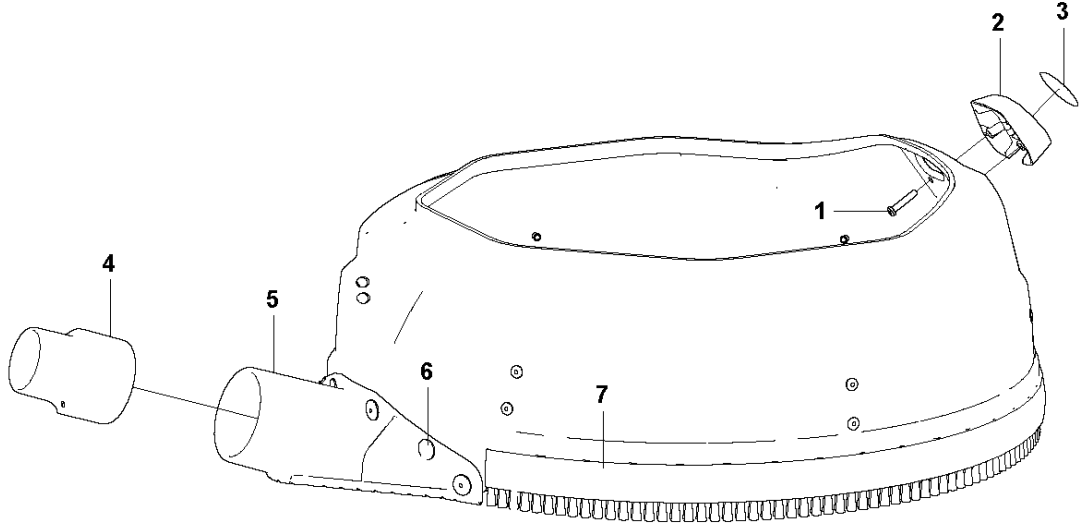

CONNECTING PARTS Duratiq T5, 967863605, 967863601, 967863606, 967863602, 967863610, 967863609, 967863607, 967863603, 967863608, 967863604, 2019-01

M DURATIQ T5
CONNECTING PARTS

CONNECTING PARTS Duratq T5, 967863605, 967863601, 967863606, 967863602, 967863610, 967863609, 967863607, 967863603, 967863608, 967863604, 2019-01

Ref	Part No	Description	Remark	QTY KIT
1	593 51 49-01	SCREW	SCREW 5.0X25	2
2	593 54 22-01	BRACKET	MIST BRACKET	1
3	593 49 31-01	DECAL	DECAL HTC LOGO Ø40	1
4	595 71 98-01	ADAPTER	VAC NOZZLE ADAPTOR	1
5	593 53 94-01	NOZZLE	VAC NOZZLE 3"	1
6	593 51 47-01	RIVET	BLIND RIVET 4.8X1BLACK	6
7	595 65 86-01	BRUSH	BRUSH STRIP1 1.5m	1