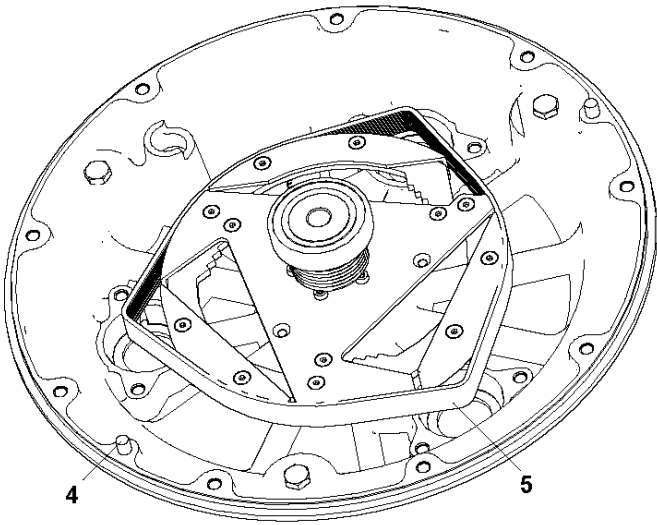

P DURATIQ T5
GRINDING HEAD INTERNAL & UPPER

GRINDING HEAD INTERNAL & UPPER

Duratiq T5, 967863605, 967863601, 967863606,

967863602, 967863610, 967863609, 967863607, 967863603, 967863608, 967863604, 2019-01

Ref	Part No	Description	Remark	QTY KIT
1	595 71 58-01	TENSIONER	TENSIONER T5 CMPL.	1
2	595 76 25-02	TENSIONER	BELT PRIMARY T5	1
3	595 71 60-01	SHAFT	GRINDING SHAFT T5 CMPL	3
4	595 66 56-01	BELT	BELT SECONDARY T5	1
5	595 68 32-01	PIN	PARALLEL PIN 10X26	2