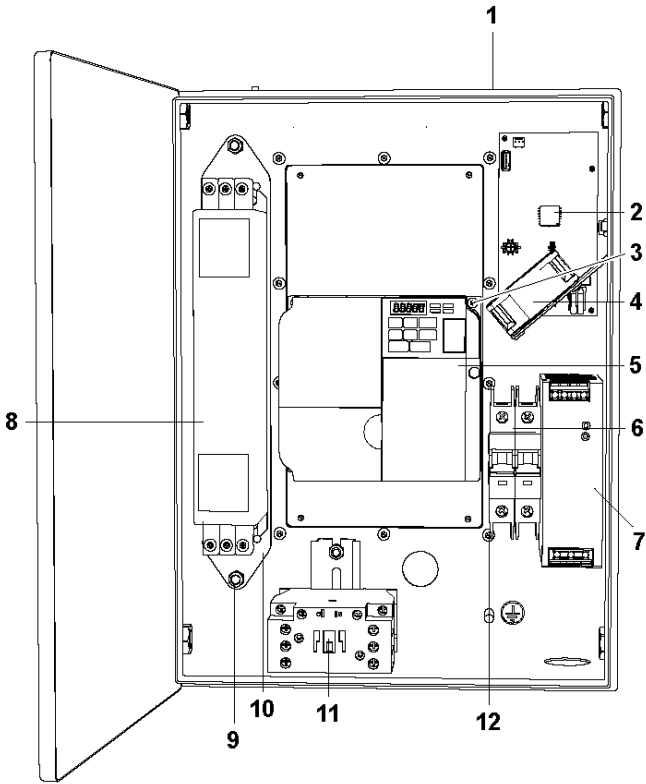

T DURATIQ T5
ELECTRICAL CABINET

ELECTRICAL CABINET Duratiq T5, 967863605, 967863601, 967863606, 967863602, 967863610, 967863609, 967863607, 967863603, 967863608, 967863604, 2019-01

Ref	Part No	Description	Remark	QTY KIT
1	595765101	TBD	ENCLOSURE	1
2	595720401	TBD	CIRCUIT BOARD SMALL	1
3	593 50 89-01	SCREW	SCREW M4X10	4
4	595 74 44-01	FAN	FAN 24VDC - 60x60x25	1
4	595 74 43-01	FAN	FAN MOUNT RUBBER	4
4	595 71 08-01	MOUNT	MOUNT PLATE 60MM FAN	1
4	593 50 00-01	LOCK NUT	LOCK NUT M6	2
5	595 74 71-01	FREQUENCY INVERTER	INVERTER 1X200V 2.2kW	1
5	595 74 72-01	FREQUENCY INVERTER	INVERTER 1/3x200V 4kW	1
5	595 74 73-01	FREQUENCY INVERTER	INVERTER 3X400V 4kW	1
5	595 74 73-01	FREQUENCY INVERTER	INVERTER 3X480V 4kW	1
6	593 56 01-01	CIRCUIT BREAKER	CIRCUIT BREAKER 2-P 5A	1
7	595 74 74-01	POWER SUPPLY	POWER SUPPLY 24VDC 5A	1
8	595 74 76-01	FILTER	EMC-FILTER 1X200V 2.2kW 16A	1
8	561091	TBD	EMC-FILTER 1X200V 4kW 30A	1
8	593 55 99-01	FILTER	EMC-FILTER 3X200V 4kW 30A	1
8	595 74 75-01	FILTER	EMC-FILTER 3X400V 4kW 16A	1
8	595 74 75-01	FILTER	EMC-FILTER 3X480V 4kW 16A	1
9	593 50 00-01	LOCK NUT	LOCK NUT M6	2
10	595 72 22-01	MOUNT	MOUNT EMC-FILTER 16-30A	1
11	593 55 93-01	CONTACTOR	CONTACTOR 18A 24VDC	1
11	593 55 94-01	CONTACTOR	CONTACTOR 30A 24VDC	1
12	595 68 22-01	SCREW	SCREW M5X10	10