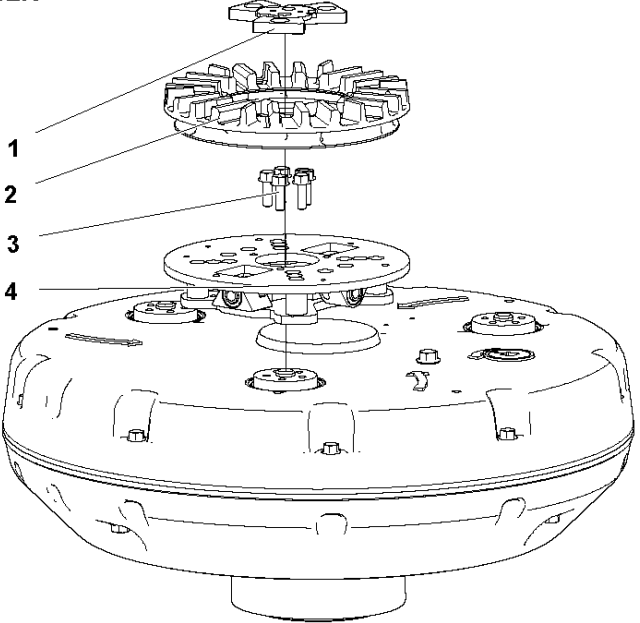

**O DURATIQ X6
GRINDING HEAD LOWER**

GRINDING HEAD LOWER DURATIQ X6, 967839208, 967839201, 967839202, 967839207,
967839203, 967839204, 967839205, 967839206, 2018-12

Ref	Part No	Description	Remark	QTY KIT
1	593 61 59-01	CROSS MEMBER	CROSS COMPLETE	4
2	593 31 93-02	TOOL	TOOL HOLDER EZ AIRFLOW Ø230MM	4
3	593 51 36-01	SCREW	SCREW M8X 25	24
4	593 54 00-01	HOLDER	GRIND HOLDER COMPLETE Ø230MM	4
5	593 48 72-01	RADIAL SEAL	RADIAL SEAL 60X75X8	4
6	593 51 37-01	SCREW	SCREW M8X45	8
7	595761101	TBD	HOUSING T6 BOTTOM	1
8	593 48 71-01	O-RING	O-RING HOUSING 6	1
9	593 96 40-01	SCREW	SCREW M6SF M8X16	1
10	593 53 81-01	TENSIONER	PRE TENSION PLATE	1
11	593 96 42-01	WASHER	WASHER COPPER 10X20X1	1
12	593 96 41-01	SCREW	SCREW M10X30	1