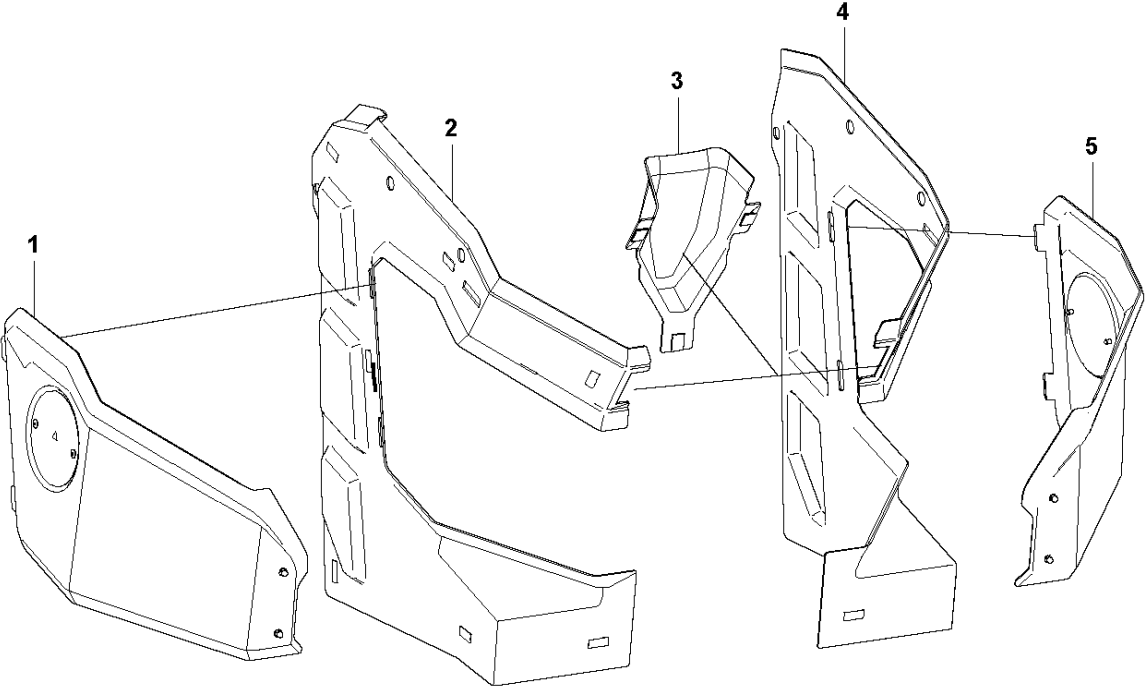

J DURATIQ X6
PLASTICS

PLASTICS DURATIQ X6, 967839208, 967839201, 967839202, 967839207, 967839203, 967839204, 967839205, 967839206, 2018-12

Ref	Part No	Description	Remark	QTY KIT
1	595 53 16-01	COVER	SIDE COVER RIGHT	1
2	595713401	TBD	MACHINE COVER SIDE RIGHT	1
3	595713501	TBD	MACHINE COVER CENTER	1