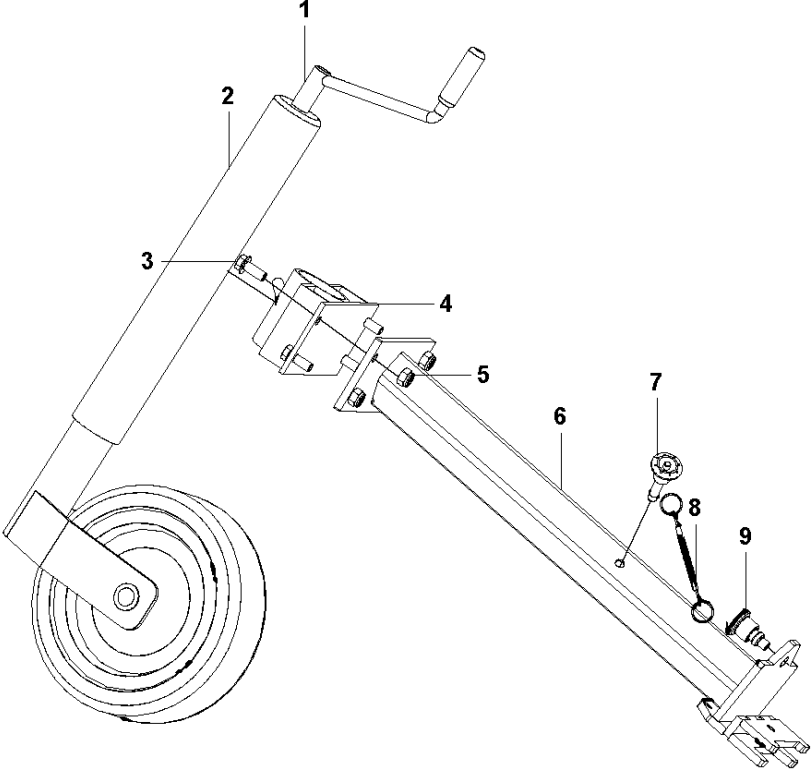

SUPPORT WHEEL DURATIQ X6, 967839208, 967839201, 967839202, 967839207, 967839203, 967839204, 967839205, 967839206, 2018-12

Z DURATIQ X6
SUPPORT WHEEL

SUPPORT WHEEL DURATIQ X6, 967839208, 967839201, 967839202, 967839207, 967839203, 967839204, 967839205, 967839206, 2018-12

Ref	Part No	Description	Remark	QTY KIT
1	593 47 00-01	SUPPORT WHEEL	SUPPORT WHEEL	1
2	593 54 24-01	SUPPORT WHEEL	SUPPORT WHEEL Cmpl.	1
3	593 51 38-01	SCREW	SCREW M10x25	4
4	593 47 01-01	WHEEL BRACKET	SUPPORT WHEEL BRACKET	1
5	593 49 58-01	LOCK NUT	NUT M8	4
6	593 54 23-01	BASE	SUPPORT WHEEL BASE	1
7	593 49 23-01	BOLT	SNAP BOLT Ø10	1
8	593 49 22-01	WIRE	WIRE FOR SNAP BOLT	1
9	593 49 36-01	PISTON	INDEXING PLUNGER Ø10 M16x1.5	1