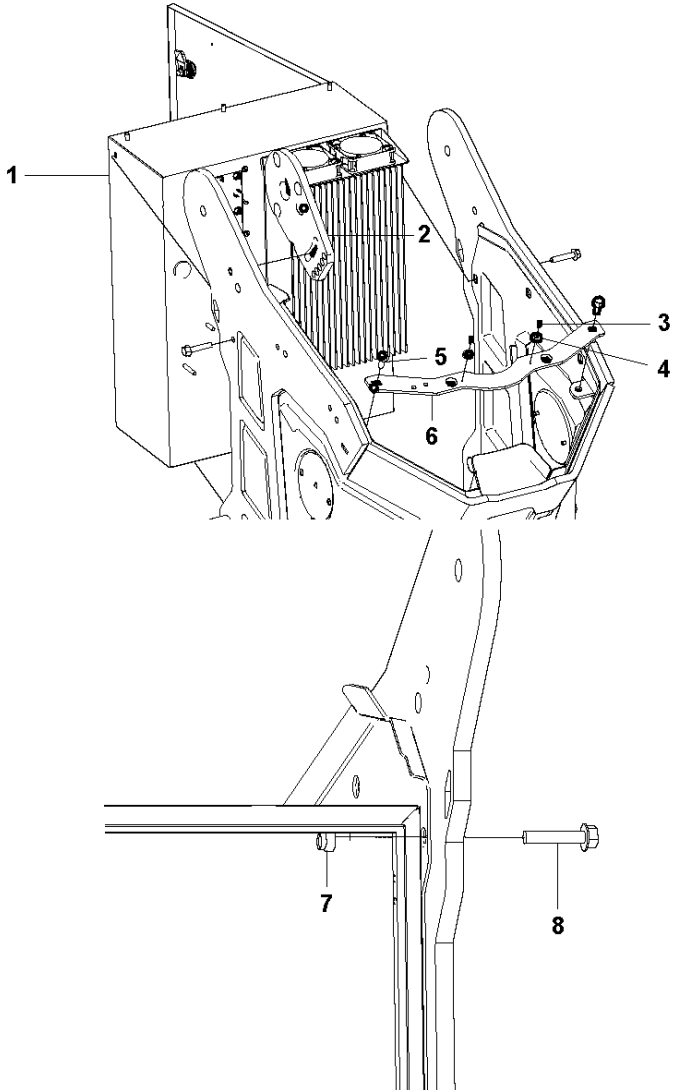

**DURATIQ X6
POWER UNIT ASSY**

POWER UNIT DURATIQ X6, 967839208, 967839201, 967839202, 967839207, 967839203,
967839204, 967839205, 967839206, 2018-12

Ref	Part No	Description	Remark	QTY KIT
1	595 77 15-02	POWER UNIT	POWER UNIT 1X200V 6KW	1
1	595 77 16-02	POWER UNIT	POWER UNIT 3X200V 7.5KW	1
1	595771701	TBD	POWER UNIT 3X400V 7.5KW	1
2	595 75 61-01	HANDLE	HANDLE ADJUSTMENT PLATE	1
3	595680501	TBD	SCREW M3X8	2
4	593 49 17-01	MAGNET	MAGNET Ø16X4.5	2
5	593 51 35-01	SCREW	SCREW M8X20	4
6	595759001	TBD	LOCKING PLATE	1
7	593 49 98-01	LOCK NUT	NUT M8	2
8	593 51 37-01	SCREW	SCREW M8X40	2