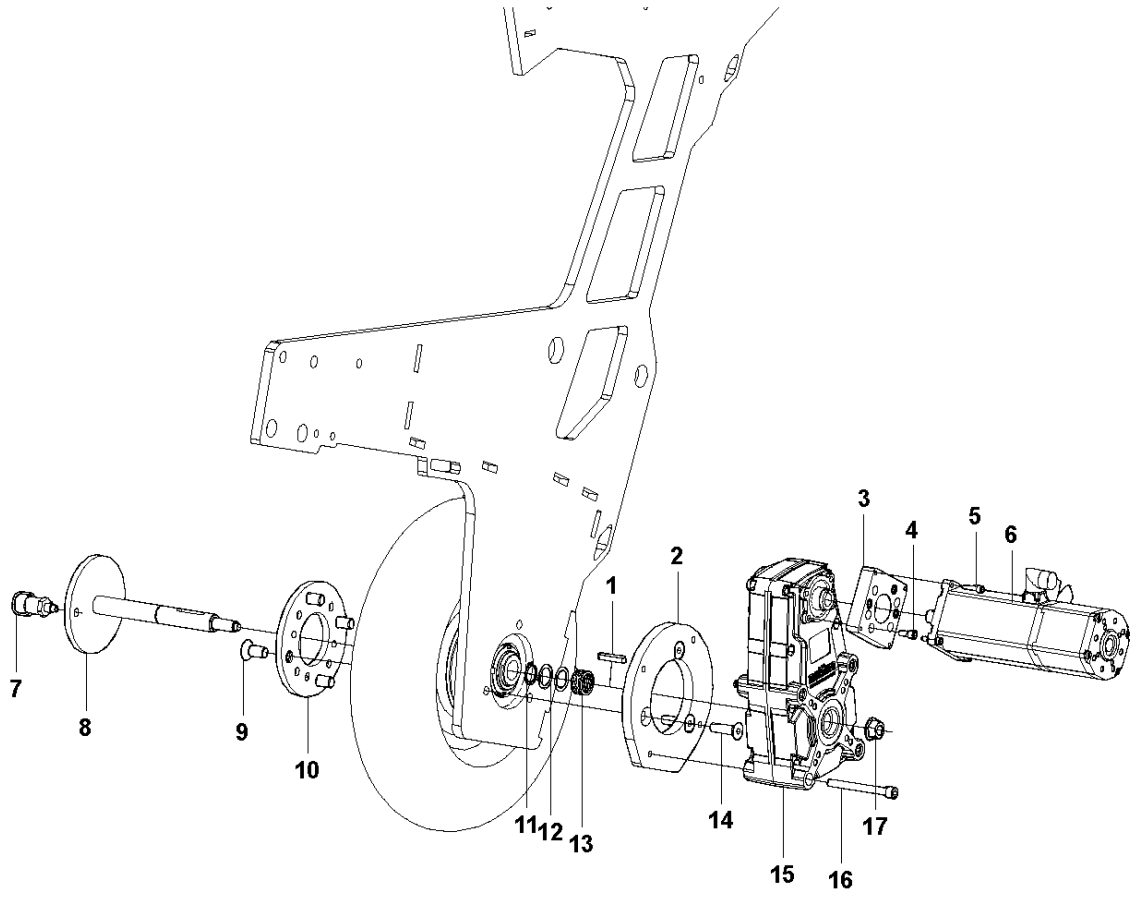

DRIVE MOTOR ASSY DURATIQ X6, 967839208, 967839201, 967839202, 967839207, 967839203, 967839204, 967839205, 967839206, 2018-12

AA DURATIQ X6
DRIVE MOTOR ASSY

DRIVE MOTOR ASSY DURATIQ X6, 967839208, 967839201, 967839202, 967839207, 967839203, 967839204, 967839205, 967839206, 2018-12

Ref	Part No	Description	Remark	QTY KIT
1	593 49 07-01	KEY	KEY 6X6X36	1
2	593 53 72-01	SPACER	GEAR SPACER	1
3	593 54 03-01	ADAPTER	DRIVE ADAPTER	1
4	593 50 80-01	SCREW	SCREW M6X14	4
5	593 50 38-01	SCREW	SCREW M5X20	4
6	593 58 24-01	DRIVE MOTOR	DRIVE MOTOR RIGHT	1
6	593 49 11-01	DRIVE MOTOR	DRIVE MOTOR LEFT	1
7	593 61 87-01	PISTON	INDEXING PLUNGER M10X1	1
8	593 53 70-01	DRIVE SHAFT ASSY	DRIVE SHAFT ASSY.	1
9	595 68 04-01	SCREW	SCREW M12X25	4
10	593 53 71-01	SPACER	LOCKING SPACER	1
11	593 49 63-01	CIRCLIP	CIRCLIP SGA20X1.2	1
12	593 51 44-01	RING	SHIM RING 20X28X0.3	2
13	593 49 08-01	SPRING	WAVE SPRING	1
14	593 51 40-01	SCREW	SCREW M10X35	3
15	593 49 12-01	GEARBOX	DRIVE GEARBOX	1
16	595672301	TBD	SCREW M8X80	4
17	593 51 39-01	LOCK NUT	NUT M12	1