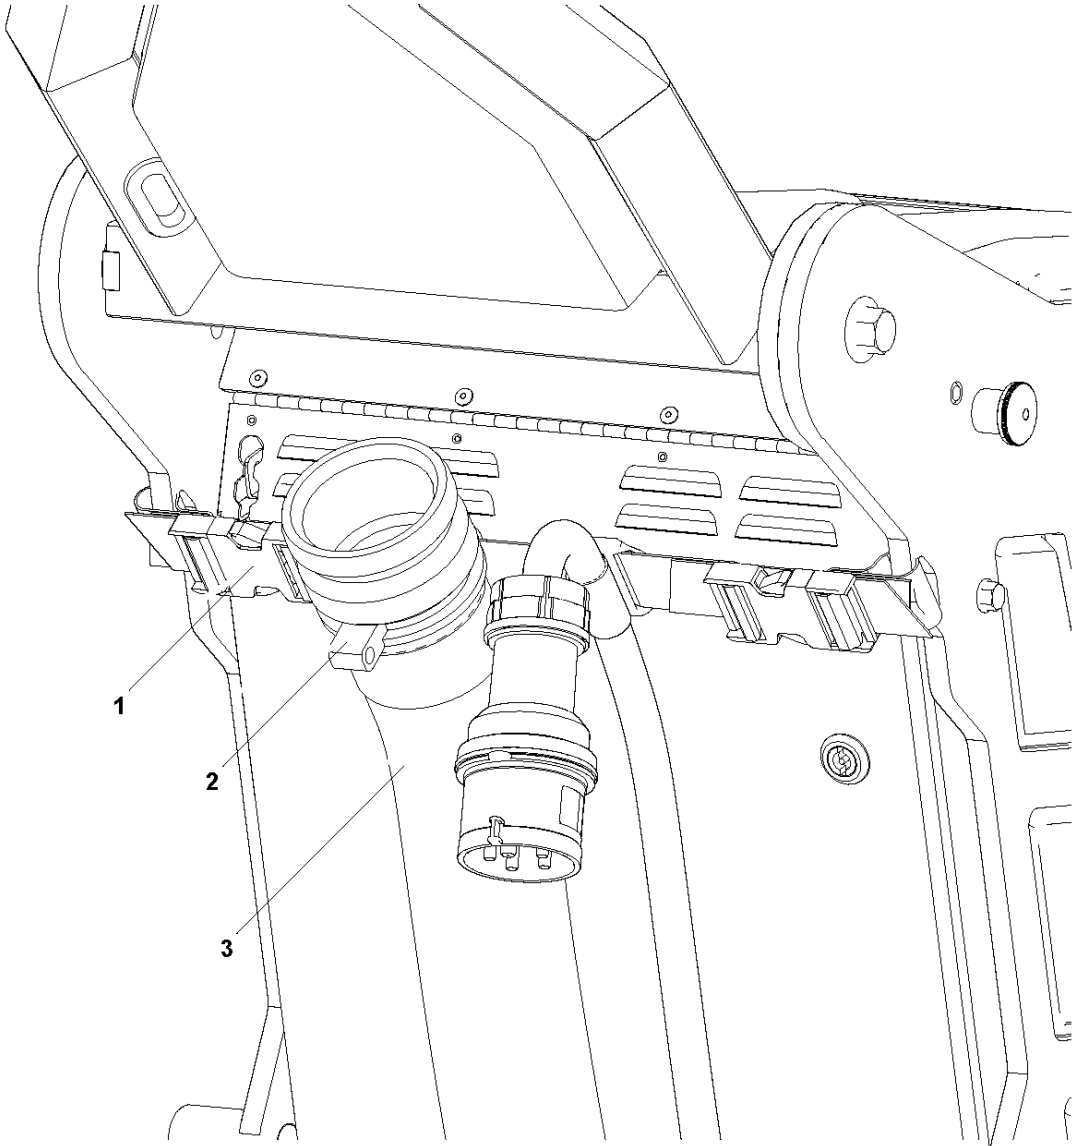

L DURATIQ X6
CAMLOCK

CAMLOCK DURATIQ X6, 967839208, 967839201, 967839202, 967839207, 967839203, 967839204, 967839205, 967839206, 2018-12

Ref	Part No	Description	Remark	QTY KIT
1	593 53 67-01	SWITCH	HOSE GUIDE ASSEMBLY	1
2	593 45 76-01	HOSE COUPLING	CAMLOCK MALE 3" HOSE SHANK	1
3	593 47 87-01	HOSE	HOSE 3" PU ANTI-STATIC BLACK . 1.15M	1