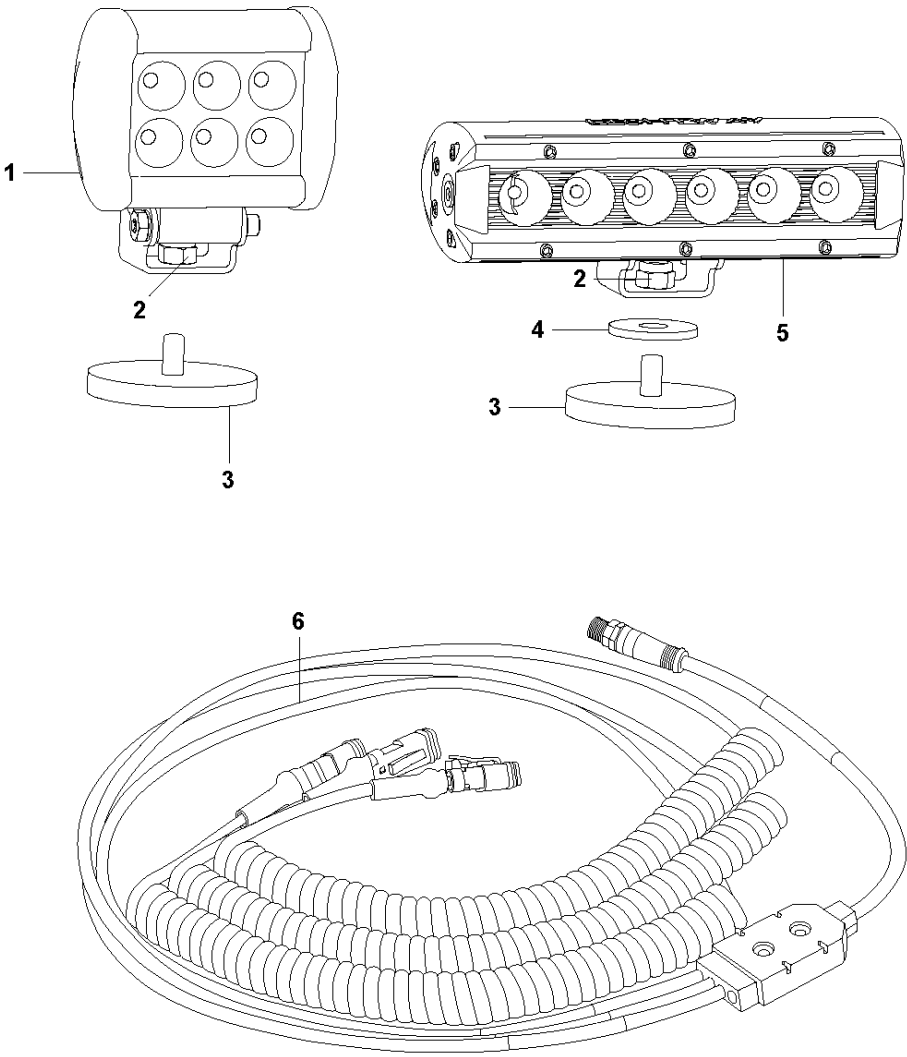

LIGHT KIT DURATIQ X6, 967839208, 967839201, 967839202, 967839207, 967839203, 967839204, 967839205, 967839206, 2018-12

AE DURATIQ X6
LIGHT KIT

LIGHT KIT DURATIQ X6, 967839208, 967839201, 967839202, 967839207, 967839203, 967839204, 967839205, 967839206, 2018-12

Ref	Part No	Description	Remark	QTY KIT
1	593 54 06-01	LIGHT	LIGHT FRONT W. MOUNT	1
2	593 49 98-01	LOCK NUT	LOCK NUT M8 ZP DIN 985	1
3	595 75 07-01	MAGNET	MAGNET Ø66 RUBBER COVER	1
4	593 49 62-01	WASHER	WASHER M8 8.4X26X5 ZP	1
5	593 54 05-01	LIGHT	LIGHT REAR W. MOUNT	1
6	593 54 95-01	CABLE	CABLE LIGHT KIT	1