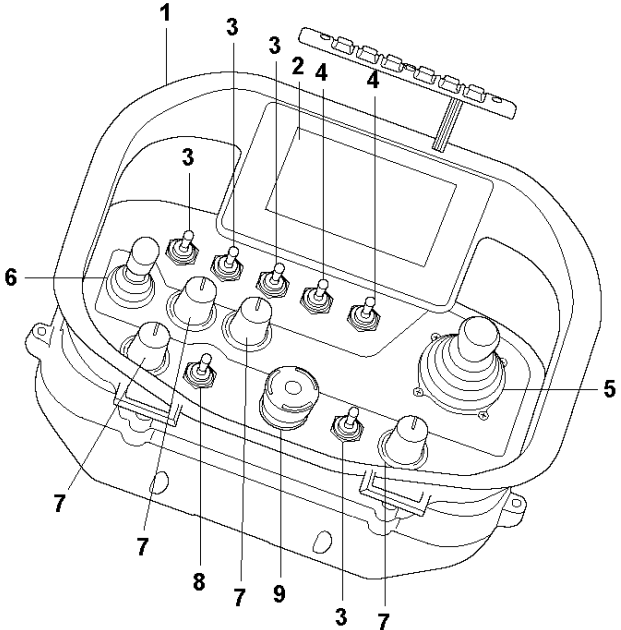

AC DURATIQ X6
REMOTE CONTROL

REMOTE CONTROL DURATIQ X6, 967839208, 967839201, 967839202, 967839207, 967839203, 967839204, 967839205, 967839206, 2018-12

Ref	Part No	Description	Remark	QTY KIT
1	595742901	TBD	KEYPAD DISPLAY	1
2	593 55 81-01	DISPLAY	DISPLAY 4.3"	1
3	595742201	TBD	TOGGLE SWITCH 1POL ON-ON	4
4	595742301	TBD	TOGGLE SWITCH 1POL ON-(ON)	2
5	595741801	TBD	JOYSTICK CMPL. INCL. SCREWS	1
5	595742001	TBD	JOYSTICK BELLOWS	1
6	593 55 82-01	TOGGLE SWITCH	TOGGLE SWITCH 2POL ON-OFF-ON	1
6	593 55 84-01	SWITCH	TOGGLE SWITCH BELLOWS	1
7	595741901	TBD	POTENTIOMETER CMPL.	4
8	593 55 83-01	TOGGLE SWITCH	TOGGLE SWITCH 1POL ON-OFF-ON	1
9	595742401	TBD	STOP PUSH BUTTON	1
10	595 74 25-01	BUTTON	USH BUTTON SWITCH	1
11	595 74 17-01	KEY	S-KEY CMPL. TRANSMITTER / RECEIVER	1
12	593 74 02-01	CONNECTOR	S-KEY SOCKET	1
13	595743401	TBD	CABLE CONTROL SOCKET	1
3,4,8	595742101	TBD	TOGGLE SWITCH RUBBER BELLOWS	7