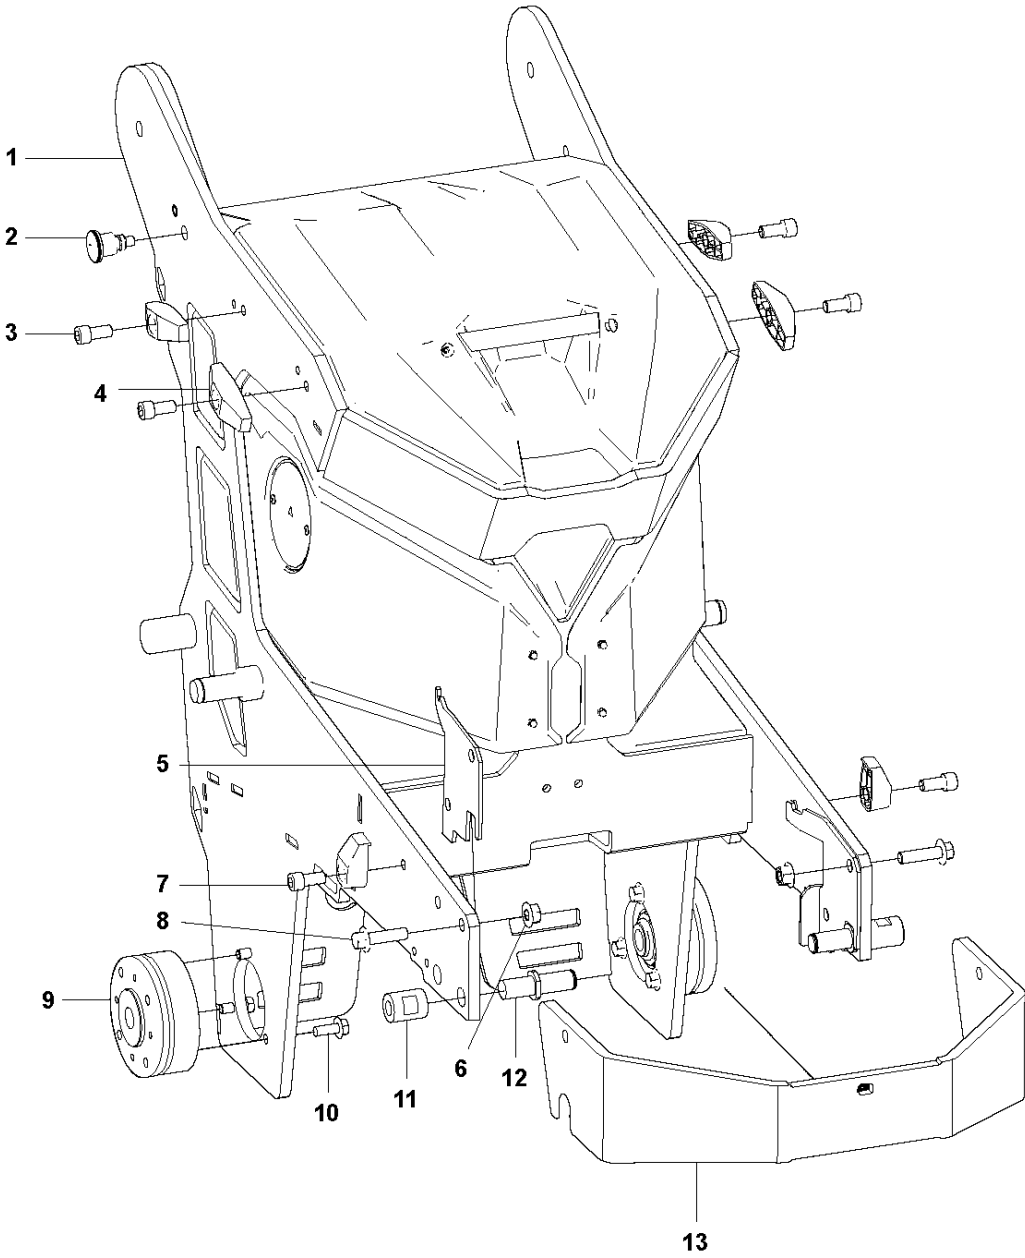

G DURATIQ X6
CHASSIS FRAME

CHASSIS / FRAME DURATIQ X6, 967839208, 967839201, 967839202, 967839207, 967839203, 967839204, 967839205, 967839206, 2018-12

Ref	Part No	Description	Remark	QTY KIT
1	595757901	TBD	CHASSIS FRAME	1
2	593 48 65-01	PISTON	INDEX PLUNGER M16XØ10	1
3	593 50 36-01	SCREW	SCREW M12X20	6
4	593 53 85-01	COUNTERWEIGHT	WEIGHT FIXING BLOCK	4
5	593 53 88-01	ANGLE LIMITER	ANGLE LIMIT RIGHT	1
5	593 53 87-01	ANGLE LIMITER	ANGLE LIMIT LEFT	1
6	593 51 39-01	LOCK NUT	NUT M12	2
7	593 53 86-01	COUNTERWEIGHT	WEIGHT FIXING BLOCK FRONT	2
8	593 63 04-01	SCREW	SCREW M12X45	2
9	595 71 10-01	HUB	HUB ASSEMBLY	2
10	593 51 38-01	SCREW	SCREW M10X25	6
11	593 53 84-01	NUT	NUT GRINDING HEAD SUSPENSION	2
12	593 53 83-01	AXLE	AXLE GRINDING HEAD SUSPENSION	2
13	593 53 82-01	CHASSIS	CHASSIS FRONT BOW	1