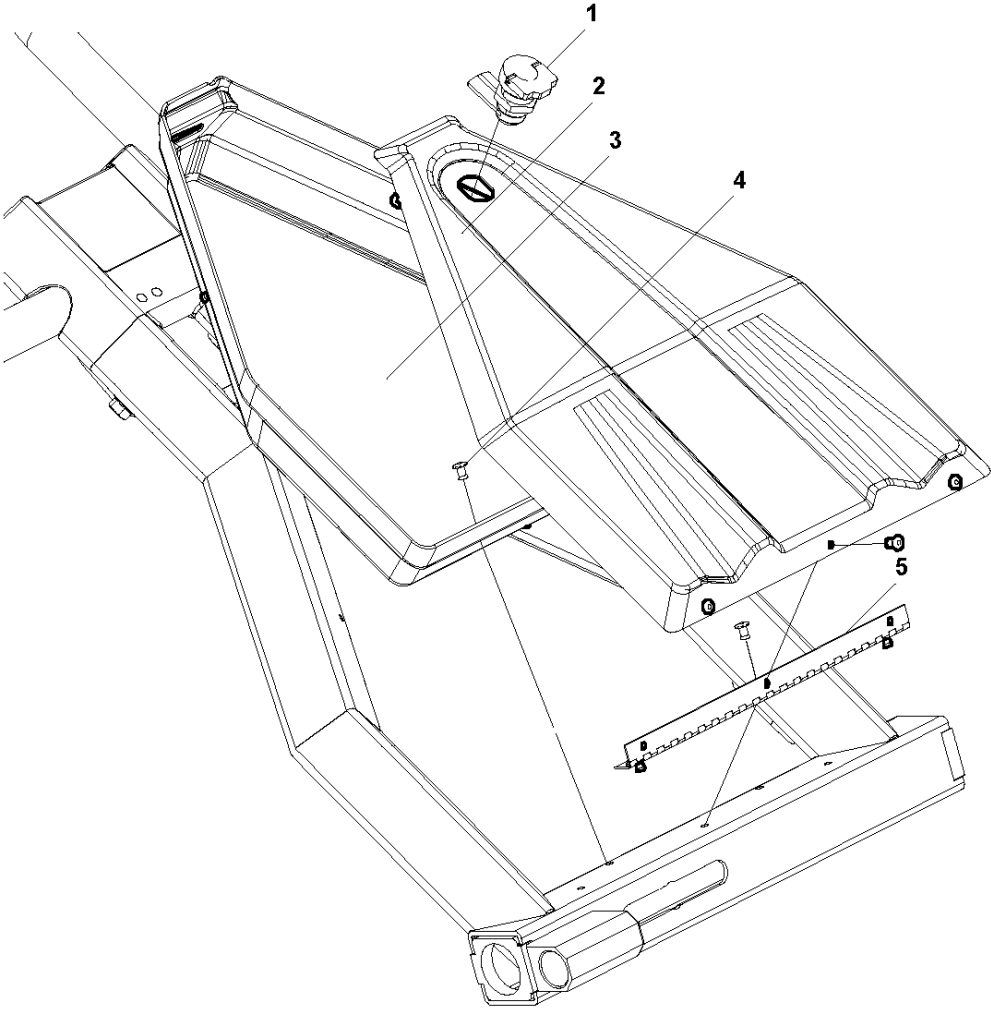

E DURATIQ X6
PLASTICS

PLASTICS DURATIQ X6, 967839208, 967839201, 967839202, 967839207, 967839203, 967839204, 967839205, 967839206, 2018-12

Ref	Part No	Description	Remark	QTY KIT
1	595660401	TBD	GLOVE COVER LOCK	1
2	595 75 97-01	GLOVE	GLOVE COVER UPPER	1
3	595 75 96-01	GLOVE	GLOVE COVER LOWER	1
4	593 51 46-01	RIVET	POP RIVET 4.8	10
5	595 71 27-01	GLOVE	GLOVE COVER HINGE	1