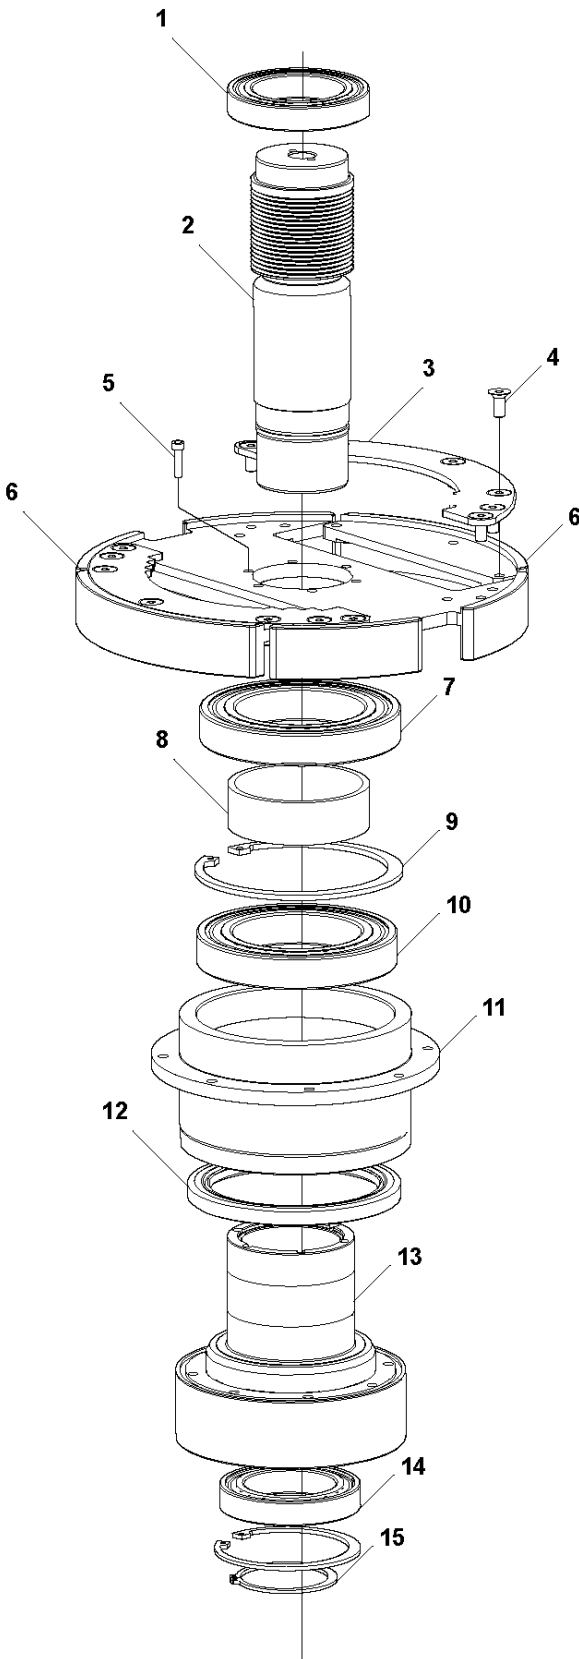

CENTER HUB ASSY DURATIQ X6, 967839208, 967839201, 967839202, 967839207, 967839203, 967839204, 967839205, 967839206, 2018-12

S DURATIQ X6
CENTER HUB ASSY

CENTER HUB ASSY DURATIQ X6, 967839208, 967839201, 967839202, 967839207, 967839203, 967839204, 967839205, 967839206, 2018-12

Ref	Part No	Description	Remark	QTY KIT
1	593 49 26-01	BALL BEARING	BALL BEARING 6013-2Z C3	1
2	595760101	TBD	PULLEY CENTER Ø75	1
3	593 51 42-01	SCREW	SCREW M6X20	6
4	593 50 49-01	SCREW	SCREW M8X20	14
5	595709601	TBD	LOCKING PLATE SEC. PULLEY	2
6	595757201	TBD	SECONDARY PULLEY INCL. POS 4 & 5	1
7	593 62 99-01	BALL BEARING	BALL BEARING 6018- 2RS1	2
8	595713101	TBD	SPACER RING	1
9	595679801	TBD	CIRCLIP SGH 140X4	1
10	595713001	TBD	CENTER HUB OUTER	1
11	593 48 70-01	RADIAL SEAL	RADIAL SEAL 120X150X12	1
12	593 54 29-01	HUB	CENTER HUB INNER	1
13	593 49 26-01	BALL BEARING	BALL BEARING 6013-2Z C3	1
14	593 50 30-01	CIRCLIP	CIRCLIP SGH 100X3	1
15	593 50 29-01	CIRCLIP	CIRCLIP SGA 65X2.5	1