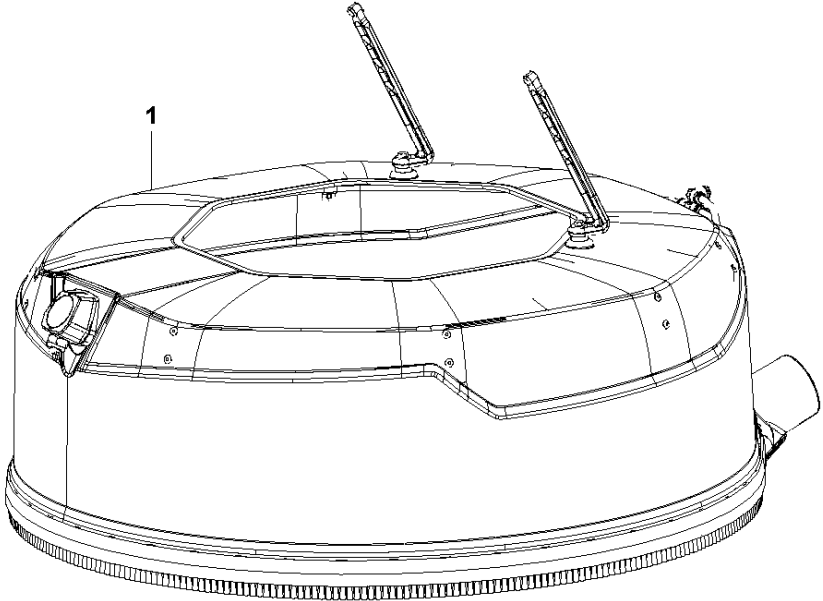

GRINDING COVER DURATIQ X6, 967839208, 967839201, 967839202, 967839207, 967839203, 967839204, 967839205, 967839206, 2018-12

Y DURATIQ X6
GRINDING COVER

GRINDING COVER DURATIQ X6, 967839208, 967839201, 967839202, 967839207, 967839203, 967839204, 967839205, 967839206, 2018-12

Ref	Part No	Description	Remark	QTY KIT
1	593 48 10-01	COVER	GRINDING COVER T/X8 WATER CMPL.	1
2	593 51 46-01	RIVET	BLIND RIVET 4.8X11 BLACK	16
3	595 74 60-01	CLIP	CLIP 2XØ8MM	8
4	595711601	TBD	HOSE MIST AND WATER 8 CUT	1
5	593 48 95-01	CONNECTOR	CONNECTOR BLK TEE 3 x 8MM	1
6	593 48 97-01	CONNECTOR	CONNECTOR RED ELBOW 8MM - 8MM	1
7	593 48 98-01	CONNECTOR	CONNECTOR RED ELBOW 8MM - 3/8M	1
8	593 61 73-01	EXTENSION JOINT	MIST EXTENSION	1
9	593 48 99-01	FILTER	MIST FILTER, 100 MESH	1
10	593 49 00-01	NOZZLE	MIST NOZZLE	1
11	593 49 01-01	NUT	MIST NUT G3/8 SS	1