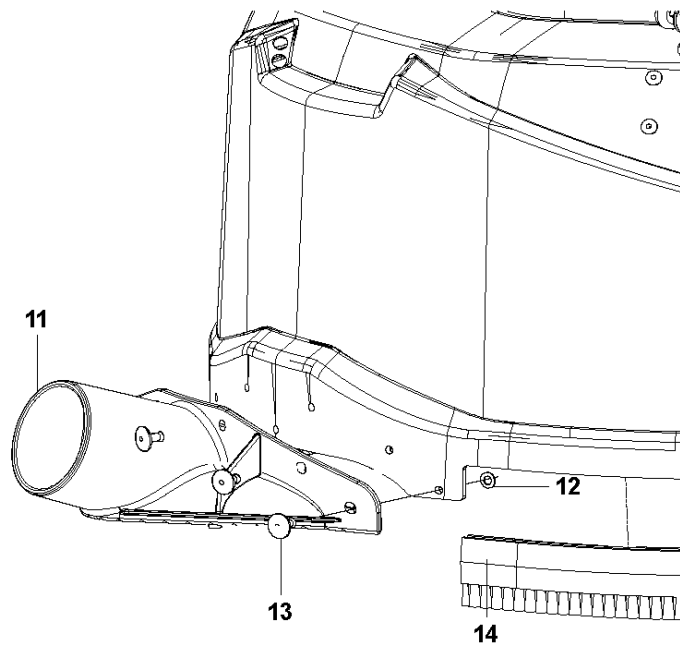

N DURATIQ X6
EXHAUST & MISC

EXHAUST & MISC DURATIQ X6, 967839208, 967839201, 967839202, 967839207, 967839203, 967839204, 967839205, 967839206, 2018-12

Ref	Part No	Description	Remark	QTY KIT
1	593 48 69-01	STRAP	RUBBER STRAP	2
2	593 51 34-01	SCREW	SCREW M6X20	2
3	593 50 93-01	WASHER	WASHER M6	2
5	593 49 31-01	DECAL	DECAL HTC LOGO Ø40	1
6	593 54 22-01	BRACKET	MIST BRACKET	1
7	593 54 34-01	WEDGE	MIST ANGEL WEDGE	1
8	593 54 25-01	DECAL	DECAL MIST HOLE COVER	1
9	593 53 64-01	SUPPORT PLATE	MIST BRACKET PLATE	1
10	593 51 49-01	SCREW	SCREW ST 5.0	2
11	593 53 94-01	NOZZLE	VAC NOZZLE	1
12	593 50 43-01	WASHER	WASHER M5	7
13	593 51 47-01	RIVET	POP RIVET BLIND 4.8X15	7
14	593 44 61-01	STRIP	BRUSH LIST 15MM . 1.75M	1