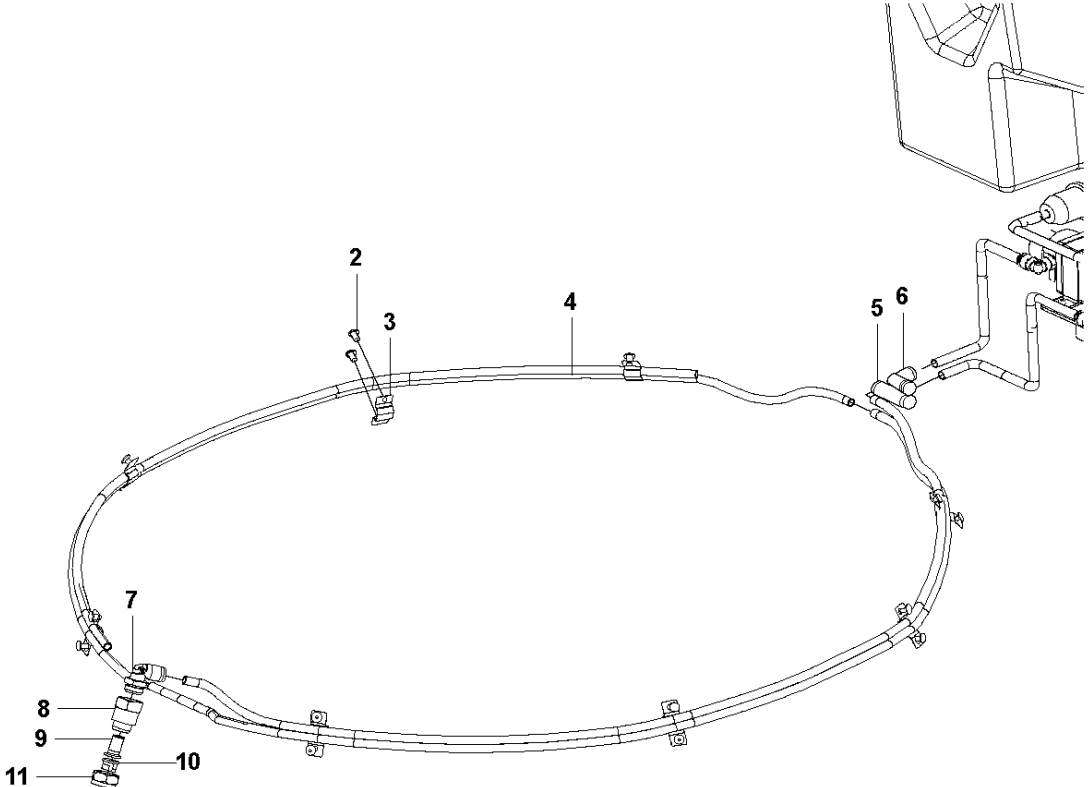

GRINDING COVER DURATIQ X6, 967839208, 967839201, 967839202, 967839207, 967839203, 967839204, 967839205, 967839206, 2018-12

Y DURATIQ X6
GRINDING COVER

GRINDING COVER DURATIQ X6, 967839208, 967839201, 967839202, 967839207, 967839203, 967839204, 967839205, 967839206, 2018-12

Ref	Part No	Description	Remark	QTY KIT
1	593 48 10-01	COVER	GRINDING COVER T/X8 WATER CMPL.	1
2	593 51 46-01	RIVET	BLIND RIVET 4.8X11 BLACK	16
3	595 74 60-01	CLIP	CLIP 2XØ8MM	8
4	595711601	TBD	HOSE MIST AND WATER 8 CUT	1
5	593 48 95-01	CONNECTOR	CONNECTOR BLK TEE 3 x 8MM	1
6	593 48 97-01	CONNECTOR	CONNECTOR RED ELBOW 8MM - 8MM	1
7	593 48 98-01	CONNECTOR	CONNECTOR RED ELBOW 8MM - 3/8M	1
8	593 61 73-01	EXTENSION JOINT	MIST EXTENSION	1
9	593 48 99-01	FILTER	MIST FILTER, 100 MESH	1
10	593 49 00-01	NOZZLE	MIST NOZZLE	1
11	593 49 01-01	NUT	MIST NUT G3/8 SS	1