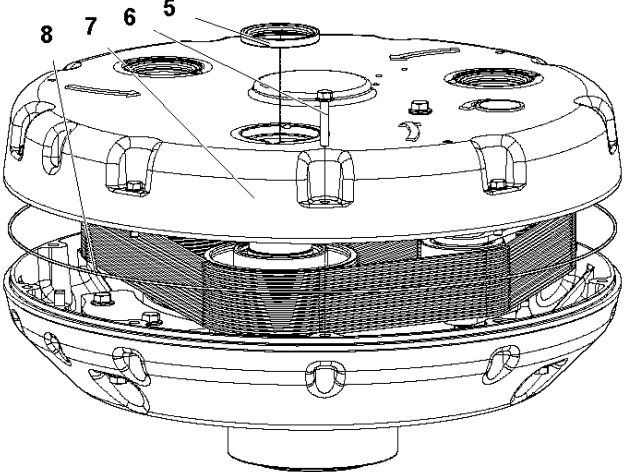

**O DURATIQ X6
GRINDING HEAD LOWER**

GRINDING HEAD LOWER DURATIQ X6, 967839208, 967839201, 967839202, 967839207,
967839203, 967839204, 967839205, 967839206, 2018-12

Ref	Part No	Description	Remark	QTY KIT
1	593 61 59-01	CROSS MEMBER	CROSS COMPLETE	4
2	593 31 93-02	TOOL	TOOL HOLDER EZ AIRFLOW Ø230MM	4
3	593 51 36-01	SCREW	SCREW M8X 25	24
4	593 54 00-01	HOLDER	GRIND HOLDER COMPLETE Ø230MM	4
5	593 48 72-01	RADIAL SEAL	RADIAL SEAL 60X75X8	4
6	593 51 37-01	SCREW	SCREW M8X45	8
7	595761101	TBD	HOUSING T6 BOTTOM	1
8	593 48 71-01	O-RING	O-RING HOUSING 6	1
9	593 96 40-01	SCREW	SCREW M6SF M8X16	1
10	593 53 81-01	TENSIONER	PRE TENSION PLATE	1
11	593 96 42-01	WASHER	WASHER COPPER 10X20X1	1
12	593 96 41-01	SCREW	SCREW M10X30	1