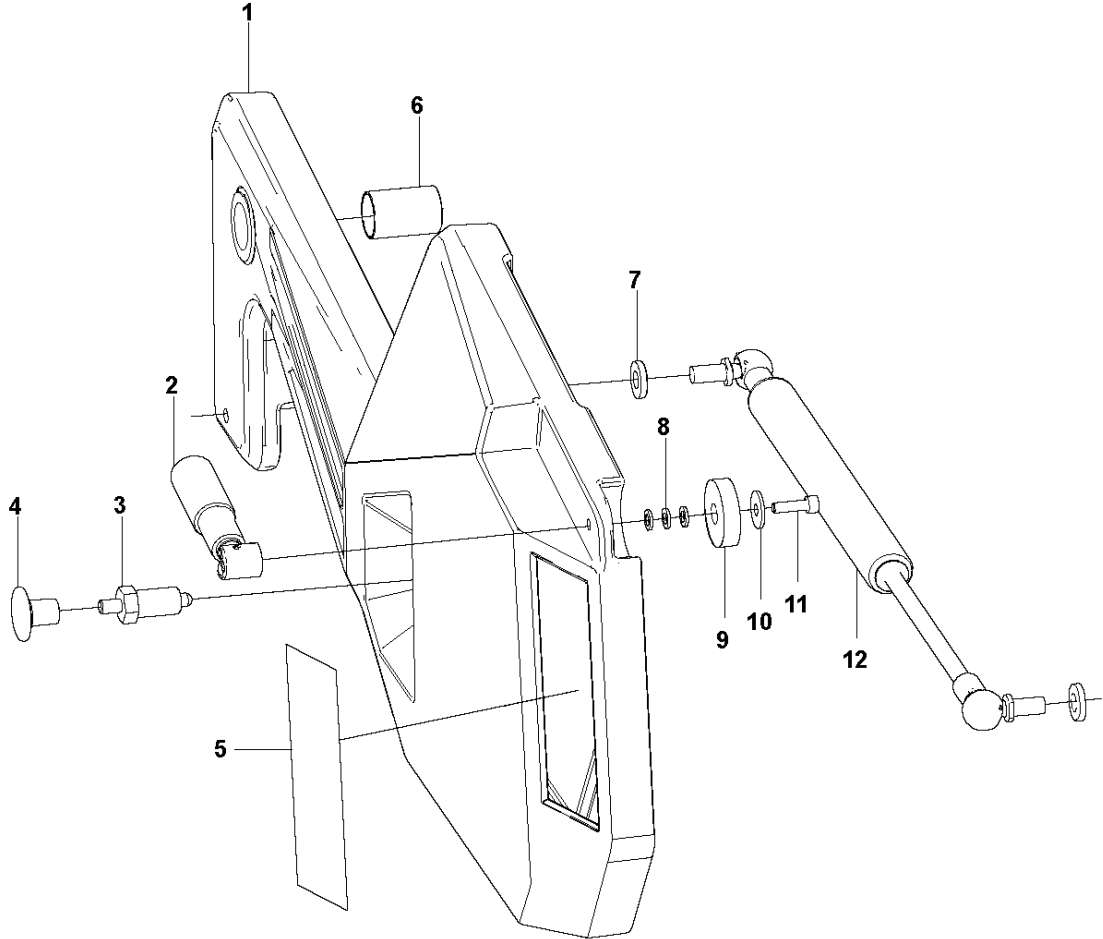

B DURATIQ X6
WEIGHT ASSY

WEIGHT ASSY DURATIQ X6, 967839208, 967839201, 967839202, 967839207, 967839203,
967839204, 967839205, 967839206, 2018-12

Ref	Part No	Description	Remark	QTY KIT
1	595756901	TBD	WEIGHT ARM RIGHT - 6	1
1	595756701	TBD	WEIGHT ARM LEFT - 6	1
2	593 48 68-01	HANDLE	HANDLE AUTO. FOLDING	1
3	593 48 66-01	PISTON	INDEX PLUNGER M16X8	1
4	593 48 67-01	KNOB	KNOB M8	1
5	595 66 05-01	DECAL	WEIGHT DECAL RIGHT	1
5	595 66 06-01	DECAL	WEIGHT DECAL LEFT	1
6	593 41 72-01	BUSHING	BUSHING Ø25X40	2
7	593 49 57-01	WASHER	WASHER M10	3
8	593 49 60-01	WASHER	WASHER M6	1
9	593 54 39-01	WHEEL	IMPACT PAD WHEEL	1
10	593 50 93-01	WASHER	WASHER M6	1
11	593 51 34-01	SCREW	SCREW M6X20	1
12	593 48 17-01	SPRING	GAS TRACTION SPRING	1