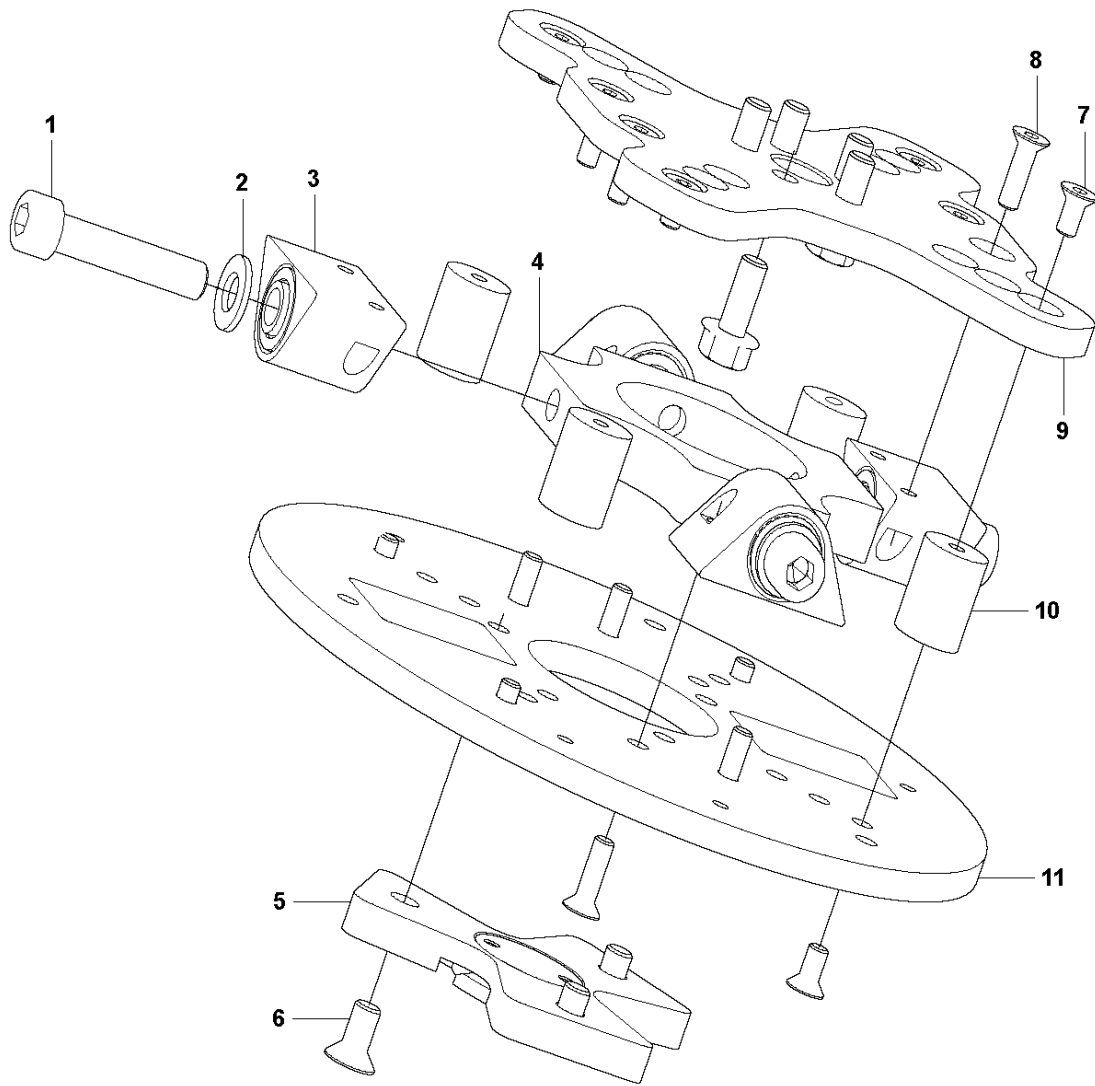

P DURATIQ X6
GRINDING HOLDER ASSY

GRINDING HOLDER ASSY DURATIQ X6, 967839208, 967839201, 967839202, 967839207,
967839203, 967839204, 967839205, 967839206, 2018-12

Ref	Part No	Description	Remark	QTY KIT
1	593 51 26-01	SCREW	SCREW M 10X50	4
2	593 49 91-01	WASHER	WASHER M10	4
4	593 53 62-01	COUPLING	CARDAN CONNECTION	1
5	593 61 59-01	CROSS MEMBER	CROSS COMPLETE INCL. POS.6	1
6	593 49 99-01	SCREW	SCREW M8X16	3
7	593 50 85-01	SCREW	SCREW M6X12	8
8	593 50 51-01	SCREW	SCREW M6X20	8
9	593 53 97-01	PLATE	UPPER GRIND HOLDER PLATE	1
10	595 74 84-01	ABSORBER	SHOCK ABSORBER	4
11	593 53 98-01	PLATE	GRIND HOLDER PLATE Ø270	1