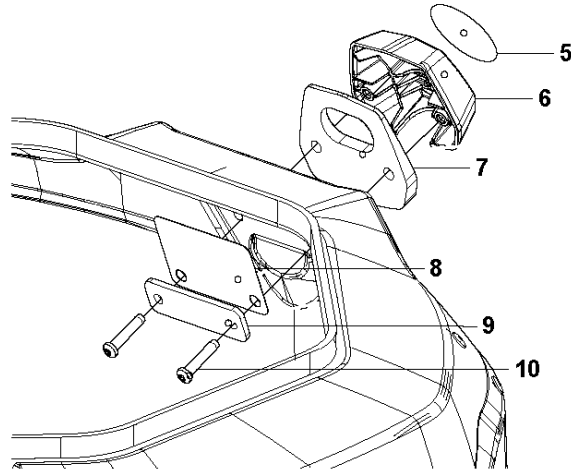

N DURATIQ X6
EXHAUST & MISC

EXHAUST & MISC DURATIQ X6, 967839208, 967839201, 967839202, 967839207, 967839203, 967839204, 967839205, 967839206, 2018-12

Ref	Part No	Description	Remark	QTY KIT
1	593 48 69-01	STRAP	RUBBER STRAP	2
2	593 51 34-01	SCREW	SCREW M6X20	2
3	593 50 93-01	WASHER	WASHER M6	2
5	593 49 31-01	DECAL	DECAL HTC LOGO Ø40	1
6	593 54 22-01	BRACKET	MIST BRACKET	1
7	593 54 34-01	WEDGE	MIST ANGEL WEDGE	1
8	593 54 25-01	DECAL	DECAL MIST HOLE COVER	1
9	593 53 64-01	SUPPORT PLATE	MIST BRACKET PLATE	1
10	593 51 49-01	SCREW	SCREW ST 5.0	2
11	593 53 94-01	NOZZLE	VAC NOZZLE	1
12	593 50 43-01	WASHER	WASHER M5	7
13	593 51 47-01	RIVET	POP RIVET BLIND 4.8X15	7
14	593 44 61-01	STRIP	BRUSH LIST 15MM . 1.75M	1