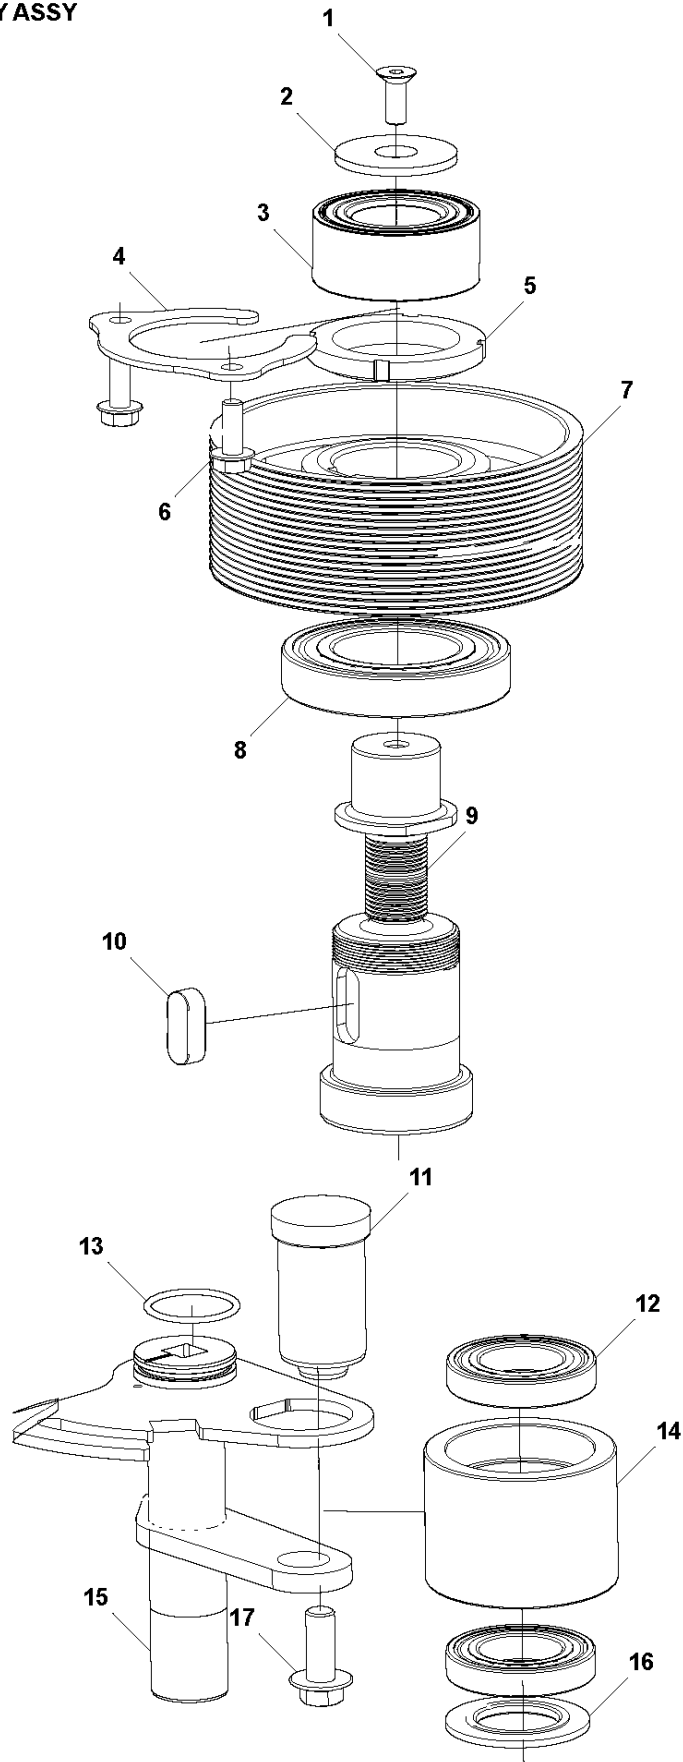

IDLER PULLEY ASSY DURATIQ X6, 967839208, 967839201, 967839202, 967839207, 967839203, 967839204, 967839205, 967839206, 2018-12

R DURATIQ X6
IDLER PULLEY ASSY

IDLER PULLEY ASSY DURATIQ X6, 967839208, 967839201, 967839202, 967839207, 967839203, 967839204, 967839205, 967839206, 2018-12

Ref	Part No	Description	Remark	QTY KIT
1	593 50 49-01	SCREW	SCREW M8X20	1
2	595709901	TBD	PRETENSION WASHER	1
3	593 48 77-01	BEARING	HUB BEARING	1
4	595 71 00-01	WASHER	WASHER GRINDING SHAFT	1
5	593 48 79-01	NUT	NUT KM 10	1
6	593 51 36-01	SCREW	SCREW M8X25	2
7	595757501	TBD	PULLEY Ø150	1
8	593 49 27-01	BALL BEARING	BALL BEARING 6210-2Z C3	1
9	595 76 04-01	SHAFT	GRINDING SHAFT	1
10	593 48 76-01	KEY	KEY 14X9X36	1
11	595 76 14-01	AXLE	AXLE IDLER	1
12	593 49 28-01	BALL BEARING	BALL BEARING 6007-2Z C3	2
13	593 48 78-01	O-RING	O-RING 24,2X3	1
15	595 76 06-01	TENSIONER	TENSIONER WELDMENT	1
16	595757301	TBD	SPACER	1
17	595 68 01-01	SCREW	SCREW M12X35	1
18	595 76 05-01	AXLE	IDLER SHAFT	1
19	593 49 28-01	BALL BEARING	BALL BEARING 6007-2Z C3	2
21	593 49 81-01	CIRCLIP	CIRCLIP SGA 35X1.5	1