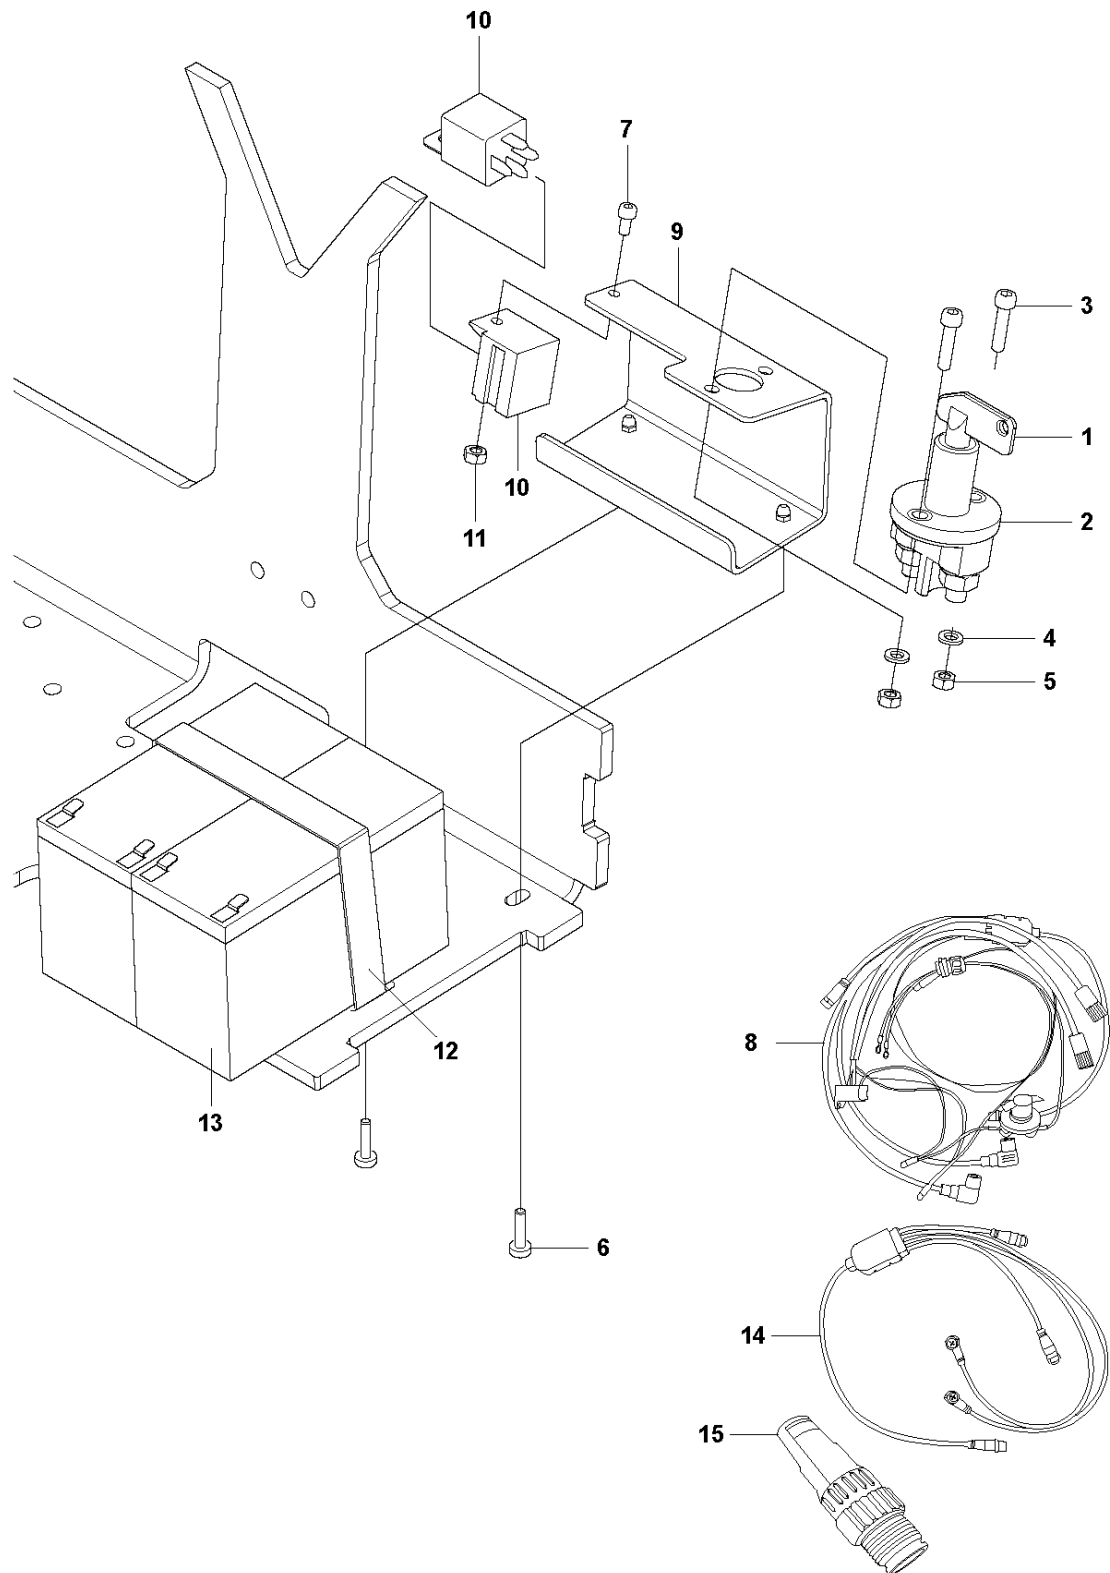

BATTERY DURATIQ X6, 967839208, 967839201, 967839202, 967839207, 967839203, 967839204, 967839205, 967839206, 2018-12

AB DURATIQ X6
BATTERY

BATTERY DURATIQ X6, 967839208, 967839201, 967839202, 967839207, 967839203, 967839204, 967839205, 967839206, 2018-12

Ref	Part No	Description	Remark	QTY KIT
1	593 55 87-01	KEY	BATTERY SWITCH KEY	1
2	564045	TBD	BATTERY SWITCH INCL. KEY	1
3	593 51 42-01	SCREW	SCREW M6X20	2
4	593 49 60-01	WASHER	WASHER M6	2
5	593 50 00-01	LOCK NUT	NUT M6	2
6	593 51 42-01	SCREW	SCREW M6X20	2
7	593 50 20-01	SCREW	SCREW M5X12	1
8	593 58 43-01	CABLE	DRIVE MOTOR CABLE KIT	1
9	595 71 67-01	BATTERY	BATTERY HOLDER	1
10	594 95 35-01	RELAY	RELAY 24V	1
11	593 50 65-01	LOCK NUT	NUT M5	1
12	595660001	TBD	BATTERY STRAP	1
13	593 49 16-01	BATTERY	BATTERY 12V	2
14	593 54 98-01	CABLE	CABLE DRIVE MOTOR CONTROL	1
15	593 56 09-01	RESISTOR	CAN TERMINATION RESISTOR	1