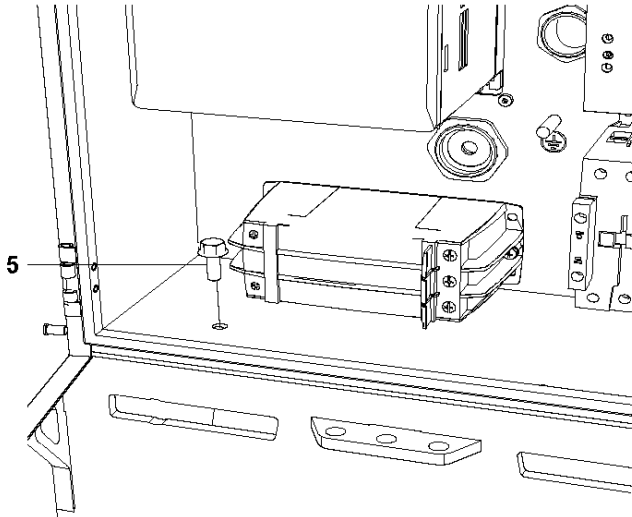

**DURATIQ X6
POWER UNIT ASSY**

POWER UNIT DURATIQ X6, 967839208, 967839201, 967839202, 967839207, 967839203,
967839204, 967839205, 967839206, 2018-12

Ref	Part No	Description	Remark	QTY KIT
1	595 77 15-02	POWER UNIT	POWER UNIT 1X200V 6KW	1
1	595 77 16-02	POWER UNIT	POWER UNIT 3X200V 7.5KW	1
1	595771701	TBD	POWER UNIT 3X400V 7.5KW	1
2	595 75 61-01	HANDLE	HANDLE ADJUSTMENT PLATE	1
3	595680501	TBD	SCREW M3X8	2
4	593 49 17-01	MAGNET	MAGNET Ø16X4.5	2
5	593 51 35-01	SCREW	SCREW M8X20	4
6	595759001	TBD	LOCKING PLATE	1
7	593 49 98-01	LOCK NUT	NUT M8	2
8	593 51 37-01	SCREW	SCREW M8X40	2