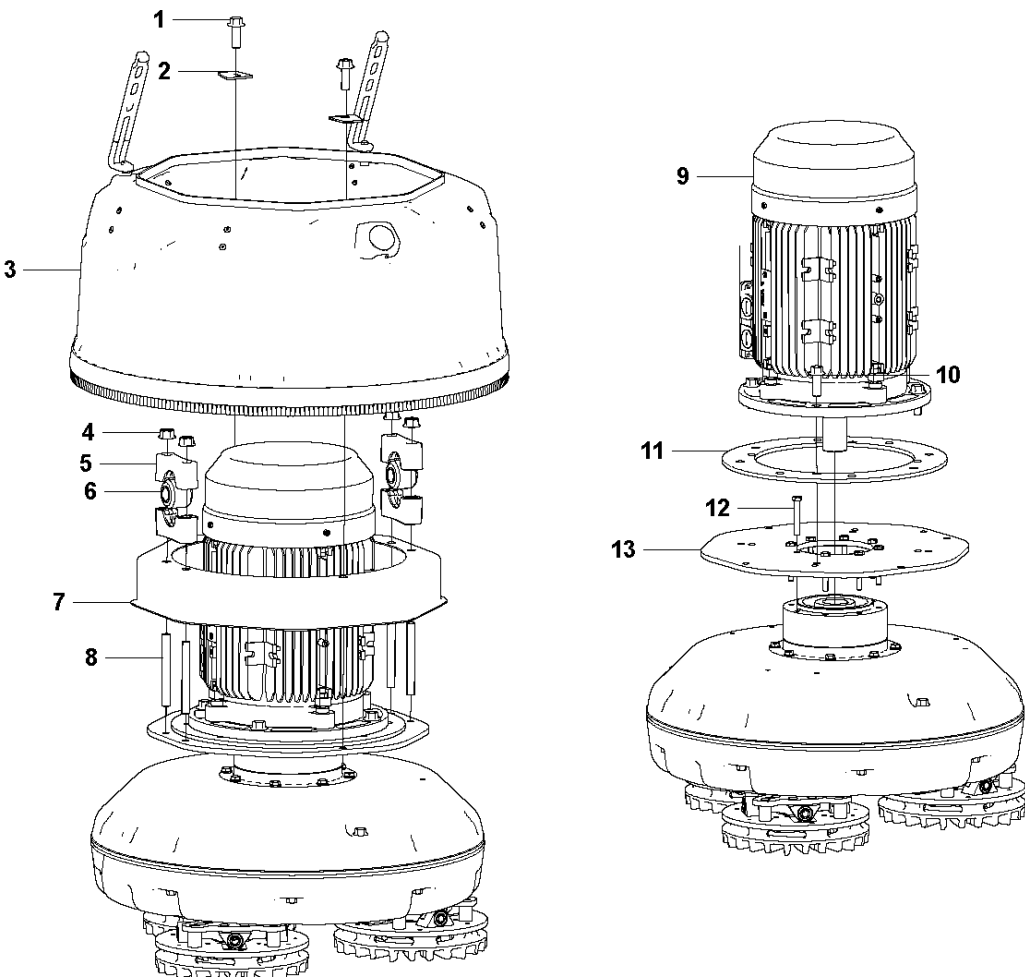

M DURATIQ X6
MOTOR & COVER

MOTOR & COVER DURATIQ X6, 967839208, 967839201, 967839202, 967839207, 967839203, 967839204, 967839205, 967839206, 2018-12

Ref	Part No	Description	Remark	QTY KIT
1	595 68 01-01	SCREW	SCREW M12X35	2
2	593 53 89-01	COVER	COVER LOCKING PLATE	2
3	593 53 91-01	COVER	GRINDING COVER 6	1
4	593 51 39-01	LOCK NUT	NUT M6MF M12	4
5	593 54 20-01	CLAMP	SUSPENSION CLAMP	4
6	593 53 90-01	SUSPENSION	SUSPENSION RUBBER	2
7	595 75 80-01	COVER	GRINDING COVER GUIDE	1
8	593 51 45-01	BOLT	PS M12X100	4
9	593 56 03-01	MOTOR	MOTOR 7.5KW	1
10	595 68 01-01	SCREW	SCREW M12X35	4
11	595 71 03-01	MOTOR	MOTOR SPACER SEAL	1
12	595679901	TBD	SCREW M8X55	8
13	595758101	TBD	MOTOR PLATE	1