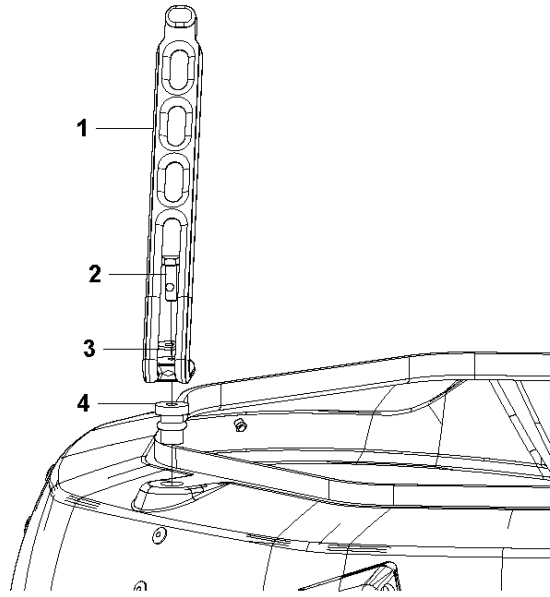

N DURATIQ X6
EXHAUST & MISC

EXHAUST & MISC DURATIQ X6, 967839208, 967839201, 967839202, 967839207, 967839203, 967839204, 967839205, 967839206, 2018-12

Ref	Part No	Description	Remark	QTY KIT
1	593 48 69-01	STRAP	RUBBER STRAP	2
2	593 51 34-01	SCREW	SCREW M6X20	2
3	593 50 93-01	WASHER	WASHER M6	2
5	593 49 31-01	DECAL	DECAL HTC LOGO Ø40	1
6	593 54 22-01	BRACKET	MIST BRACKET	1
7	593 54 34-01	WEDGE	MIST ANGEL WEDGE	1
8	593 54 25-01	DECAL	DECAL MIST HOLE COVER	1
9	593 53 64-01	SUPPORT PLATE	MIST BRACKET PLATE	1
10	593 51 49-01	SCREW	SCREW ST 5.0	2
11	593 53 94-01	NOZZLE	VAC NOZZLE	1
12	593 50 43-01	WASHER	WASHER M5	7
13	593 51 47-01	RIVET	POP RIVET BLIND 4.8X15	7
14	593 44 61-01	STRIP	BRUSH LIST 15MM . 1.75M	1