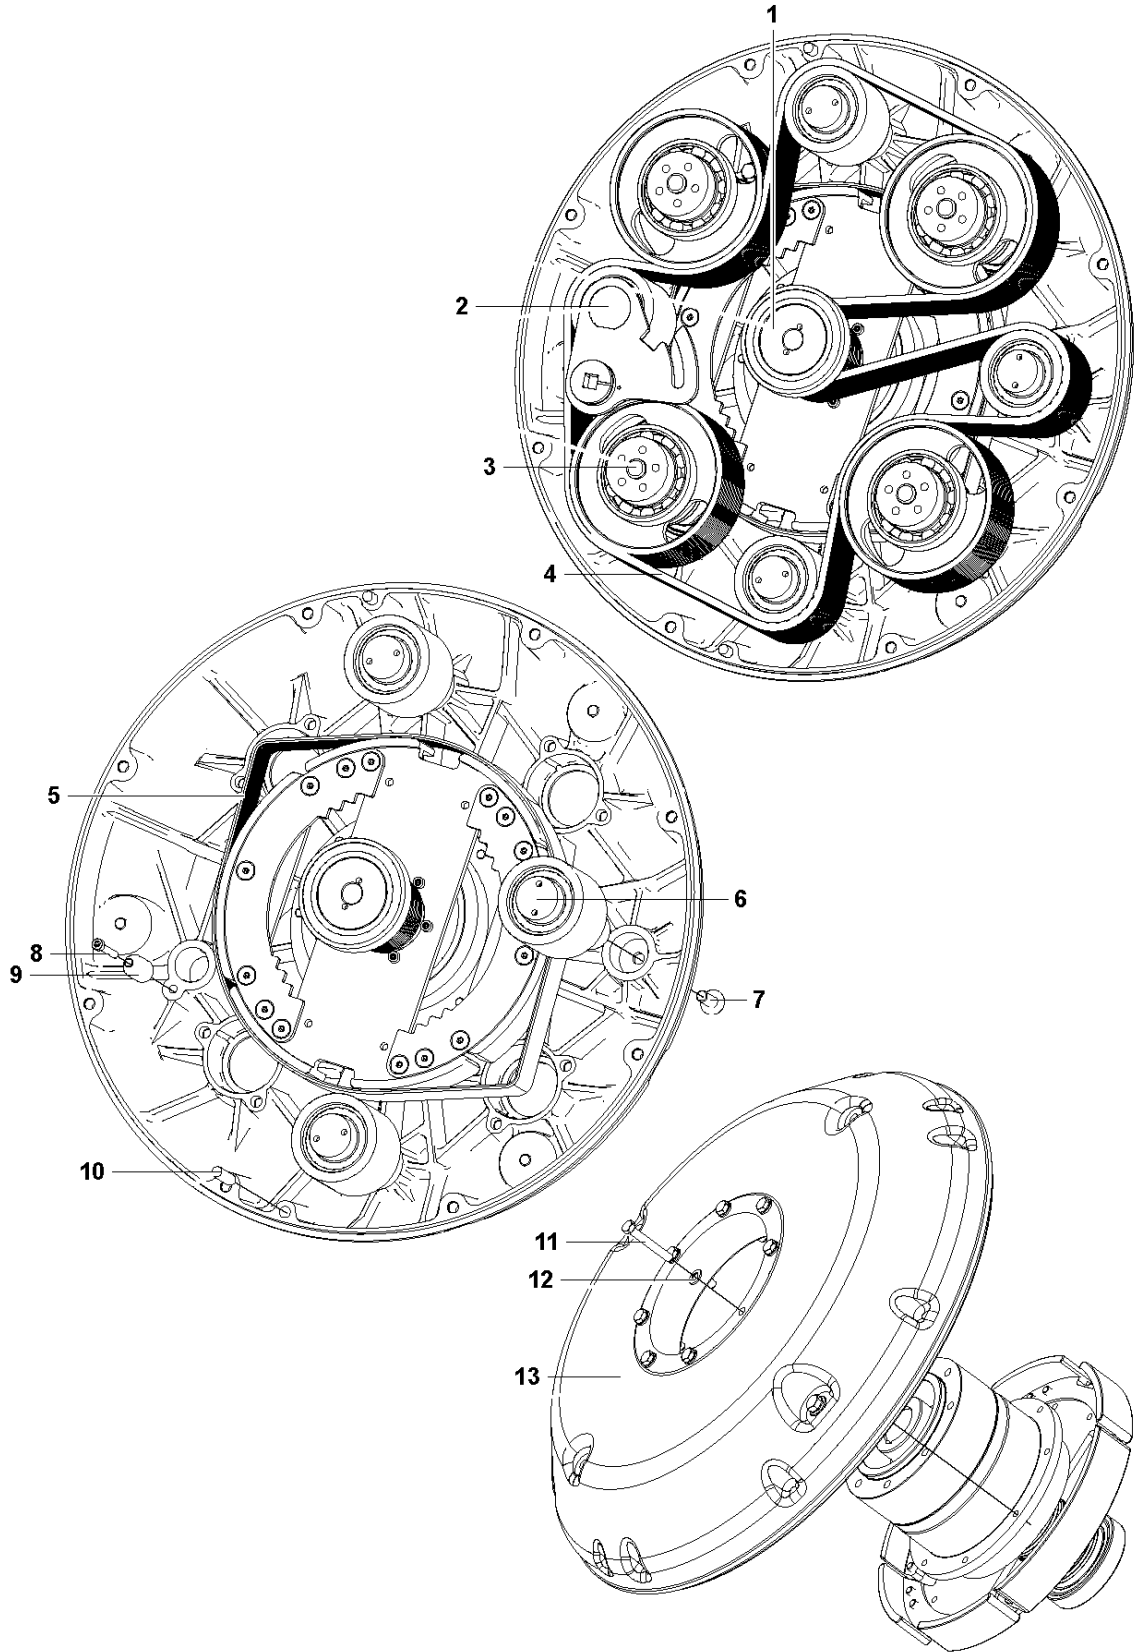

Q DURATIQ X6
GRINDING HEAD INTERNAL & UPPER

GRINDING HEAD INTERNAL & UPPER DURATIQ X6, 967839208, 967839201, 967839202,
967839207, 967839203, 967839204, 967839205, 967839206, 2018-12

Ref	Part No	Description	Remark	QTY KIT
1	593 54 31-01	HUB ASSY	CENTER HUB ASSY.	1
2	593 54 37-01	BELT TENSIONER	BELT TENSIONER	1
3	593 54 30-01	SHAFT ASSY	GRINDING SHAFT ASSY. - 6	4
4	593 48 73-01	BELT	BELT PRIMARY - X6	1
5	593 48 74-01	BELT	BELT SECONDARY - 6	1
7	593 96 41-01	SCREW	SCREW M10X30	3
8	593 51 04-01	SCREW	SCREW M6X45	1
9	595 71 39-01	TENSIONER	TENSIONER STOP	1
10	593 51 41-01	PIN	PARALLEL PIN	2
11	595679901	TBD	SCREW M8X55	8
12	593 50 04-01	WASHER	WASHER M8	8
13	595760201	TBD	HOUSING X6 TOP	1