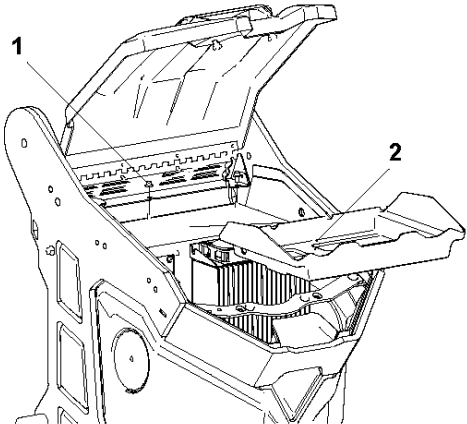

H DURATIQ X6
PLASTICS

PLASTICS DURATIQ X6, 967839208, 967839201, 967839202, 967839207, 967839203, 967839204, 967839205, 967839206, 2018-12

Ref	Part No	Description	Remark	QTY KIT
1	595 68 03-01	NUT	NUT M6	3
2	595759501	TBD	STORAGE BOX	1
3	593 51 46-01	RIVET	POP RIVET 4.8	8
4	595712601	TBD	TOP COVER HINGE	1
5	595758901	TBD	TOP COVER BRACKET	1
6	595680701	TBD	SCREW M8X20	2
7	595661001	TBD	DECAL T6	1
7	595660901	TBD	DECAL RT6	1
8	595759201	TBD	TOP COVER HANDLE	1
9	595758801	TBD	TOP COVER	1
10	593 50 47-01	NUT	NUT M8	2
11	595711801	TBD	TOP COVER MAGNET BRACKET	1
12	595660101	TBD	GRUB SCREW	2
13	595660201	TBD	THRUST PAD	2