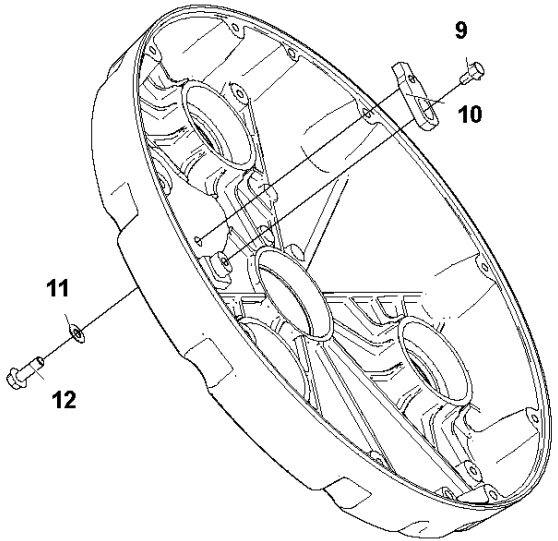

**O DURATIQ X6
GRINDING HEAD LOWER**

GRINDING HEAD LOWER DURATIQ X6, 967839208, 967839201, 967839202, 967839207,
967839203, 967839204, 967839205, 967839206, 2018-12

Ref	Part No	Description	Remark	QTY KIT
1	593 61 59-01	CROSS MEMBER	CROSS COMPLETE	4
2	593 31 93-02	TOOL	TOOL HOLDER EZ AIRFLOW Ø230MM	4
3	593 51 36-01	SCREW	SCREW M8X 25	24
4	593 54 00-01	HOLDER	GRIND HOLDER COMPLETE Ø230MM	4
5	593 48 72-01	RADIAL SEAL	RADIAL SEAL 60X75X8	4
6	593 51 37-01	SCREW	SCREW M8X45	8
7	595761101	TBD	HOUSING T6 BOTTOM	1
8	593 48 71-01	O-RING	O-RING HOUSING 6	1
9	593 96 40-01	SCREW	SCREW M6SF M8X16	1
10	593 53 81-01	TENSIONER	PRE TENSION PLATE	1
11	593 96 42-01	WASHER	WASHER COPPER 10X20X1	1
12	593 96 41-01	SCREW	SCREW M10X30	1