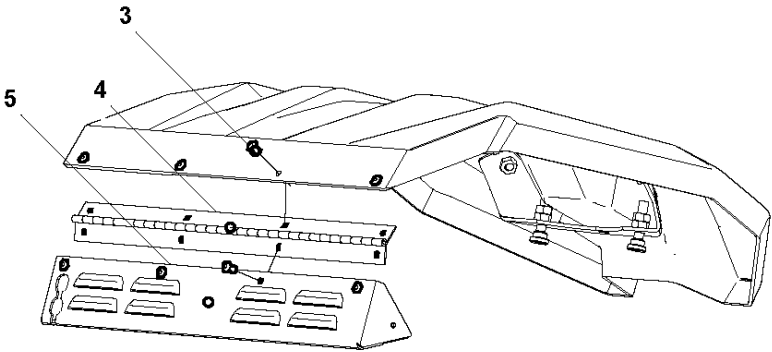

H DURATIQ X6
PLASTICS

PLASTICS DURATIQ X6, 967839208, 967839201, 967839202, 967839207, 967839203, 967839204, 967839205, 967839206, 2018-12

Ref	Part No	Description	Remark	QTY KIT
1	595 68 03-01	NUT	NUT M6	3
2	595759501	TBD	STORAGE BOX	1
3	593 51 46-01	RIVET	POP RIVET 4.8	8
4	595712601	TBD	TOP COVER HINGE	1
5	595758901	TBD	TOP COVER BRACKET	1
6	595680701	TBD	SCREW M8X20	2
7	595661001	TBD	DECAL T6	1
7	595660901	TBD	DECAL RT6	1
8	595759201	TBD	TOP COVER HANDLE	1
9	595758801	TBD	TOP COVER	1
10	593 50 47-01	NUT	NUT M8	2
11	595711801	TBD	TOP COVER MAGNET BRACKET	1
12	595660101	TBD	GRUB SCREW	2
13	595660201	TBD	THRUST PAD	2