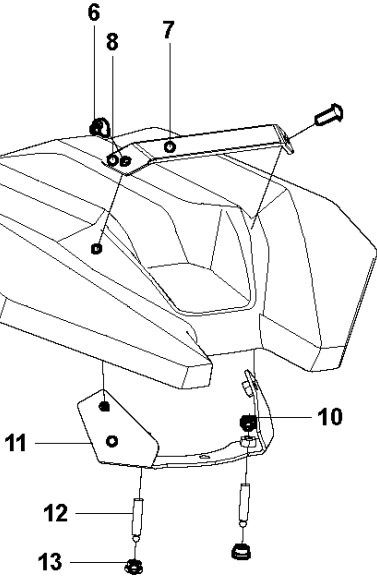

H DURATIQ X6
PLASTICS

PLASTICS DURATIQ X6, 967839208, 967839201, 967839202, 967839207, 967839203, 967839204, 967839205, 967839206, 2018-12

Ref	Part No	Description	Remark	QTY KIT
1	595 68 03-01	NUT	NUT M6	3
2	595759501	TBD	STORAGE BOX	1
3	593 51 46-01	RIVET	POP RIVET 4.8	8
4	595712601	TBD	TOP COVER HINGE	1
5	595758901	TBD	TOP COVER BRACKET	1
6	595680701	TBD	SCREW M8X20	2
7	595661001	TBD	DECAL T6	1
7	595660901	TBD	DECAL RT6	1
8	595759201	TBD	TOP COVER HANDLE	1
9	595758801	TBD	TOP COVER	1
10	593 50 47-01	NUT	NUT M8	2
11	595711801	TBD	TOP COVER MAGNET BRACKET	1
12	595660101	TBD	GRUB SCREW	2
13	595660201	TBD	THRUST PAD	2