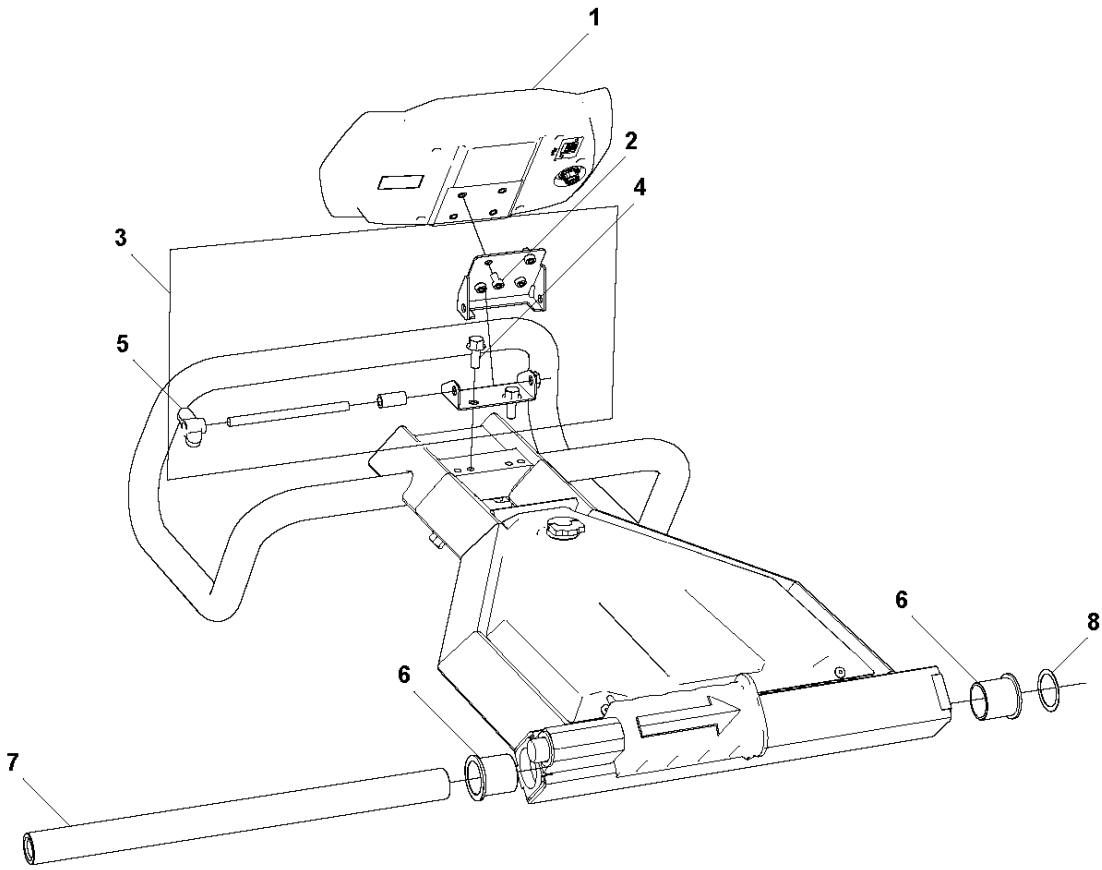

C DURATIQ X6
CONTROL PANEL

CONTROL PANEL DURATIQ X6, 967839208, 967839201, 967839202, 967839207, 967839203,
967839204, 967839205, 967839206, 2018-12

Ref	Part No	Description	Remark	QTY KIT
1	593 54 92-01	CONTROL PANEL	CONTROL PANEL	1
1	595 77 18-01	CABLE	CABLE CONTROL PANEL	1
2	595673001	TBD	SCREW M6X10	4
4	593 51 35-01	SCREW	SCREW M8X20	2
5	593 48 63-01	KNOB	WING KNOB M8	1
6	593 48 62-01	BEARING	FLANGED BEARING 30X42X35	2
7	595 70 93-01	HANDLE	HANDLE SHAFT	1
8	595 66 20-01	SPRING	WAVE SPRING WASHER Ø30.5	1