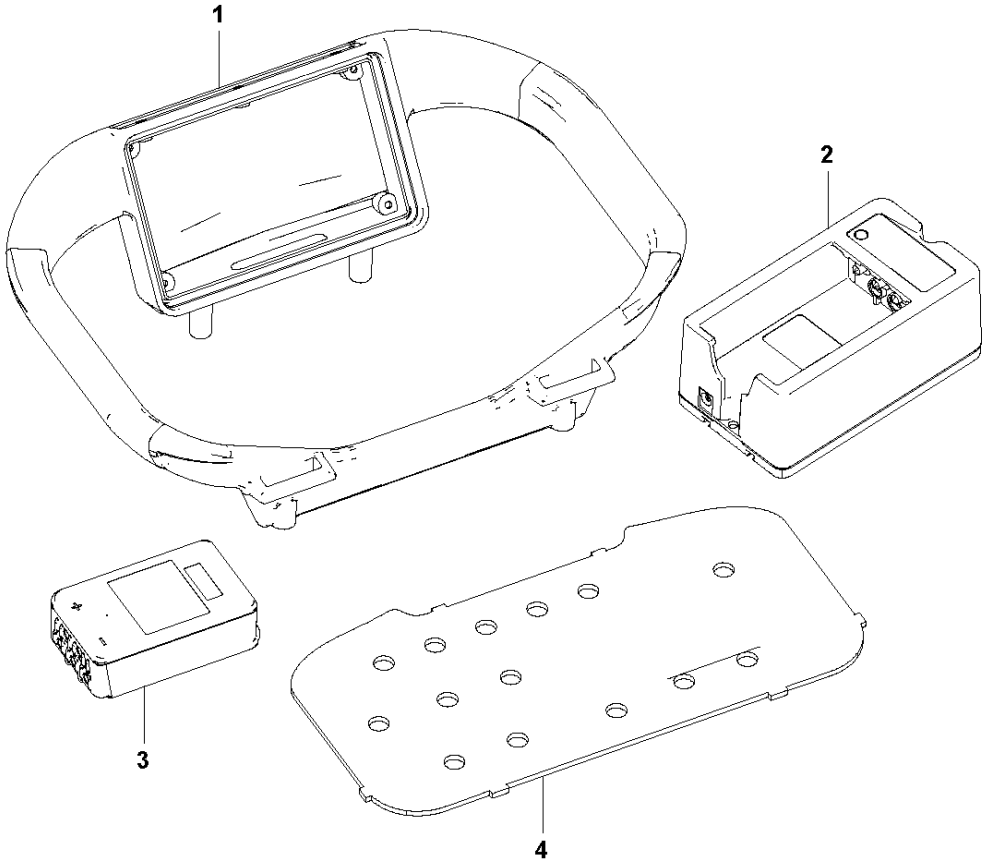

AD DURATIQ X6
REMOTE CONTROL

REMOTE CONTROL DURATIQ X6, 967839208, 967839201, 967839202, 967839207, 967839203, 967839204, 967839205, 967839206, 2018-12

Ref	Part No	Description	Remark	QTY KIT
1	593 55 85-01	DISPLAY COVER	REMOTE HANDLE	1
2	593 49 14-01	BATTERY CHARGER	BATTERY CHARGER	1
3	593 49 15-01	BATTERY	BATTERY	1
4	595742701	TBD	REMOTE OVERLAY	1