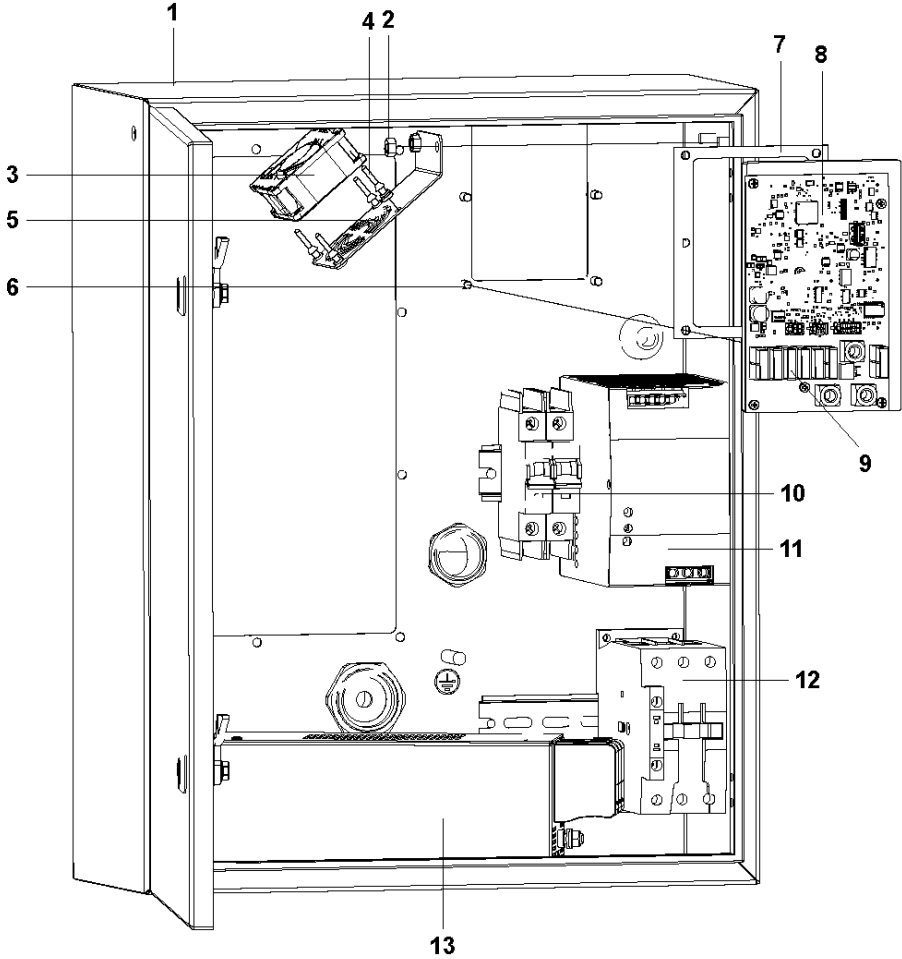

U DURATIQ X6
ELECTRICAL CABINET

ELECTRICAL CABINET DURATIQ X6, 967839208, 967839201, 967839202, 967839207, 967839203, 967839204, 967839205, 967839206, 2018-12

Ref	Part No	Description	Remark	QTY KIT
1	595758301	TBD	ENCLOSURE	1
2	593 50 00-01	LOCK NUT	NUT M6	2
3	595 74 44-01	FAN	FAN 24VDC - 60x60x25	1
4	595 74 43-01	FAN	FAN MOUNT RUBBER	4
5	595 71 08-01	MOUNT	MOUNT PLATE FOR 60mm FAN	1
6	595 68 22-01	SCREW	SCREW M5x10	6
7	593 53 63-01	GASKET	GASKET MAIN CIRCUIT BOARD	1
8	593 54 91-01	ELECTRIC MODULE	MAIN CIRCUIT BOARD	1
9	593 55 79-01	FUSE	FUSES F2 - F7 4A	6
9	593 55 80-01	FUSE	FUSES F8 20A	1
10	593 56 01-01	CIRCUIT BREAKER	CIRCUIT BREAKER 2-P 5A	1
11	593 56 02-01	POWER UNIT	POWER SUPPLY 24VDC 20A	1
12	593 55 92-01	CONTACTOR	CONTACTOR 1x200V 6kW 50A	1
12	593 55 94-01	CONTACTOR	CONTACTOR 3x200V 7.5kW 30A	1
12	593 55 93-01	CONTACTOR	CONTACTOR 3x400V 7.5kW 16A	1
12	593 55 93-01	CONTACTOR	CONTACTOR 3x500V 7.5kW 16A	1
13	593 56 00-01	FILTER	EMC-FILTER 1x200V 6kW 50A	1
13	593 55 99-01	FILTER	EMC-FILTER 3x200V 7.5kW 30A	1
13	593 55 99-01	FILTER	EMC-FILTER 3x400V 7.5kW 16A	1
13	593 55 99-01	FILTER	EMC-FILTER 3x500V 7.5kW 16A	1