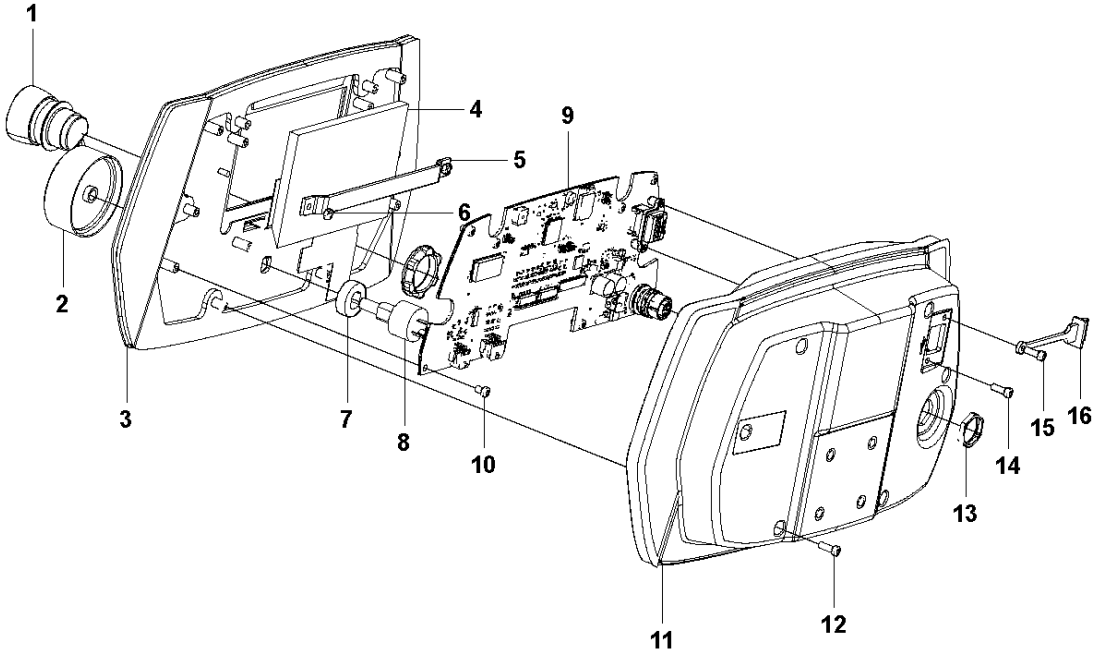

T DURATIQ X6
CONTROL PANEL

CONTROL PANEL DURATIQ X6, 967839208, 967839201, 967839202, 967839207, 967839203, 967839204, 967839205, 967839206, 2018-12

Ref	Part No	Description	Remark	QTY KIT
1	593 54 08-01	PUSH BUTTON	EMERGENCY STOP	1
2	593 49 18-01	KNOB	CONTROL PANEL KNOB	1
3	595 71 21-01	CONTROL	CONTROL PANEL FRONT	1
4	594 07 87-01	DISPLAY	DISPLAY 4.3"	1
5	595712301	TBD	DISPLAY BRACKET	1
6	593 50 55-01	NUT	NUT M6	2
7	595759301	TBD	POTENTIOMETER GASKET	1
8	595 71 24-01	POTENTIOMETER	POTENTIOMETER	1
9	593 54 07-01	ELECTRIC MODULE	CONTROL PANEL CIRCUIT BOARD	1
10	595 68 16-01	SCREW	SCREW M3X6	8
11	595 75 82-01	CONTROL	CONTROL PANEL ENCLOSURE	1
12	595681701	TBD	SCREW M3X10	6
13	595681801	TBD	NUT PG6 18X2.8	1
14	595 68 19-01	SCREW	SCREW 4-40X8 UNC	1
15	595 68 20-01	SCREW	SCREW 4-40X9.5 UNC	1
15	595 74 32-01	COVER	USB COVER	1