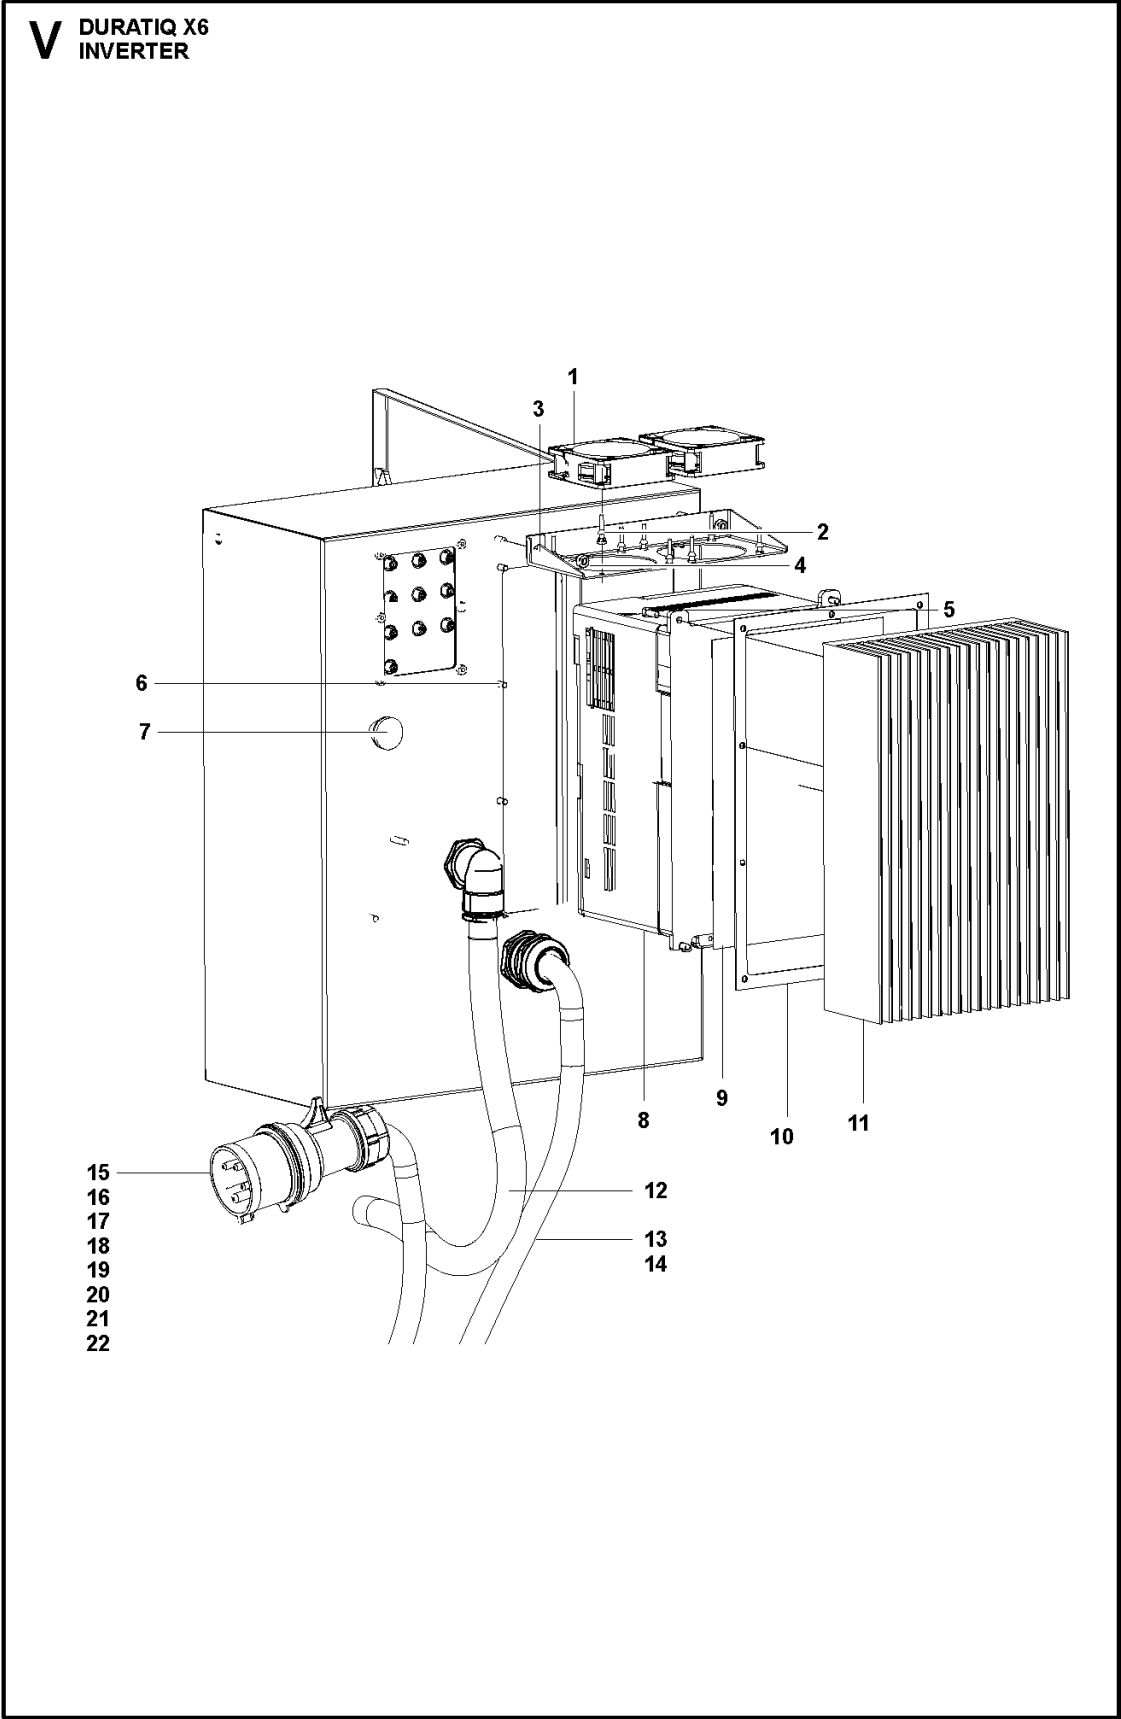

INVERTER DURATIQ X6, 967839208, 967839201, 967839202, 967839207, 967839203, 967839204, 967839205, 967839206, 2018-12

INVERTER DURATIQ X6, 967839208, 967839201, 967839202, 967839207, 967839203, 967839204, 967839205, 967839206, 2018-12

Ref	Part No	Description	Remark	QTY KIT
1	593 54 94-01	FAN	FAN 24VDC - 80x80x25	1
2	595 74 43-01	FAN	FAN MOUNT RUBBER	8
3	595709401	TBD	FAN CONSOLE FOR 80MM	1
4	593 50 00-01	LOCK NUT	NUT M6	2
5	595682101	TBD	SCREW M5X12	4
6	595 68 22-01	SCREW	SCREW M5X10	10
7	595745001	TBD	PLUG M20 RUBBER	1
8	593 55 96-01	FREQUENCY INVERTER	INVERTER 3x200V 7.5kW	1
8	593 55 97-01	FREQUENCY INVERTER	INVERTER 3x500V 7.5kW	1
8	593 55 98-01	FREQUENCY INVERTER	INVERTER 1x200V 6kW	1
9	0	TBD	THERMAL MATERIAL 7.5kW	1
9	0	TBD	THERMAL MATERIAL 6kW	1
10	593 53 66-01	GASKET	GASKET HEATE SINK	1
11	595710901	TBD	HEATSINK >2.2kW	1
12	595772501	TBD	CABLE POWER - 1x200V 6kW	1
12	595772401	TBD	CABLE POWER - 3x200V 7.5kW	1
15	595745601	TBD	PLUG 60A - 1x200V 6kW	1
16	593 55 76-01	PLUG	PLUG 30A - 3x200V 7.5kW	1
17	593 58 47-01	PLUG	PLUG 20A - 3x400V 7.5kW	1
18	593 58 46-01	PLUG	PLUG 20A - 3x500V 7.5kW	1
19	593 56 05-01	CONNECTOR	CONNECTOR 60A - 1x200V 6kW	1
20	593 55 71-01	CONNECTOR	CONNECTOR 30A - 3x200V 7.5kW	1
21	593 56 06-01	CONNECTOR	CONNECTOR 20A - 3x400V 7.5kW	1
22	593 56 08-01	CONNECTOR	CONNECTOR 20A - 3x500V 7.5kW	1