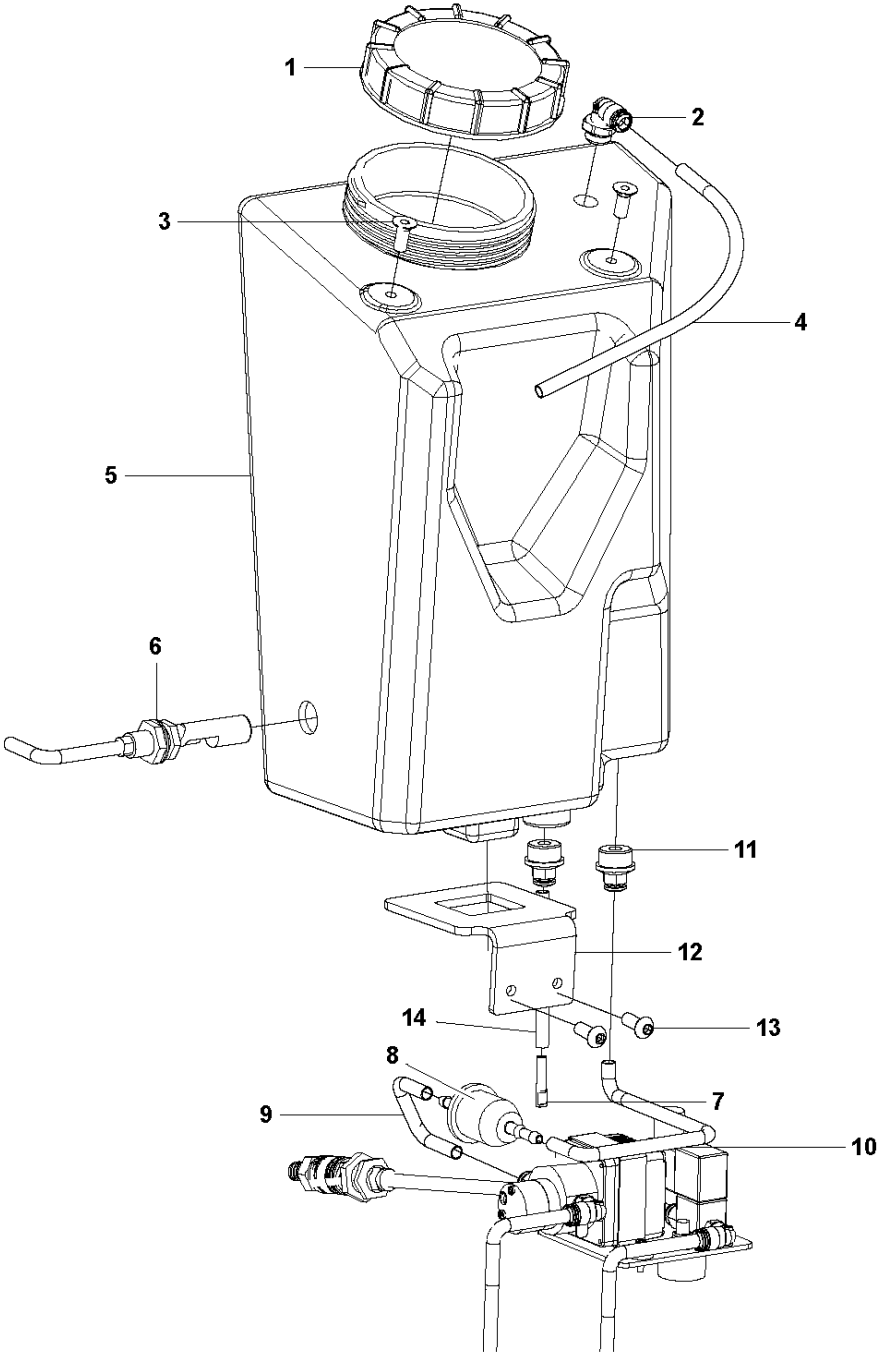

W DURATIQ X6
WATER TANK

WATER TANK DURATIQ X6, 967839208, 967839201, 967839202, 967839207, 967839203, 967839204, 967839205, 967839206, 2018-12

Ref	Part No	Description	Remark	QTY KIT
1	595 65 95-01	WATER TANK	WATER TANK CAP	1
2	593 48 98-01	CONNECTOR	CONNECTOR RED ELBOW 8MM. 3/8M	1
3	593 50 49-01	SCREW	SCREW MFTS M8X20 8.8 FZB	2
4	593 48 87-01	HOSE	HOSE Ø8/6 370MM	1
5	593 53 79-01	TANK	WATER TANK INCL. CAP	1
6	595 65 96-01	SWITCH	LEVEL SWITCH	1
7	593 48 86-01	CONNECTOR	CONNECTOR RED PLUG Ø6	1
8	593 49 13-01	PREFILTER	WATER PRE FILTER	1
9	593 48 87-01	HOSE	HOSE Ø8/6 370MM	1
10	593 48 87-01	HOSE	HOSE Ø8/6 370MM	1
11	593 48 90-01	CONNECTOR	CONNECTOR RED STRAIGHT 8-1/2M	2
12	595757001	TBD	LOWER TANK BRACKET	1
13	595680701	TBD	SCREW M8X20 10.9 ZP ISO 7380	2
14	593 48 87-01	HOSE	HOSE Ø8/6 200MM	1