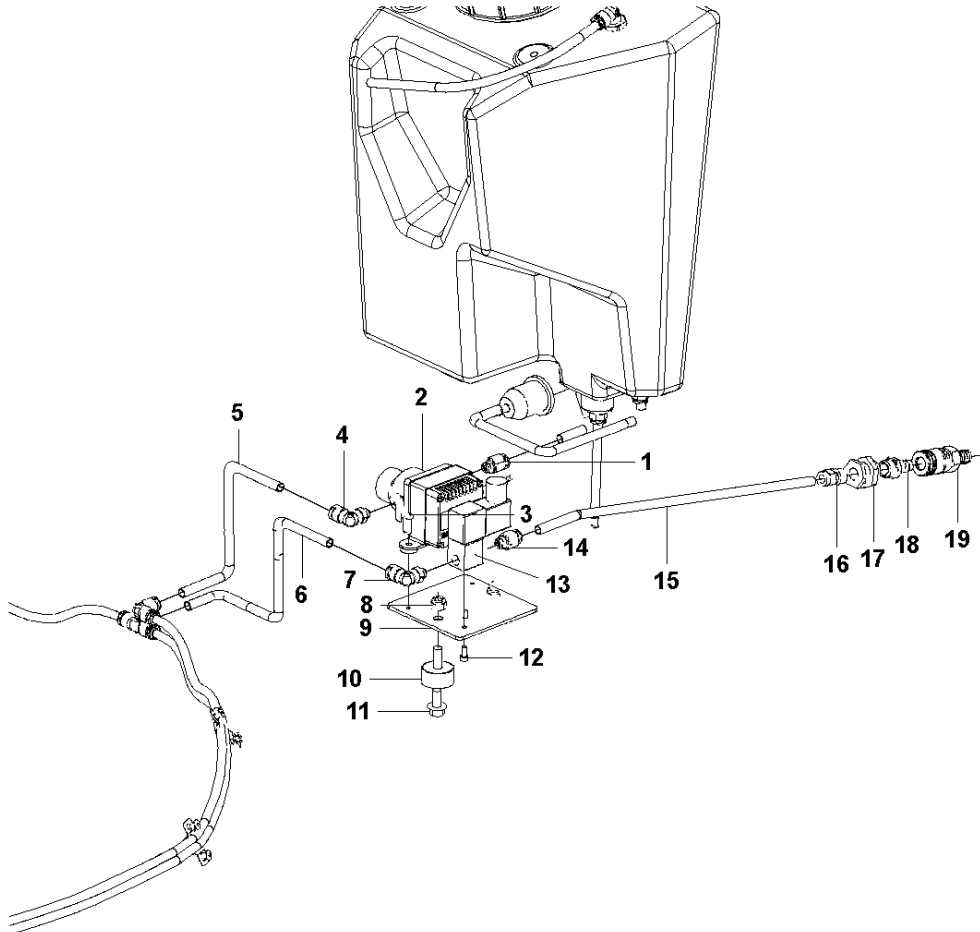

MIST PUMP DURATIQ X6, 967839208, 967839201, 967839202, 967839207, 967839203, 967839204, 967839205, 967839206, 2018-12

**X DURATIQ X6
MIST PUMP**

MIST PUMP DURATIQ X6, 967839208, 967839201, 967839202, 967839207, 967839203, 967839204, 967839205, 967839206, 2018-12

Ref	Part No	Description	Remark	QTY KIT
1	593 48 82-01	CONNECTOR	CONNECTOR RED STRAIGHT 8-1/8M	1
2	593 48 85-01	PUMP	MIST PUMP	1
3	593 50 64-01	SCREW	SCREW MC6S 88 DIN 912 ISO 4762	2
4	593 48 83-01	CONNECTOR	CONNECTOR RED ELBOW 8 - 1/8M	1
5	593 48 87-01	HOSE	HOSE Ø8/6 370MM	1
6	593 48 87-01	HOSE	HOSE Ø8/6 420MM	1
7	593 48 84-01	CONNECTOR	CONNECTOR BLK ELBOW 8 - 1/8M	1
8	593 49 98-01	LOCK NUT	NUT LM6M 8 M8 DIN 985	2
9	593 53 92-01	PLATE	PUMP MOUNTING PLATE	1
10	593 48 80-01	DAMPER	VIBRATION DAMPER M8	2
11	593 96 40-01	SCREW	SCREW M8x16 8.8 ZP DIN 6921	2
12	593 50 89-01	SCREW	SCREW MC6S M4x10 8.8 DIN 912/ISO 4762	2
13	593 49 10-01	VALVE	WATER VALVE 24VDC	1
14	593 48 81-01	CONNECTOR	CONNECTOR BLK STRAIGHT 8-1/8M	1
15	593 48 87-01	HOSE	HOSE Ø8/6 370MM	1
16	593 48 89-01	CONNECTOR	CONNECTOR BLK STRAIGHT 8-1/4M	1
17	593 48 88-01	CONNECTOR	CONNECTOR BULKHEAD 1/4F-1/4F	1
18	593 48 91-01	CONNECTOR	CONNECTOR QUICK MALE 1/4M	1
19	593 48 92-01	CONNECTOR	CONNECTOR QUICK FEMALE Ø12	1