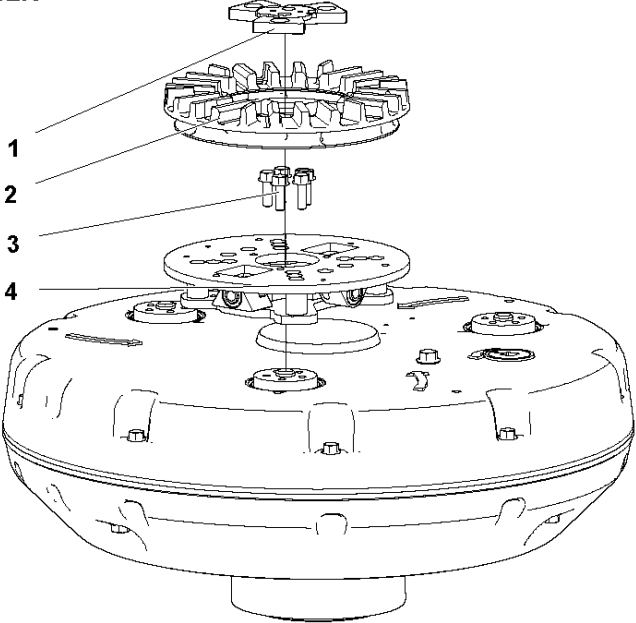

O DURATIQ T6
GRINDING HEAD LOWER

GRINDING HEAD LOWER

DURATIQ T6, 967839101, 967839107, 967839108,

967839106, 967839102, 967839103, 967839104, 967839105, 2018-12

Ref	Part No	Description	Remark	QTY KIT
1	593 61 59-01	CROSS MEMBER	CROSS COMPLETE	3
2	593 31 93-02	TOOL	TOOL HOLDER EZ AIRFLOW Ø230MM	3
3	593 51 36-01	SCREW	SCREW M8X 25	18
4	593 54 00-01	HOLDER	GRIND HOLDER COMPLETE Ø230MM	3
5	593 48 72-01	RADIAL SEAL	RADIAL SEAL 60X75X8	3
6	593 51 37-01	SCREW	SCREW M8X45	9
7	595761101	TBD	HOUSING T6 BOTTOM	1
8	593 48 71-01	O-RING	O-RING HOUSING 6	1
9	593 96 40-01	SCREW	SCREW M6SF M8X16	1
10	593 53 81-01	TENSIONER	PRE TENSION PLATE	1
11	593 96 42-01	WASHER	WASHER COPPER 10X20X1	1
12	593 96 41-01	SCREW	SCREW M10X30	1