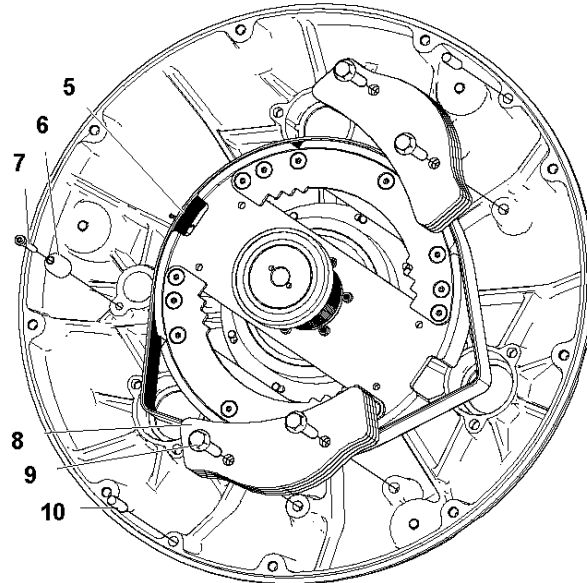

Q DURATIQ T6
GRINDING HEAD INTERNAL & UPPER

GRINDING HEAD INTERNAL & UPPER DURATIQ T6, 967839101, 967839107, 967839108,
967839106, 967839102, 967839103, 967839104, 967839105, 2018-12

Ref	Part No	Description	Remark	QTY KIT
1	593 54 31-01	HUB ASSY	CENTER HUB ASSY. - 6	1
2	593 54 37-01	BELT TENSIONER	BELT TENSIONER	1
3	593 49 05-01	BELT	BELT PRIMARY - T6	1
4	593 54 30-01	SHAFT ASSY	GRINDING SHAFT ASSY. - 6	3
5	593 48 74-01	BELT	BELT SECONDARY - 6	1
6	593 51 04-01	SCREW	SCREW M6X45	1
7	595 71 39-01	TENSIONER	TENSIONER STOP	1
8	595714001	TBD	BALANCING WEIGHT T6	4
9	595681501	TBD	SCREW M10X60	4
10	593 51 41-01	PIN	PARALLEL PIN	2
11	595679901	TBD	SCREW M8X55	8
12	593 50 04-01	WASHER	WASHER M8	8
13	595761001	TBD	HOUSING T6 TOP	1