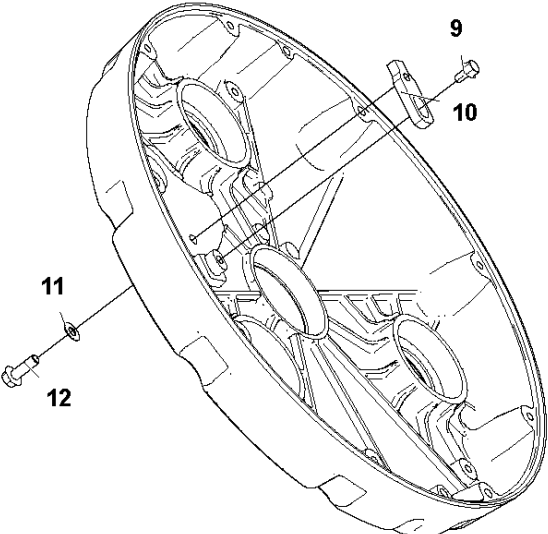

O DURATIQ T6
GRINDING HEAD LOWER

GRINDING HEAD LOWER

DURATIQ T6, 967839101, 967839107, 967839108,

967839106, 967839102, 967839103, 967839104, 967839105, 2018-12

Ref	Part No	Description	Remark	QTY KIT
1	593 61 59-01	CROSS MEMBER	CROSS COMPLETE	3
2	593 31 93-02	TOOL	TOOL HOLDER EZ AIRFLOW Ø230MM	3
3	593 51 36-01	SCREW	SCREW M8X 25	18
4	593 54 00-01	HOLDER	GRIND HOLDER COMPLETE Ø230MM	3
5	593 48 72-01	RADIAL SEAL	RADIAL SEAL 60X75X8	3
6	593 51 37-01	SCREW	SCREW M8X45	9
7	595761101	TBD	HOUSING T6 BOTTOM	1
8	593 48 71-01	O-RING	O-RING HOUSING 6	1
9	593 96 40-01	SCREW	SCREW M6SF M8X16	1
10	593 53 81-01	TENSIONER	PRE TENSION PLATE	1
11	593 96 42-01	WASHER	WASHER COPPER 10X20X1	1
12	593 96 41-01	SCREW	SCREW M10X30	1