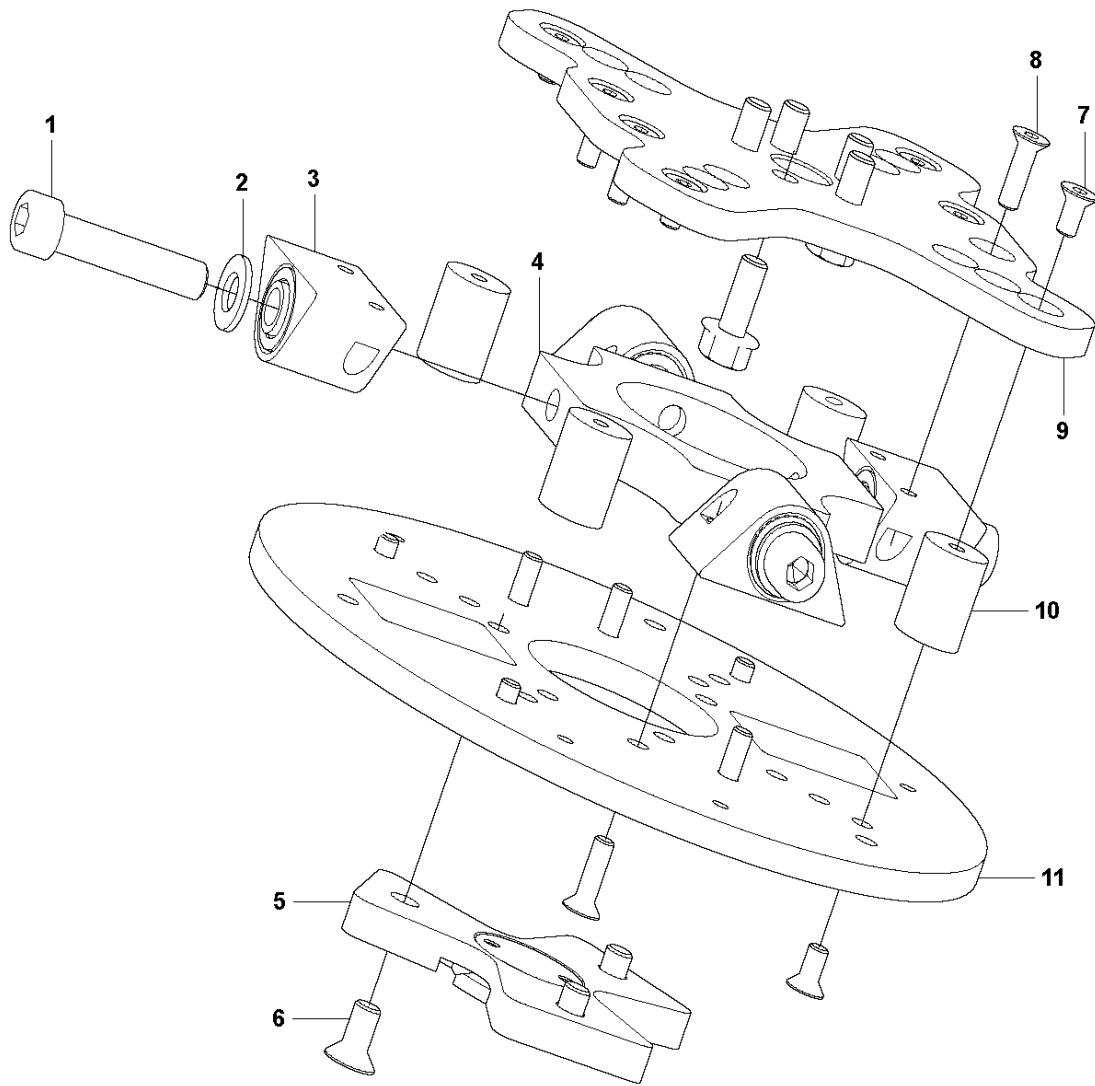

P DURATIQ T6
GRINDING HOLDER ASSY

GRINDING HOLDER ASSY

DURATIQ T6, 967839101, 967839107, 967839108,

967839106, 967839102, 967839103, 967839104, 967839105, 2018-12

Ref	Part No	Description	Remark	QTY KIT
1	593 51 26-01	SCREW	SCREW M 10X50	4
2	593 49 91-01	WASHER	WASHER M10	4
4	593 53 62-01	COUPLING	CARDAN CONNECTION	1
5	593 61 59-01	CROSS MEMBER	CROSS COMPLETE INCL. POS.6	1
6	593 49 99-01	SCREW	SCREW M8X16	3
7	593 50 85-01	SCREW	SCREW M6X12	8
8	593 50 51-01	SCREW	SCREW M6X20	8
9	593 53 97-01	PLATE	UPPER GRIND HOLDER PLATE	1
10	595 74 84-01	ABSORBER	SHOCK ABSORBER	4
11	593 53 98-01	PLATE	GRIND HOLDER PLATE Ø270	1