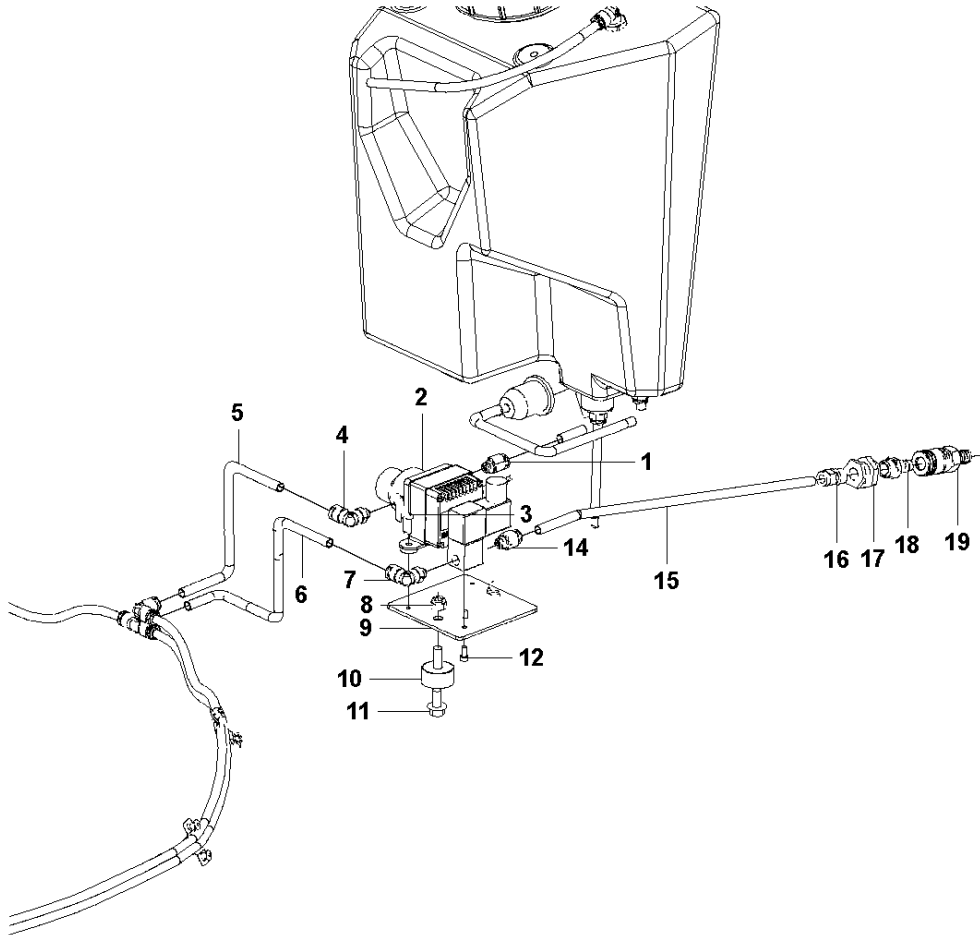

X DURATIQ T6
MIST PUMP

MIST PUMP

DURATIQ T6, 967839101, 967839107, 967839108,

967839106, 967839102, 967839103, 967839104, 967839105, 2018-12

Ref	Part No	Description	Remark	QTY KIT
1	593 48 82-01	CONNECTOR	CONNECTOR RED STRAIGHT 8-1/8M	1
2	593 48 85-01	PUMP	MIST PUMP	1
3	593 50 64-01	SCREW	SCREW MC6S 88 DIN 912 ISO 4762	2
4	593 48 83-01	CONNECTOR	CONNECTOR RED ELBOW 8 - 1/8M	1
5	593 48 87-01	HOSE	HOSE Ø8/6 370MM	1
6	593 48 87-01	HOSE	HOSE Ø8/6 420MM	1
7	593 48 84-01	CONNECTOR	CONNECTOR BLK ELBOW 8 - 1/8M	1
8	593 49 98-01	LOCK NUT	NUT LM6M 8 M8 DIN 985	2
9	593 53 92-01	PLATE	PUMP MOUNTING PLATE	1
10	593 48 80-01	DAMPER	VIBRATION DAMPER M8	2
11	593 96 40-01	SCREW	SCREW M8x16 8.8 ZP DIN 6921	2
12	593 50 89-01	SCREW	SCREW MC6S M4x10 8.8 DIN 912/ISO 4762	2
13	593 49 10-01	VALVE	WATER VALVE 24VDC	1
14	593 48 81-01	CONNECTOR	CONNECTOR BLK STRAIGHT 8-1/8M	1
15	593 48 87-01	HOSE	HOSE Ø8/6 370MM	1
16	593 48 89-01	CONNECTOR	CONNECTOR BLK STRAIGHT 8-1/4M	1
17	593 48 88-01	CONNECTOR	CONNECTOR BULKHEAD 1/4F-1/4F	1
18	593 48 91-01	CONNECTOR	CONNECTOR QUICK MALE 1/4M	1
19	593 48 92-01	CONNECTOR	CONNECTOR QUICK FEMALE Ø12	1