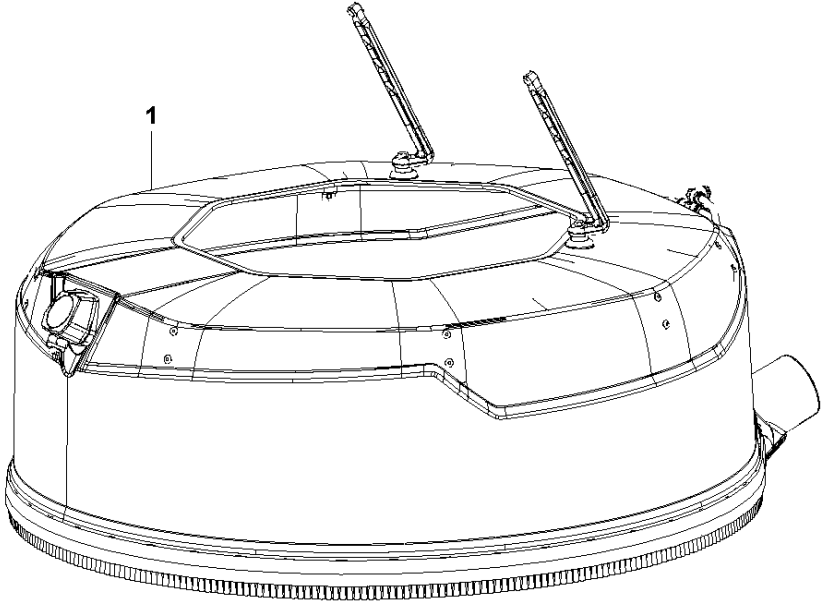

Y DURATIQ T6
GRINDING COVER

GRINDING COVER

DURATIQ T6, 967839101, 967839107, 967839108,

967839106, 967839102, 967839103, 967839104, 967839105, 2018-12

Ref	Part No	Description	Remark	QTY KIT
1	593 48 10-01	COVER	GRINDING COVER T/X8 WATER CMPL.	1
2	593 51 46-01	RIVET	BLIND RIVET 4.8X11 BLACK	16
3	595 74 60-01	CLIP	CLIP 2XØ8MM	8
4	595711601	TBD	HOSE MIST AND WATER 8 CUT	1
5	593 48 95-01	CONNECTOR	CONNECTOR BLK TEE 3 x 8MM	1
6	593 48 97-01	CONNECTOR	CONNECTOR RED ELBOW 8MM - 8MM	1
7	593 48 98-01	CONNECTOR	CONNECTOR RED ELBOW 8MM - 3/8M	1
8	593 61 73-01	EXTENSION JOINT	MIST EXTENSION	1
9	593 48 99-01	FILTER	MIST FILTER, 100 MESH	1
10	593 49 00-01	NOZZLE	MIST NOZZLE	1
11	593 49 01-01	NUT	MIST NUT G3/8 SS	1