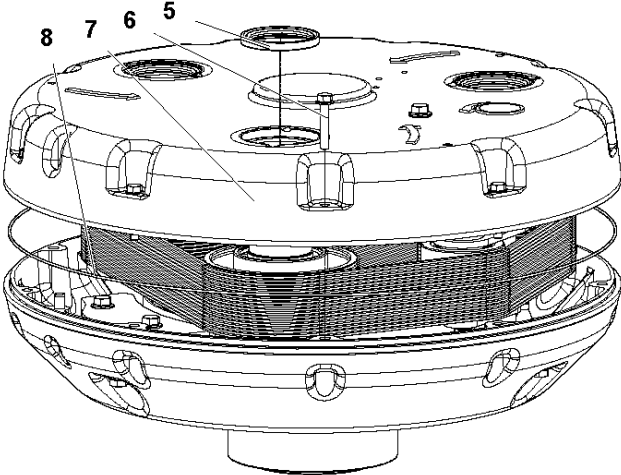

O DURATIQ T6
GRINDING HEAD LOWER

GRINDING HEAD LOWER

DURATIQ T6, 967839101, 967839107, 967839108,

967839106, 967839102, 967839103, 967839104, 967839105, 2018-12

Ref	Part No	Description	Remark	QTY KIT
1	593 61 59-01	CROSS MEMBER	CROSS COMPLETE	3
2	593 31 93-02	TOOL	TOOL HOLDER EZ AIRFLOW Ø230MM	3
3	593 51 36-01	SCREW	SCREW M8X 25	18
4	593 54 00-01	HOLDER	GRIND HOLDER COMPLETE Ø230MM	3
5	593 48 72-01	RADIAL SEAL	RADIAL SEAL 60X75X8	3
6	593 51 37-01	SCREW	SCREW M8X45	9
7	595761101	TBD	HOUSING T6 BOTTOM	1
8	593 48 71-01	O-RING	O-RING HOUSING 6	1
9	593 96 40-01	SCREW	SCREW M6SF M8X16	1
10	593 53 81-01	TENSIONER	PRE TENSION PLATE	1
11	593 96 42-01	WASHER	WASHER COPPER 10X20X1	1
12	593 96 41-01	SCREW	SCREW M10X30	1