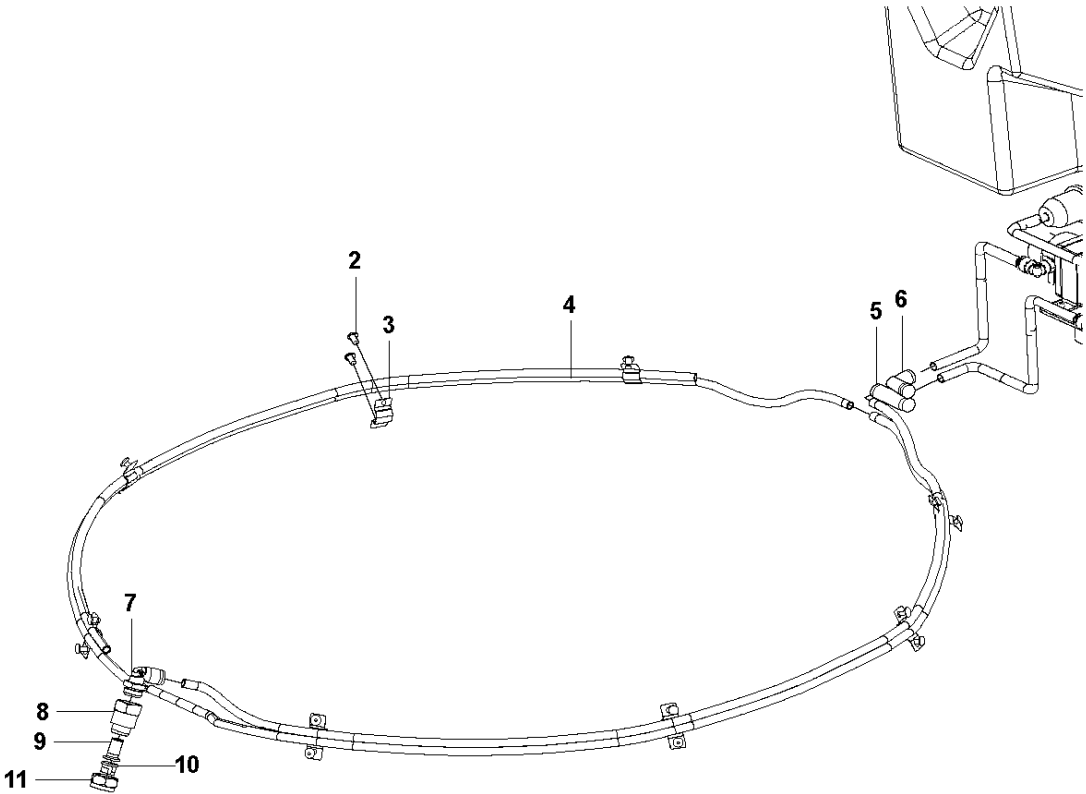

Y DURATIQ T6
GRINDING COVER

GRINDING COVER

DURATIQ T6, 967839101, 967839107, 967839108,

967839106, 967839102, 967839103, 967839104, 967839105, 2018-12

Ref	Part No	Description	Remark	QTY KIT
1	593 48 10-01	COVER	GRINDING COVER T/X8 WATER CMPL.	1
2	593 51 46-01	RIVET	BLIND RIVET 4.8X11 BLACK	16
3	595 74 60-01	CLIP	CLIP 2XØ8MM	8
4	595711601	TBD	HOSE MIST AND WATER 8 CUT	1
5	593 48 95-01	CONNECTOR	CONNECTOR BLK TEE 3 x 8MM	1
6	593 48 97-01	CONNECTOR	CONNECTOR RED ELBOW 8MM - 8MM	1
7	593 48 98-01	CONNECTOR	CONNECTOR RED ELBOW 8MM - 3/8M	1
8	593 61 73-01	EXTENSION JOINT	MIST EXTENSION	1
9	593 48 99-01	FILTER	MIST FILTER, 100 MESH	1
10	593 49 00-01	NOZZLE	MIST NOZZLE	1
11	593 49 01-01	NUT	MIST NUT G3/8 SS	1