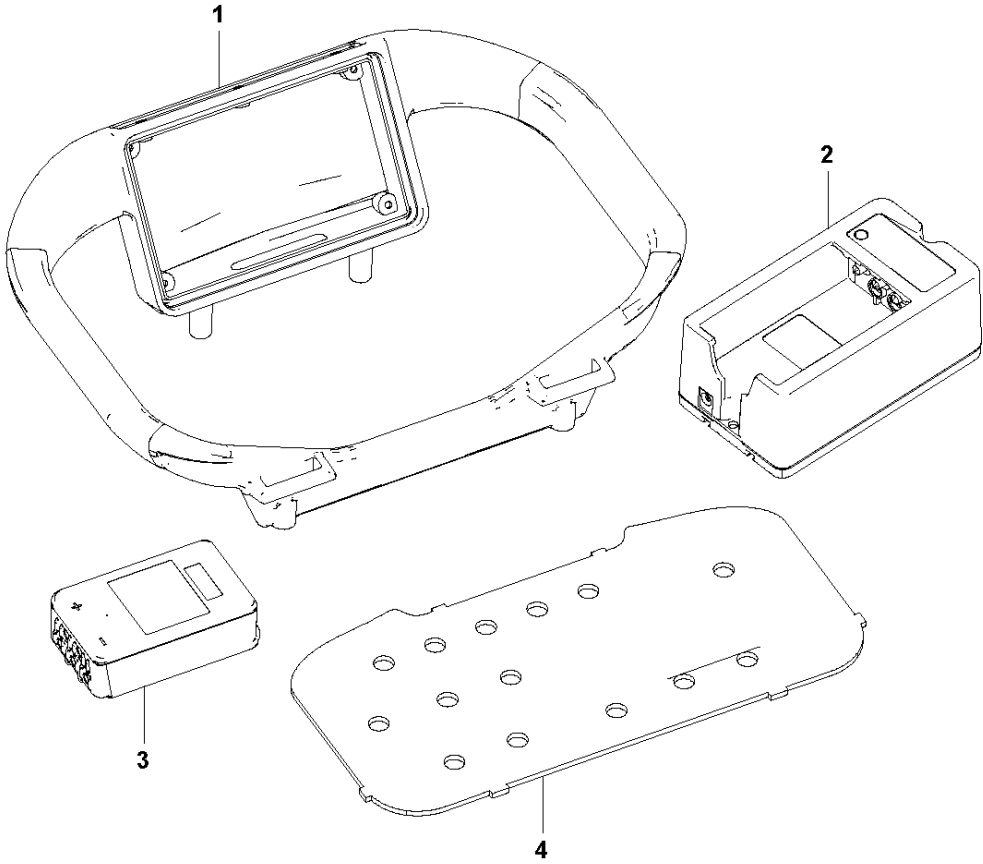

AD DURATIQ T6
REMOTE CONTROL

REMOTE CONTROL

DURATIQ T6, 967839101, 967839107, 967839108,

967839106, 967839102, 967839103, 967839104, 967839105, 2018-12

Ref	Part No	Description	Remark	QTY KIT
1	593 55 85-01	DISPLAY COVER	REMOTE HANDLE	1
2	593 49 14-01	BATTERY CHARGER	BATTERY CHARGER	1
3	593 49 15-01	BATTERY	BATTERY	1
4	595742701	TBD	REMOTE OVERLAY	1