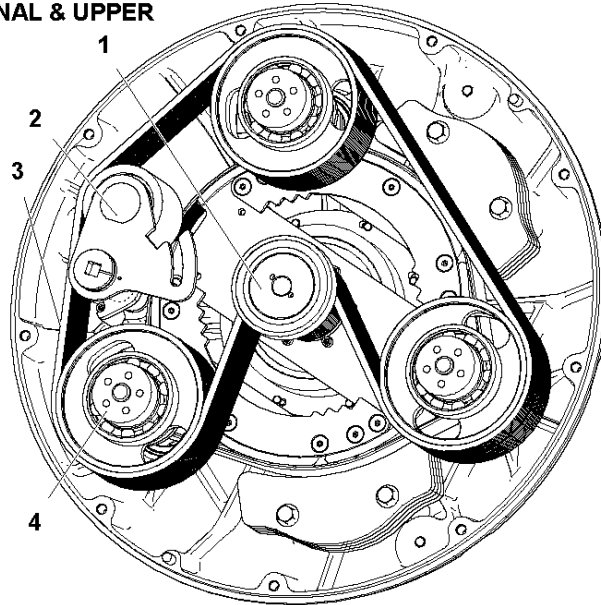

Q DURATIQ T6
GRINDING HEAD INTERNAL & UPPER

GRINDING HEAD INTERNAL & UPPER DURATIQ T6, 967839101, 967839107, 967839108,
967839106, 967839102, 967839103, 967839104, 967839105, 2018-12

Ref	Part No	Description	Remark	QTY KIT
1	593 54 31-01	HUB ASSY	CENTER HUB ASSY. - 6	1
2	593 54 37-01	BELT TENSIONER	BELT TENSIONER	1
3	593 49 05-01	BELT	BELT PRIMARY - T6	1
4	593 54 30-01	SHAFT ASSY	GRINDING SHAFT ASSY. - 6	3
5	593 48 74-01	BELT	BELT SECONDARY - 6	1
6	593 51 04-01	SCREW	SCREW M6X45	1
7	595 71 39-01	TENSIONER	TENSIONER STOP	1
8	595714001	TBD	BALANCING WEIGHT T6	4
9	595681501	TBD	SCREW M10X60	4
10	593 51 41-01	PIN	PARALLEL PIN	2
11	595679901	TBD	SCREW M8X55	8
12	593 50 04-01	WASHER	WASHER M8	8
13	595761001	TBD	HOUSING T6 TOP	1