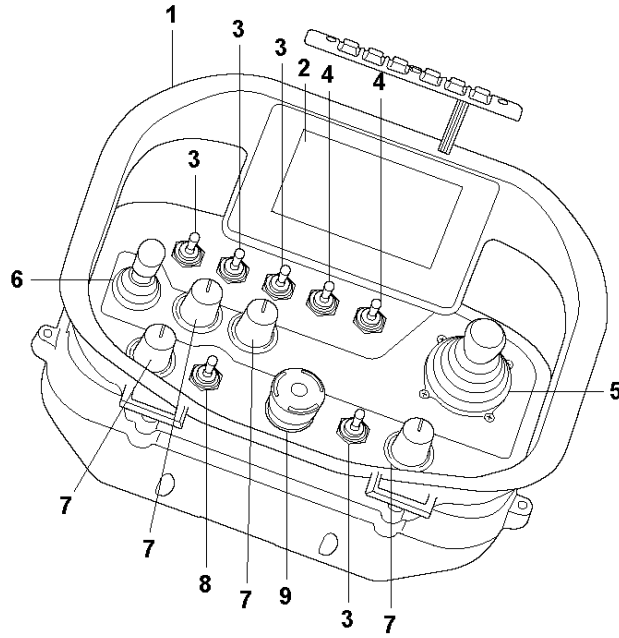

AC DURATIQ T6
REMOTE CONTROL

REMOTE CONTROL

DURATIQ T6, 967839101, 967839107, 967839108,

967839106, 967839102, 967839103, 967839104, 967839105, 2018-12

Ref	Part No	Description	Remark	QTY KIT
1	595742901	TBD	KEYPAD DISPLAY	1
2	593 55 81-01	DISPLAY	DISPLAY 4.3"	1
3	595742201	TBD	TOGGLE SWITCH 1POL ON-ON	4
4	595742301	TBD	TOGGLE SWITCH 1POL ON-(ON)	2
5	595741801	TBD	JOYSTICK CMPL. INCL. SCREWS	1
5	595742001	TBD	JOYSTICK BELLOWS	1
6	593 55 82-01	TOGGLE SWITCH	TOGGLE SWITCH 2POL ON-OFF-ON	1
6	593 55 84-01	SWITCH	TOGGLE SWITCH BELLOWS	1
7	595741901	TBD	POTENTIOMETER CMPL.	4
8	593 55 83-01	TOGGLE SWITCH	TOGGLE SWITCH 1POL ON-OFF-ON	1
9	595742401	TBD	STOP PUSH BUTTON	1
10	595 74 25-01	BUTTON	USH BUTTON SWITCH	1
11	595 74 17-01	KEY	S-KEY CMPL. TRANSMITTER / RECEIVER	1
12	593 74 02-01	CONNECTOR	S-KEY SOCKET	1
13	595743401	TBD	CABLE CONTROL SOCKET	1
3,4,8	595742101	TBD	TOGGLE SWITCH RUBBER BELLOWS	7