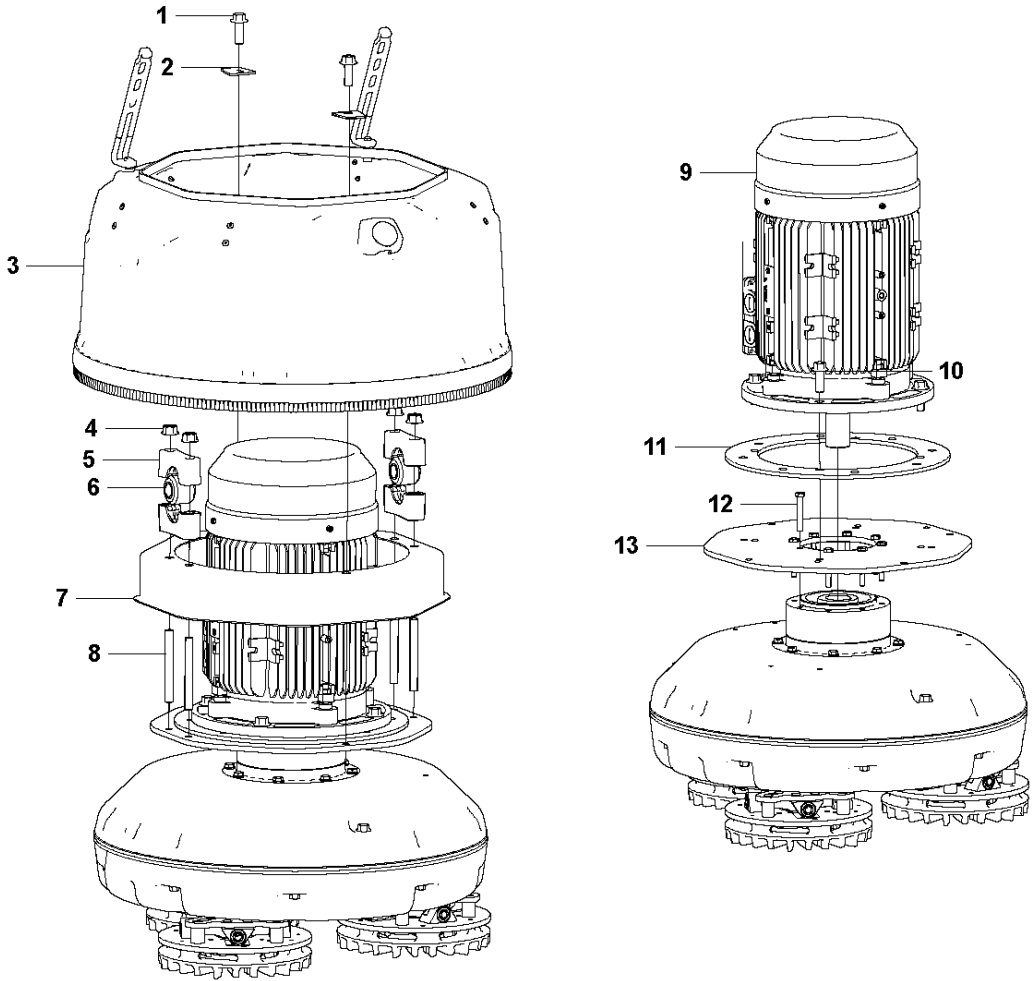

M DURATIQ T6
MOTOR & COVER

MOTOR & COVER

DURATIQ T6, 967839101, 967839107, 967839108,

967839106, 967839102, 967839103, 967839104, 967839105, 2018-12

Ref	Part No	Description	Remark	QTY KIT
1	595 68 01-01	SCREW	SCREW M12X35	2
2	593 53 89-01	COVER	COVER LOCKING PLATE	2
3	593 53 91-01	COVER	GRINDING COVER 6	1
4	593 51 39-01	LOCK NUT	NUT M6MF M12	4
5	593 54 20-01	CLAMP	SUSPENSION CLAMP	4
6	593 53 90-01	SUSPENSION	SUSPENSION RUBBER	2
7	595 75 80-01	COVER	GRINDING COVER GUIDE	1
8	593 51 45-01	BOLT	PS M12X100	4
9	593 56 03-01	MOTOR	MOTOR 7.5KW	1
10	595 68 01-01	SCREW	SCREW M12X35	4
11	595 71 03-01	MOTOR	MOTOR SPACER SEAL	1
12	595679901	TBD	SCREW M8X55	8
13	595758101	TBD	MOTOR PLATE	1