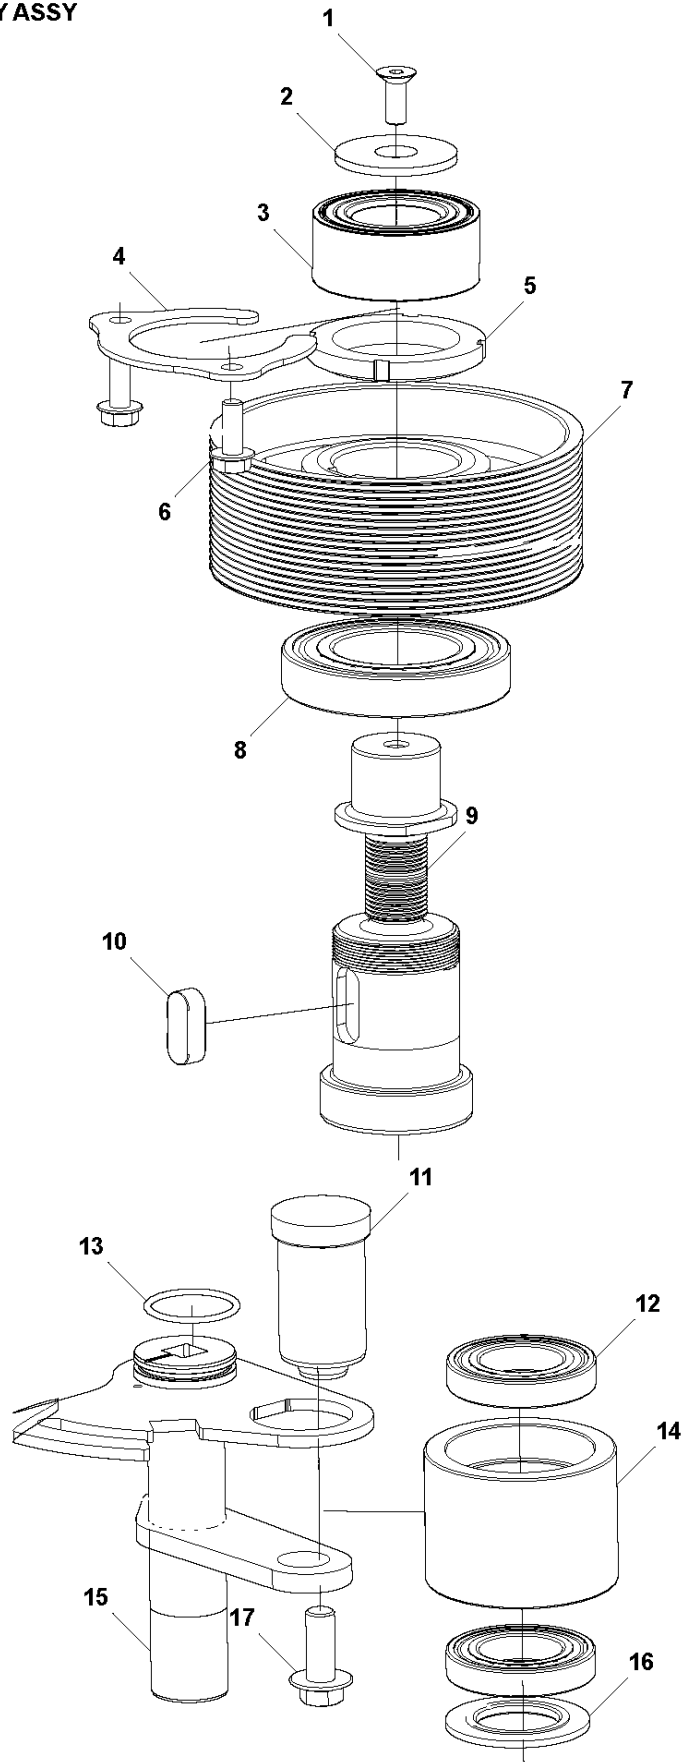

P DURATIQ T6
GRINDING HOLDER ASSY

GRINDING HOLDER ASSY

DURATIQ T6, 967839101, 967839107, 967839108,

967839106, 967839102, 967839103, 967839104, 967839105, 2018-12

Ref	Part No	Description	Remark	QTY KIT
1	593 51 26-01	SCREW	SCREW M 10X50	4
2	593 49 91-01	WASHER	WASHER M10	4
4	593 53 62-01	COUPLING	CARDAN CONNECTION	1
5	593 61 59-01	CROSS MEMBER	CROSS COMPLETE INCL. POS.6	1
6	593 49 99-01	SCREW	SCREW M8X16	3
7	593 50 85-01	SCREW	SCREW M6X12	8
8	593 50 51-01	SCREW	SCREW M6X20	8
9	593 53 97-01	PLATE	UPPER GRIND HOLDER PLATE	1
10	595 74 84-01	ABSORBER	SHOCK ABSORBER	4
11	593 53 98-01	PLATE	GRIND HOLDER PLATE Ø270	1

R DURATIQ T6
IDLER PULLEY ASSY

IDLER PULLEY ASSY

DURATIQ T6, 967839101, 967839107, 967839108,

967839106, 967839102, 967839103, 967839104, 967839105, 2018-12

Ref	Part No	Description	Remark	QTY KIT
1	593 50 49-01	SCREW	SCREW M8X20	1
2	595709901	TBD	PRETENSION WASHER	1
3	593 48 77-01	BEARING	HUB BEARING	1
4	595 71 00-01	WASHER	WASHER GRINDING SHAFT	1
5	593 48 79-01	NUT	NUT KM 10	1
6	593 51 36-01	SCREW	SCREW M8X25	2
7	595757501	TBD	PULLEY Ø150	1
8	593 49 27-01	BALL BEARING	BALL BEARING 6210-2Z C3	1
9	595 76 04-01	SHAFT	GRINDING SHAFT	1
10	593 48 76-01	KEY	KEY 14X9X36	1
11	595 76 14-01	AXLE	AXLE IDLER	1
12	593 49 28-01	BALL BEARING	BALL BEARING 6007-2Z C3	2
13	593 48 78-01	O-RING	O-RING 24,2X3	1
15	595 76 06-01	TENSIONER	TENSIONER WELDMENT	1
16	595757301	TBD	SPACER	1
17	595 68 01-01	SCREW	SCREW M12X35	1
18	595 76 05-01	AXLE	IDLER SHAFT	1
19	593 49 28-01	BALL BEARING	BALL BEARING 6007-2Z C3	2
21	593 49 81-01	CIRCLIP	CIRCLIP SGA 35X1.5	1