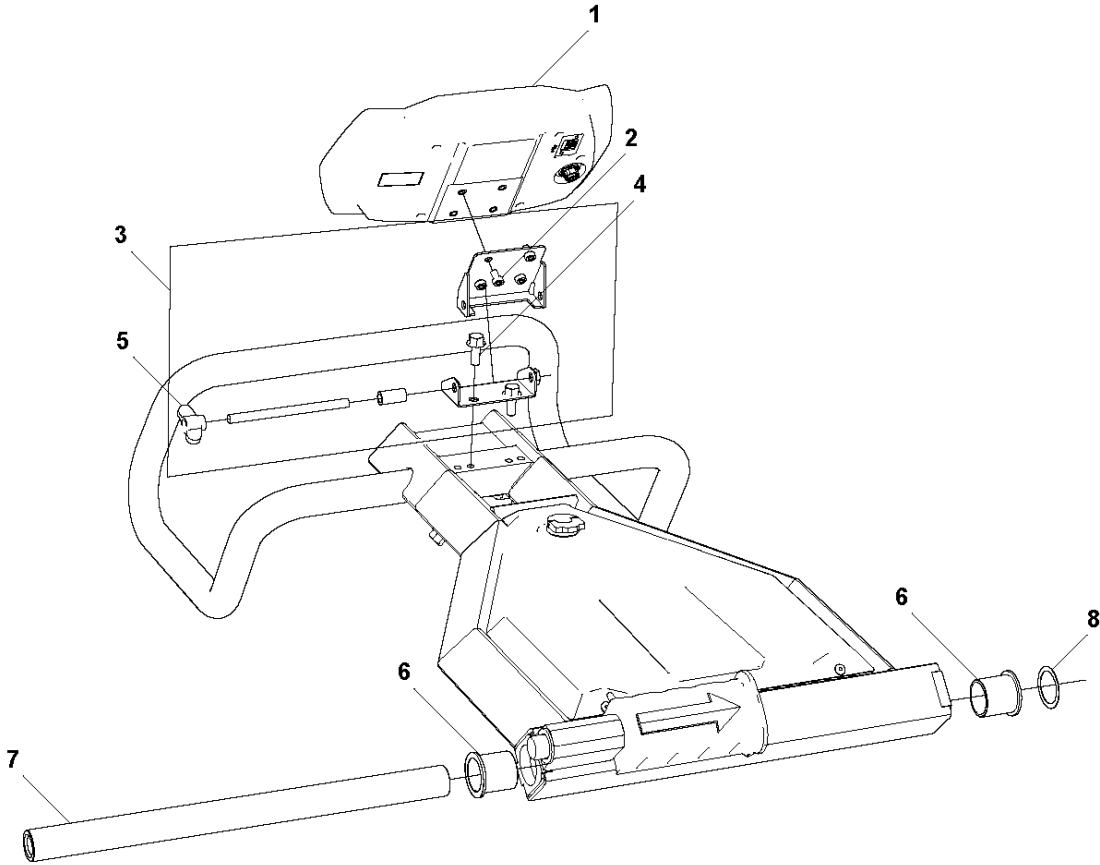

C DURATIQ T6
CONTROL PANEL

CONTROL PANEL

DURATIQ T6, 967839101, 967839107, 967839108,

967839106, 967839102, 967839103, 967839104, 967839105, 2018-12

Ref	Part No	Description	Remark	QTY	KIT
1	593 54 92-01	CONTROL PANEL	CONTROL PANEL	1	
1	595 77 18-01	CABLE	CABLE CONTROL PANEL	1	
2	595673001	TBD	SCREW M6X10	4	
3	0	TBD	CONTROL PANEL BRACKET KIT	1	
4	593 51 35-01	SCREW	SCREW M8X20	2	
5	593 48 63-01	KNOB	WING KNOB M8	1	3
6	593 48 62-01	BEARING	FLANGED BEARING 30X42X35	2	
7	595 70 93-01	HANDLE	HANDLE SHAFT	1	
8	595 66 20-01	SPRING	WAVE SPRING WASHER Ø30.5	1