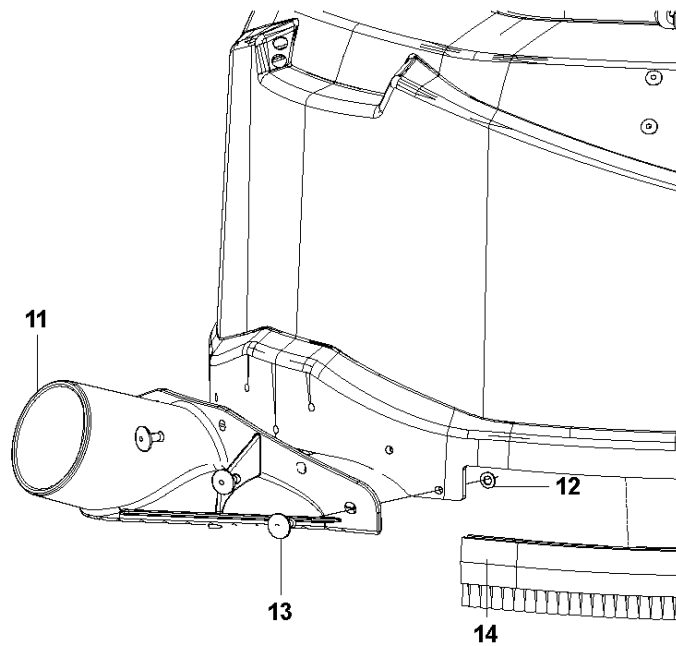

N DURATIQ T6
EXHAUST & MISC

EXHAUST & MISC

DURATIQ T6, 967839101, 967839107, 967839108,

967839106, 967839102, 967839103, 967839104, 967839105, 2018-12

Ref	Part No	Description	Remark	QTY KIT
1	593 48 69-01	STRAP	RUBBER STRAP	2
2	593 51 34-01	SCREW	SCREW M6X20	2
3	593 50 93-01	WASHER	WASHER M6	2
5	593 49 31-01	DECAL	DECAL HTC LOGO Ø40	1
6	593 54 22-01	BRACKET	MIST BRACKET	1
7	593 54 34-01	WEDGE	MIST ANGEL WEDGE	1
8	593 54 25-01	DECAL	DECAL MIST HOLE COVER	1
9	593 53 64-01	SUPPORT PLATE	MIST BRACKET PLATE	1
10	593 51 49-01	SCREW	SCREW ST 5.0	2
11	593 53 94-01	NOZZLE	VAC NOZZLE	1
12	593 50 43-01	WASHER	WASHER M5	7
13	593 51 47-01	RIVET	POP RIVET BLIND 4.8X15	7
14	593 44 61-01	STRIP	BRUSH LIST 15MM. 1.75m	1