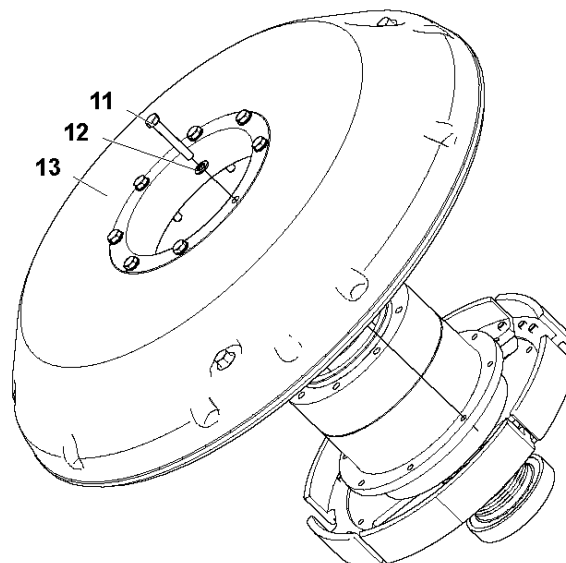

Q DURATIQ T6
GRINDING HEAD INTERNAL & UPPER

GRINDING HEAD INTERNAL & UPPER DURATIQ T6, 967839101, 967839107, 967839108,
967839106, 967839102, 967839103, 967839104, 967839105, 2018-12

Ref	Part No	Description	Remark	QTY KIT
1	593 54 31-01	HUB ASSY	CENTER HUB ASSY. - 6	1
2	593 54 37-01	BELT TENSIONER	BELT TENSIONER	1
3	593 49 05-01	BELT	BELT PRIMARY - T6	1
4	593 54 30-01	SHAFT ASSY	GRINDING SHAFT ASSY. - 6	3
5	593 48 74-01	BELT	BELT SECONDARY - 6	1
6	593 51 04-01	SCREW	SCREW M6X45	1
7	595 71 39-01	TENSIONER	TENSIONER STOP	1
8	595714001	TBD	BALANCING WEIGHT T6	4
9	595681501	TBD	SCREW M10X60	4
10	593 51 41-01	PIN	PARALLEL PIN	2
11	595679901	TBD	SCREW M8X55	8
12	593 50 04-01	WASHER	WASHER M8	8
13	595761001	TBD	HOUSING T6 TOP	1