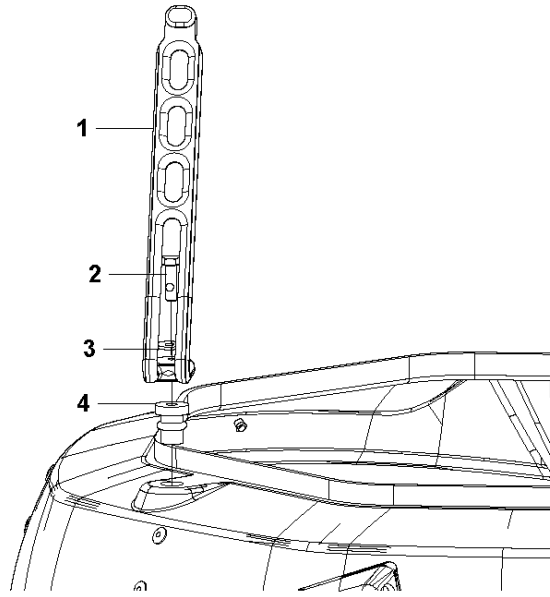

N DURATIQ T6
EXHAUST & MISC

EXHAUST & MISC

DURATIQ T6, 967839101, 967839107, 967839108,

967839106, 967839102, 967839103, 967839104, 967839105, 2018-12

Ref	Part No	Description	Remark	QTY KIT
1	593 48 69-01	STRAP	RUBBER STRAP	2
2	593 51 34-01	SCREW	SCREW M6X20	2
3	593 50 93-01	WASHER	WASHER M6	2
5	593 49 31-01	DECAL	DECAL HTC LOGO Ø40	1
6	593 54 22-01	BRACKET	MIST BRACKET	1
7	593 54 34-01	WEDGE	MIST ANGEL WEDGE	1
8	593 54 25-01	DECAL	DECAL MIST HOLE COVER	1
9	593 53 64-01	SUPPORT PLATE	MIST BRACKET PLATE	1
10	593 51 49-01	SCREW	SCREW ST 5.0	2
11	593 53 94-01	NOZZLE	VAC NOZZLE	1
12	593 50 43-01	WASHER	WASHER M5	7
13	593 51 47-01	RIVET	POP RIVET BLIND 4.8X15	7
14	593 44 61-01	STRIP	BRUSH LIST 15MM. 1.75m	1