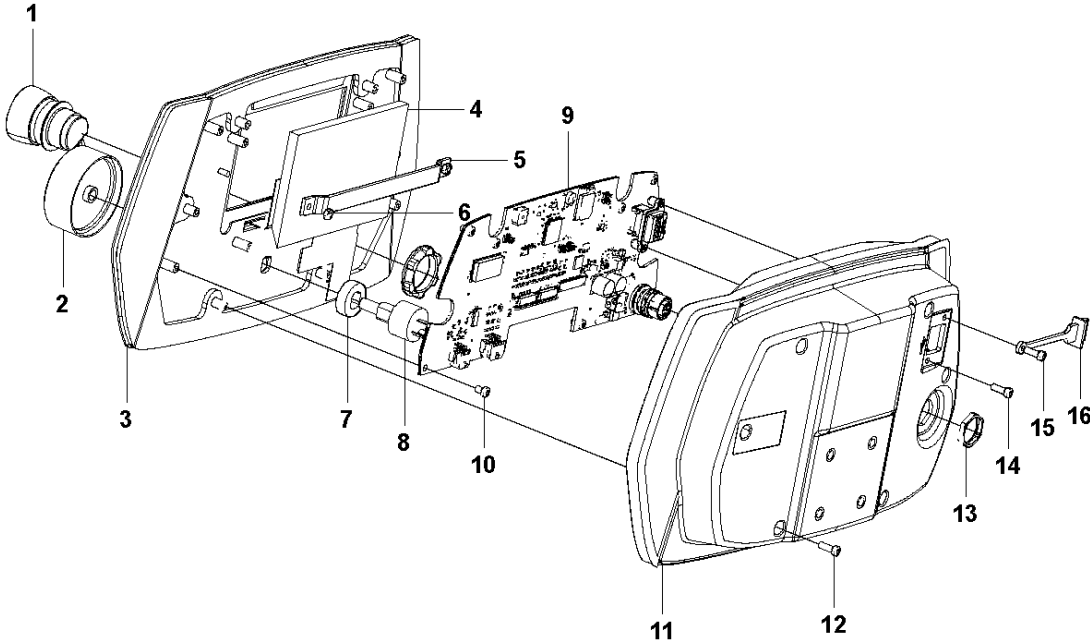

T DURATIQ T6
CONTROL PANEL

CONTROL PANEL

DURATIQ T6, 967839101, 967839107, 967839108,

967839106, 967839102, 967839103, 967839104, 967839105, 2018-12

Ref	Part No	Description	Remark	QTY KIT
1	593 54 08-01	PUSH BUTTON	EMERGENCY STOP	1
2	593 49 18-01	KNOB	CONTROL PANEL KNOB	1
3	595 71 21-01	CONTROL	CONTROL PANEL FRONT	1
4	594 07 87-01	DISPLAY	DISPLAY 4.3"	1
5	595712301	TBD	DISPLAY BRACKET	1
6	593 50 55-01	NUT	NUT M6	2
7	595759301	TBD	POTENTIOMETER GASKET	1
8	595 71 24-01	POTENTIOMETER	POTENTIOMETER	1
9	593 54 07-01	ELECTRIC MODULE	CONTROL PANEL CIRCUIT BOARD	1
10	595 68 16-01	SCREW	SCREW M3X6	8
11	595 75 82-01	CONTROL	CONTROL PANEL ENCLOSURE	1
12	595681701	TBD	SCREW M3X10	6
13	595681801	TBD	NUT PG6 18X2.8	1
14	595 68 19-01	SCREW	SCREW 4-40X8 UNC	1
15	595 68 20-01	SCREW	SCREW 4-40X9.5 UNC	1
16	595 74 32-01	COVER	USB COVER	1