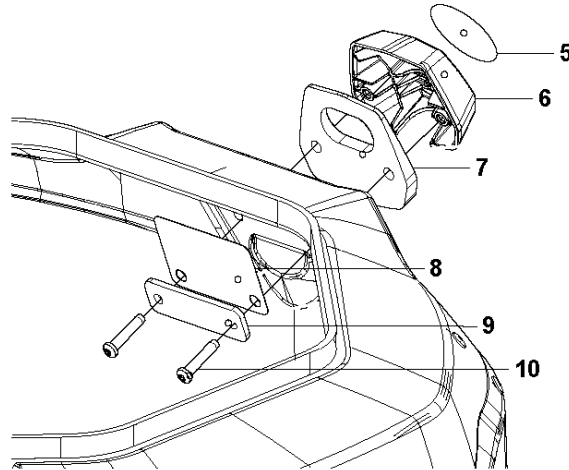

N DURATIQ T6
EXHAUST & MISC

EXHAUST & MISC

DURATIQ T6, 967839101, 967839107, 967839108,

967839106, 967839102, 967839103, 967839104, 967839105, 2018-12

Ref	Part No	Description	Remark	QTY KIT
1	593 48 69-01	STRAP	RUBBER STRAP	2
2	593 51 34-01	SCREW	SCREW M6X20	2
3	593 50 93-01	WASHER	WASHER M6	2
5	593 49 31-01	DECAL	DECAL HTC LOGO Ø40	1
6	593 54 22-01	BRACKET	MIST BRACKET	1
7	593 54 34-01	WEDGE	MIST ANGEL WEDGE	1
8	593 54 25-01	DECAL	DECAL MIST HOLE COVER	1
9	593 53 64-01	SUPPORT PLATE	MIST BRACKET PLATE	1
10	593 51 49-01	SCREW	SCREW ST 5.0	2
11	593 53 94-01	NOZZLE	VAC NOZZLE	1
12	593 50 43-01	WASHER	WASHER M5	7
13	593 51 47-01	RIVET	POP RIVET BLIND 4.8X15	7
14	593 44 61-01	STRIP	BRUSH LIST 15MM. 1.75m	1