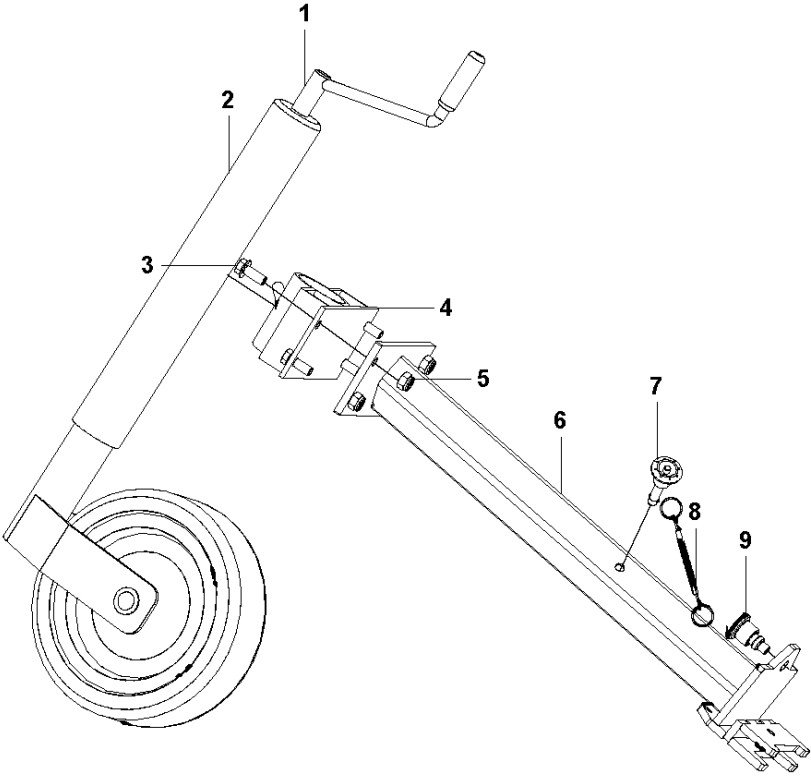

Z DURATIQ T6
SUPPORT WHEEL

SUPPORT WHEEL

DURATIQ T6, 967839101, 967839107, 967839108,

967839106, 967839102, 967839103, 967839104, 967839105, 2018-12

Ref	Part No	Description	Remark	QTY KIT
1	593 47 00-01	SUPPORT WHEEL	SUPPORT WHEEL	1
2	593 54 24-01	SUPPORT WHEEL	SUPPORT WHEEL Cmpl.	1
3	593 51 38-01	SCREW	SCREW M10x25	4
4	593 47 01-01	WHEEL BRACKET	SUPPORT WHEEL BRACKET	1
5	593 49 58-01	LOCK NUT	NUT M8	4
6	593 54 23-01	BASE	SUPPORT WHEEL BASE	1
7	593 49 23-01	BOLT	SNAP BOLT Ø10	1
8	593 49 22-01	WIRE	WIRE FOR SNAP BOLT	1
9	593 49 36-01	PISTON	INDEXING PLUNGER Ø10 M16x1.5	1