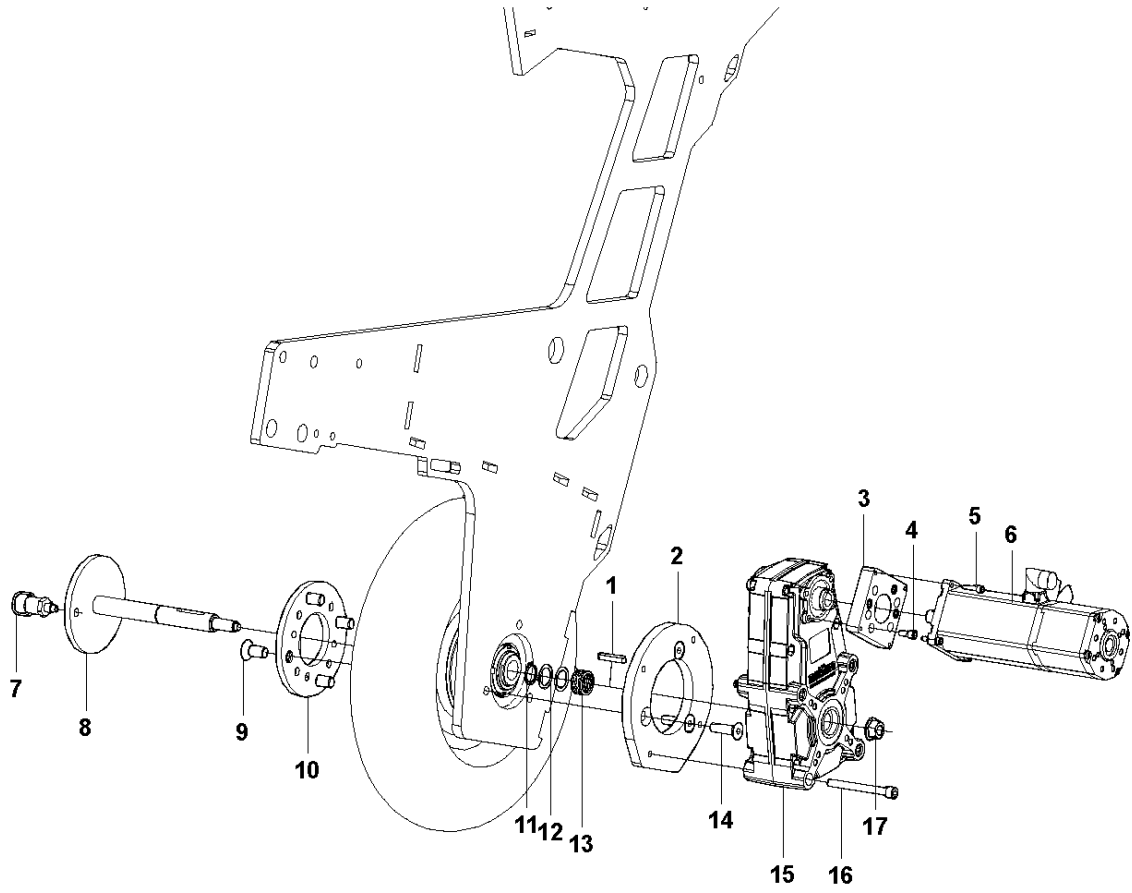

AA DURATIQ T6
DRIVE MOTOR ASSY

DRIVE MOTOR ASSY

DURATIQ T6, 967839101, 967839107, 967839108,

967839106, 967839102, 967839103, 967839104, 967839105, 2018-12

Ref	Part No	Description	Remark	QTY KIT
1	593 49 07-01	KEY	KEY 6X6X36	1
2	593 53 72-01	SPACER	GEAR SPACER	1
3	593 54 03-01	ADAPTER	DRIVE ADAPTER	1
4	593 50 80-01	SCREW	SCREW M6X14	4
5	593 50 38-01	SCREW	SCREW M5X20	4
6	593 58 24-01	DRIVE MOTOR	DRIVE MOTOR RIGHT	1
6	593 49 11-01	DRIVE MOTOR	DRIVE MOTOR LEFT	1
7	593 61 87-01	PISTON	INDEXING PLUNGER M10X1	1
8	593 53 70-01	DRIVE SHAFT ASSY	DRIVE SHAFT ASSY.	1
9	595 68 04-01	SCREW	SCREW M12X25	4
10	593 53 71-01	SPACER	LOCKING SPACER	1
11	593 49 63-01	CIRCLIP	CIRCLIP SGA20X1.2	1
12	593 51 44-01	RING	SHIM RING 20X28X0.3	2
13	593 49 08-01	SPRING	WAVE SPRING	1
14	593 51 40-01	SCREW	SCREW M10X35	3
15	593 49 12-01	GEARBOX	DRIVE GEARBOX	1
16	595672301	TBD	SCREW M8X80	4
17	593 51 39-01	LOCK NUT	NUT M12	1