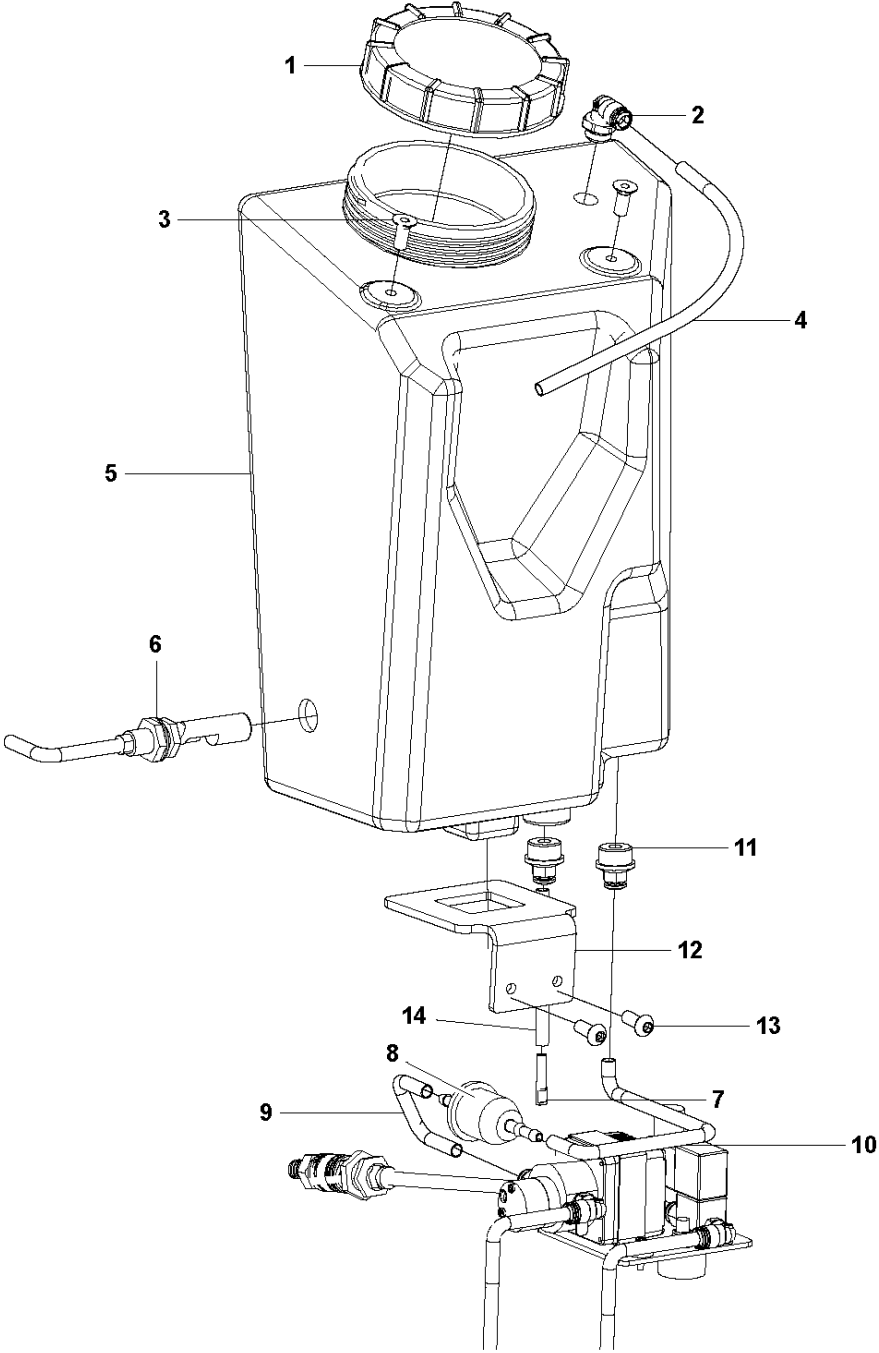

W DURATIQ T6
WATER TANK

WATER TANK

DURATIQ T6, 967839101, 967839107, 967839108,

967839106, 967839102, 967839103, 967839104, 967839105, 2018-12

Ref	Part No	Description	Remark	QTY KIT
1	595 65 95-01	WATER TANK	WATER TANK CAP	1
2	593 48 98-01	CONNECTOR	CONNECTOR RED ELBOW 8MM. 3/8M	1
3	593 50 49-01	SCREW	SCREW MFTS M8X20 8.8 FZB	2
4	593 48 87-01	HOSE	HOSE Ø8/6 370MM	1
5	593 53 79-01	TANK	WATER TANK INCL. CAP	1
6	595 65 96-01	SWITCH	LEVEL SWITCH	1
7	593 48 86-01	CONNECTOR	CONNECTOR RED PLUG Ø6	1
8	593 49 13-01	PREFILTER	WATER PRE FILTER	1
9	593 48 87-01	HOSE	HOSE Ø8/6 370MM	1
10	593 48 87-01	HOSE	HOSE Ø8/6 370MM	1
11	593 48 90-01	CONNECTOR	CONNECTOR RED STRAIGHT 8-1/2M	2
12	595757001	TBD	LOWER TANK BRACKET	1
13	595680701	TBD	SCREW M8X20 10.9 ZP ISO 7380	2
14	593 48 87-01	HOSE	HOSE Ø8/6 200MM	1