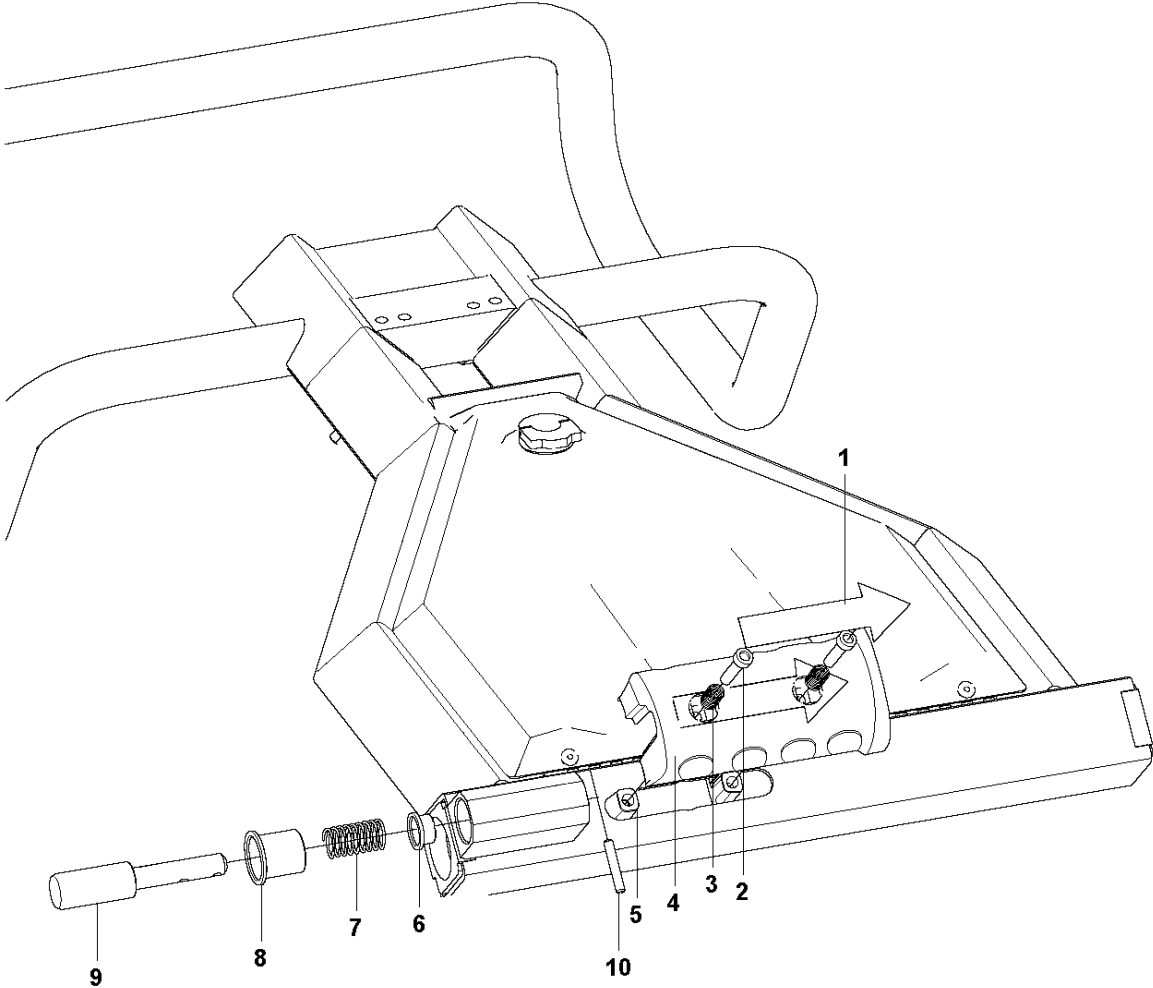

D DURATIQ T6
PULL HANDLE ASSY

PULL HANDLE ASSY

DURATIQ T6, 967839101, 967839107, 967839108,

967839106, 967839102, 967839103, 967839104, 967839105, 2018-12

Ref	Part No	Description	Remark	QTY KIT
1	593 54 49-01	DECAL	DECAL PULL HANDLE	1
2	593 51 43-01	SCREW	SCREW M6X30	2
3	593 48 56-01	SPRING	SPRING 1.2X6X15	2
4	593 54 26-01	HANDLE	PULL HANDLE	1
5	593 54 27-01	GUIDE	PULL HANDLE GUIDE	2
6	593 48 60-01	BEARING	FLANGED BEARING 12X21X10	1
7	593 48 57-01	SPRING	SPRING 1.5X12X35	1
8	593 48 61-01	BEARING	FLANGED BEARING 20X30X26	1
9	593 58 36-01	PIN	HANDLE PIN	1
10	593 49 35-01	SPRING PIN	SPRING PIN 5X30	1